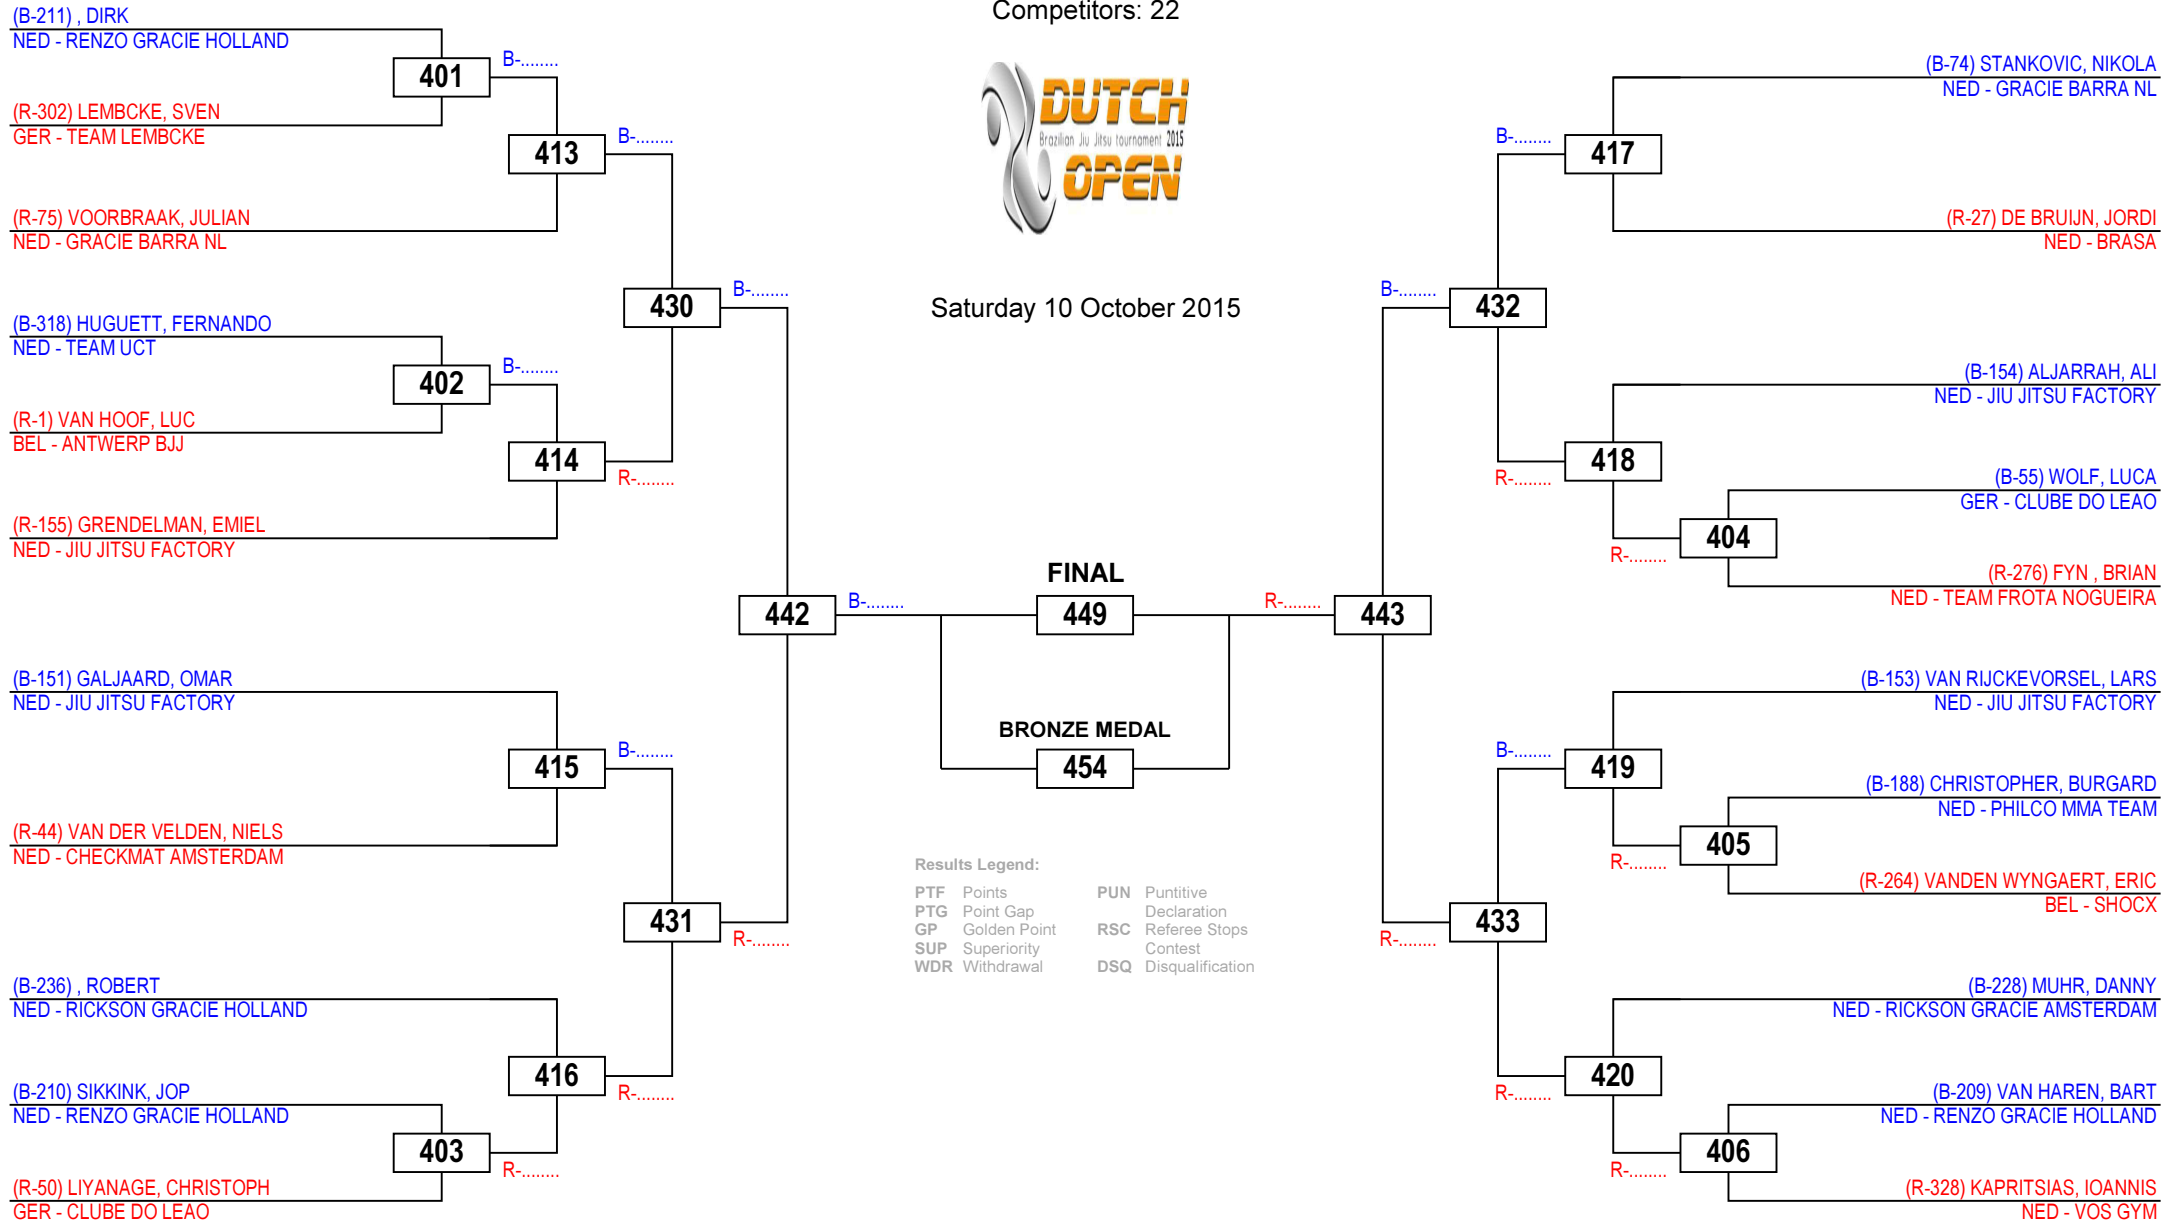

Brazilian Jiu-Jitsu Dutch Open 2015

Men White Med. Heavy, -88,3

Competitors: 22

Saturday 10 October 2015

Results Legend:
PTF Points   PUN Punitive
PTG Point Gap   Declaration
GP Golden Point   RSC Referee Stops
SUP Superiority   Contest
WDR Withdrawal   DSQ Disqualification