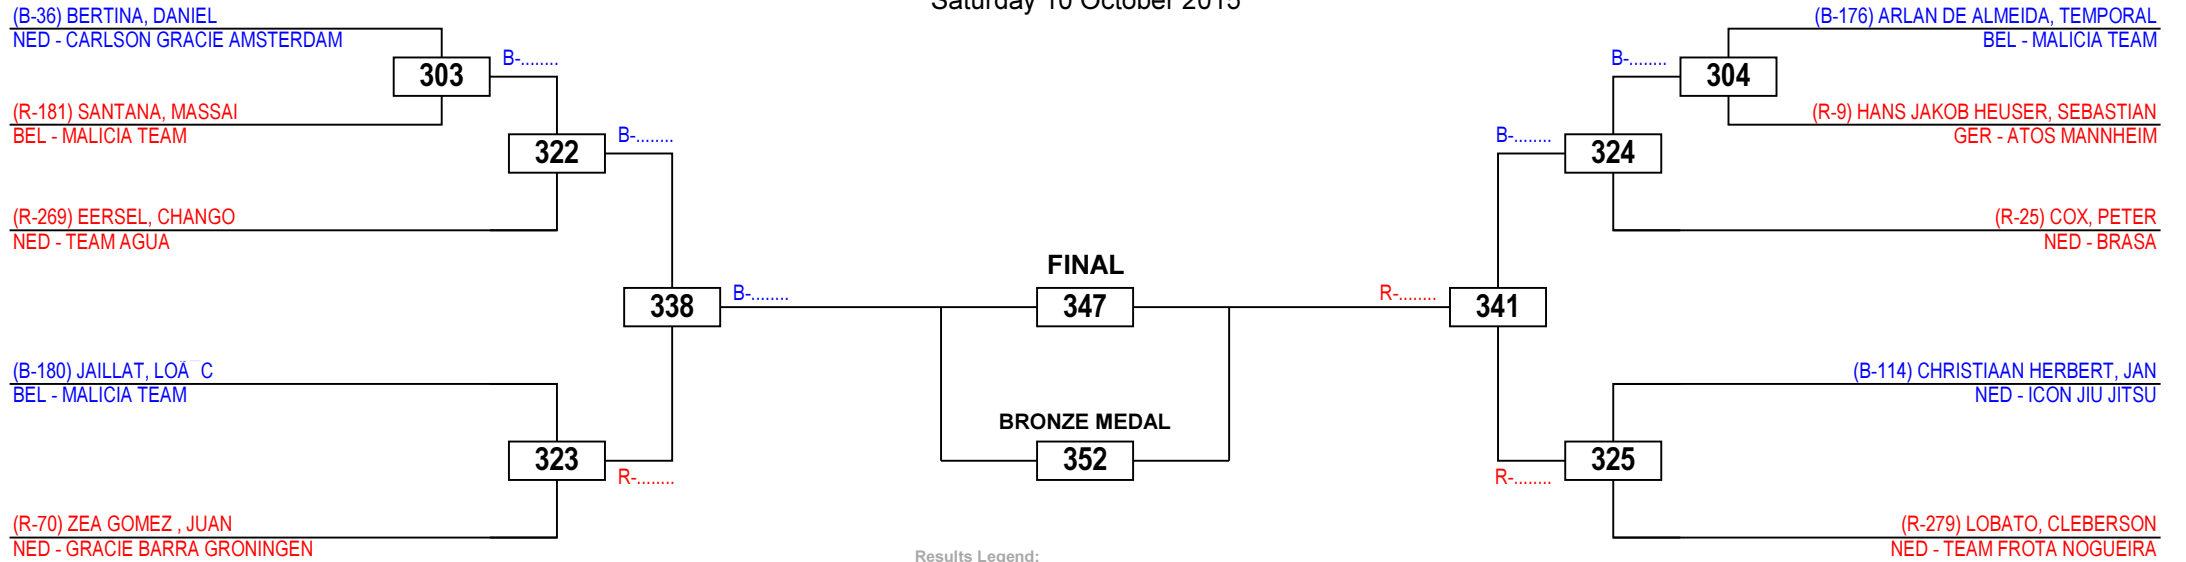

# Brazilian Jiu-Jitsu Dutch Open 2015

Men Brown,black Middle, -82,3

Competitors: 10

Saturday 10 October 2015