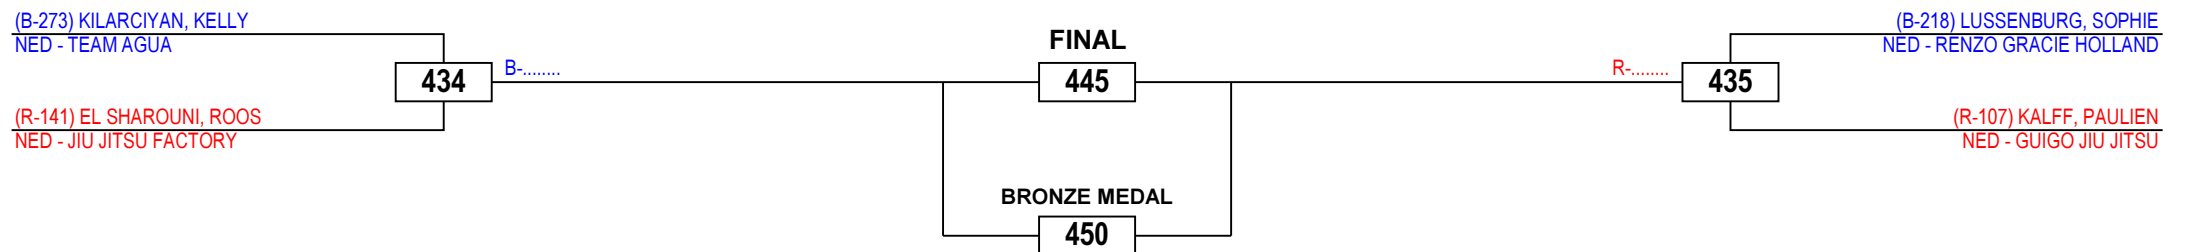

# Brazilian Jiu-Jitsu Dutch Open 2015

Women Blue Middle, -60,5

Competitors: 2

Saturday 10 October 2015

**FINAL**

**544**

(B-261) GRIET, EECKHOUT  
BEL - SHOCX

(R-290) BAJTTCHEER, NICOLA  
GER - TEAM GUTO VICENTE GERMANY

# Brazilian Jiu-Jitsu Dutch Open 2015

Women Elite (purple, brown, black) Med +60,5

Competitors: 4

Saturday 10 October 2015