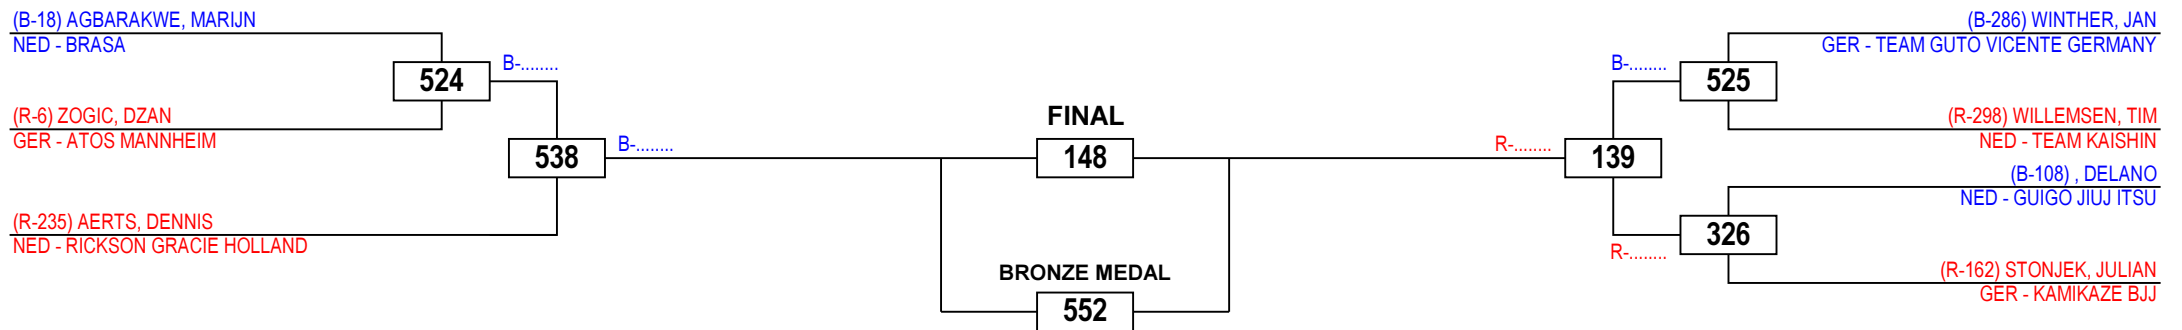

# Brazilian Jiu-Jitsu Dutch Open 2015

Men Blue Heavy, -94,3

Competitors: 7

Saturday 10 October 2015