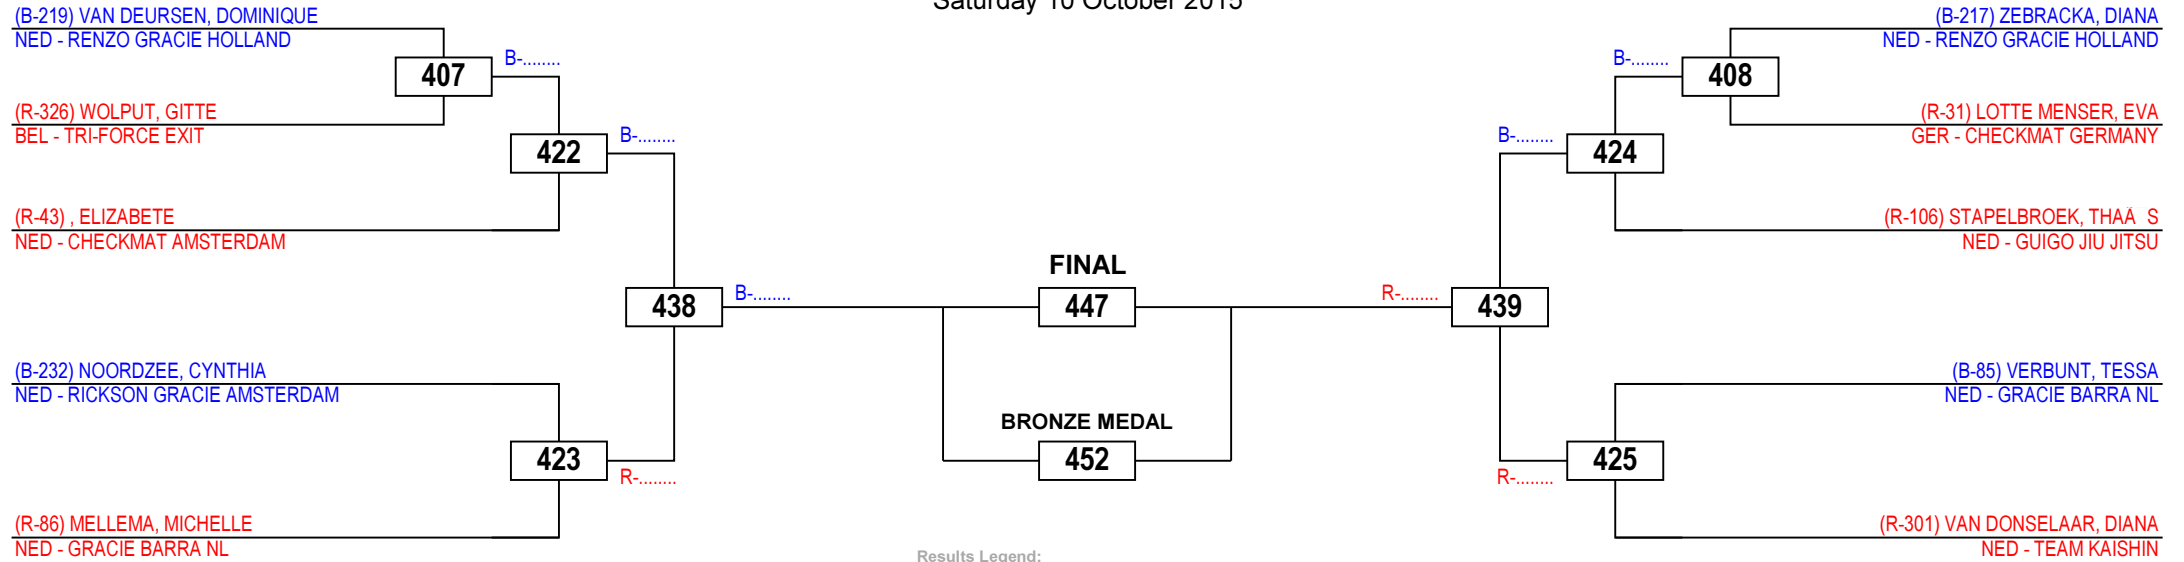

# Brazilian Jiu-Jitsu Dutch Open 2015

Women Elite (purple, brown, black) Med +60,5

Competitors: 4

Saturday 10 October 2015

# Brazilian Jiu-Jitsu Dutch Open 2015

Women White Med. Heavy, +60,5

Competitors: 10

Saturday 10 October 2015

Results Legend:

PTF	Points	PUN	Punitive
PTG	Point Gap		Declaration
GP	Golden Point	RSC	Referee Stops
SUP	Superiority		Contest
WDR	Withdrawal	DSQ	Disqualification