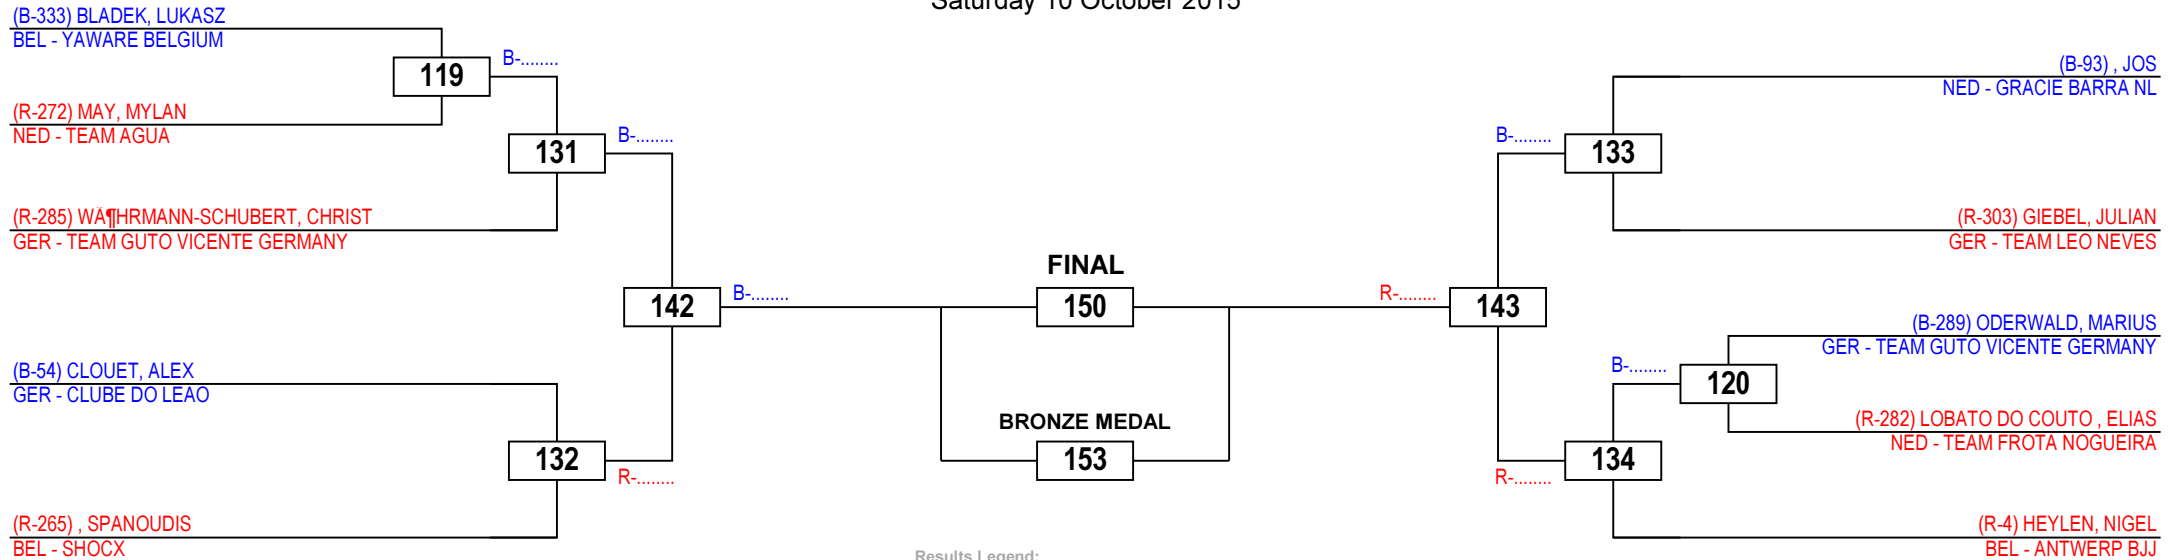

# Brazilian Jiu-Jitsu Dutch Open 2015

Men Purple Heavy, -94,3

Competitors: 12

Saturday 10 October 2015

Results Legend:

PTF	Points	PUN	Punitive
PTG	Point Gap	DECL	Declaration
GP	Golden Point	RSC	Referee Stops
SUP	Superiority	CON	Contest
WDR	Withdrawal	DSQ	Disqualification

# Brazilian Jiu-Jitsu Dutch Open 2015

Men Purple Middle, -82,3

Competitors: 10

Saturday 10 October 2015

Results Legend:

- |     |              |     |                  |
|-----|--------------|-----|------------------|
| PTF | Points       | PUN | Punitive         |
| PTG | Point Gap    |     | Declaration      |
| GP  | Golden Point | RSC | Referee Stops    |
| SUP | Superiority  |     | Contest          |
| WDR | Withdrawal   | DSQ | Disqualification |