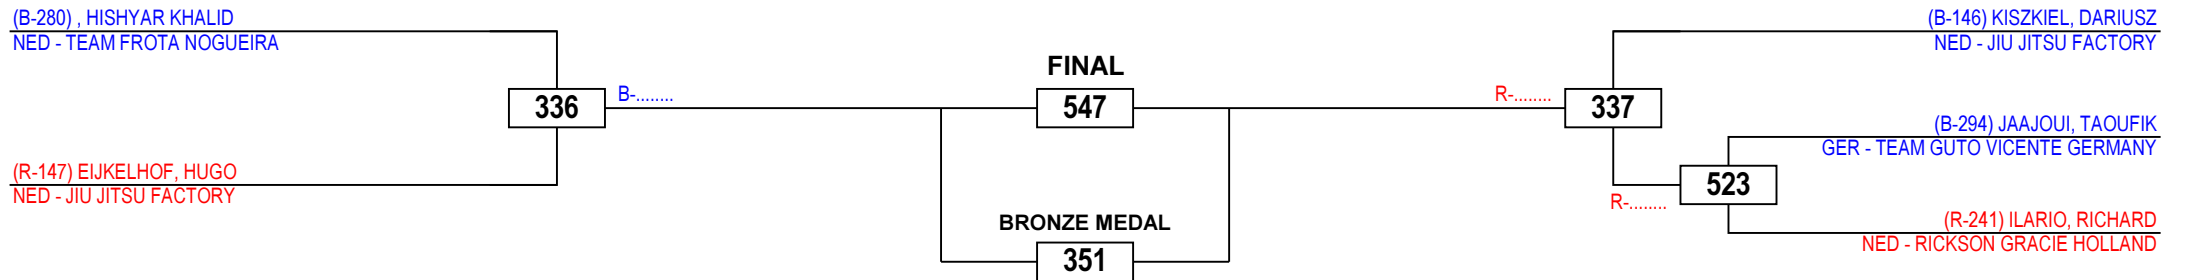

# Brazilian Jiu-Jitsu Dutch Open 2015

Senior men White Middle, -82,3

Competitors: 5

Saturday 10 October 2015

**Results Legend:**

- |     |              |     |                  |
|-----|--------------|-----|------------------|
| PTF | Points       | PUN | Punitive         |
| PTG | Point Gap    |     | Declaration      |
| GP  | Golden Point | RSC | Referee Stops    |
| SUP | Superiority  |     | Contest          |
| WDR | Withdrawal   | DSQ | Disqualification |