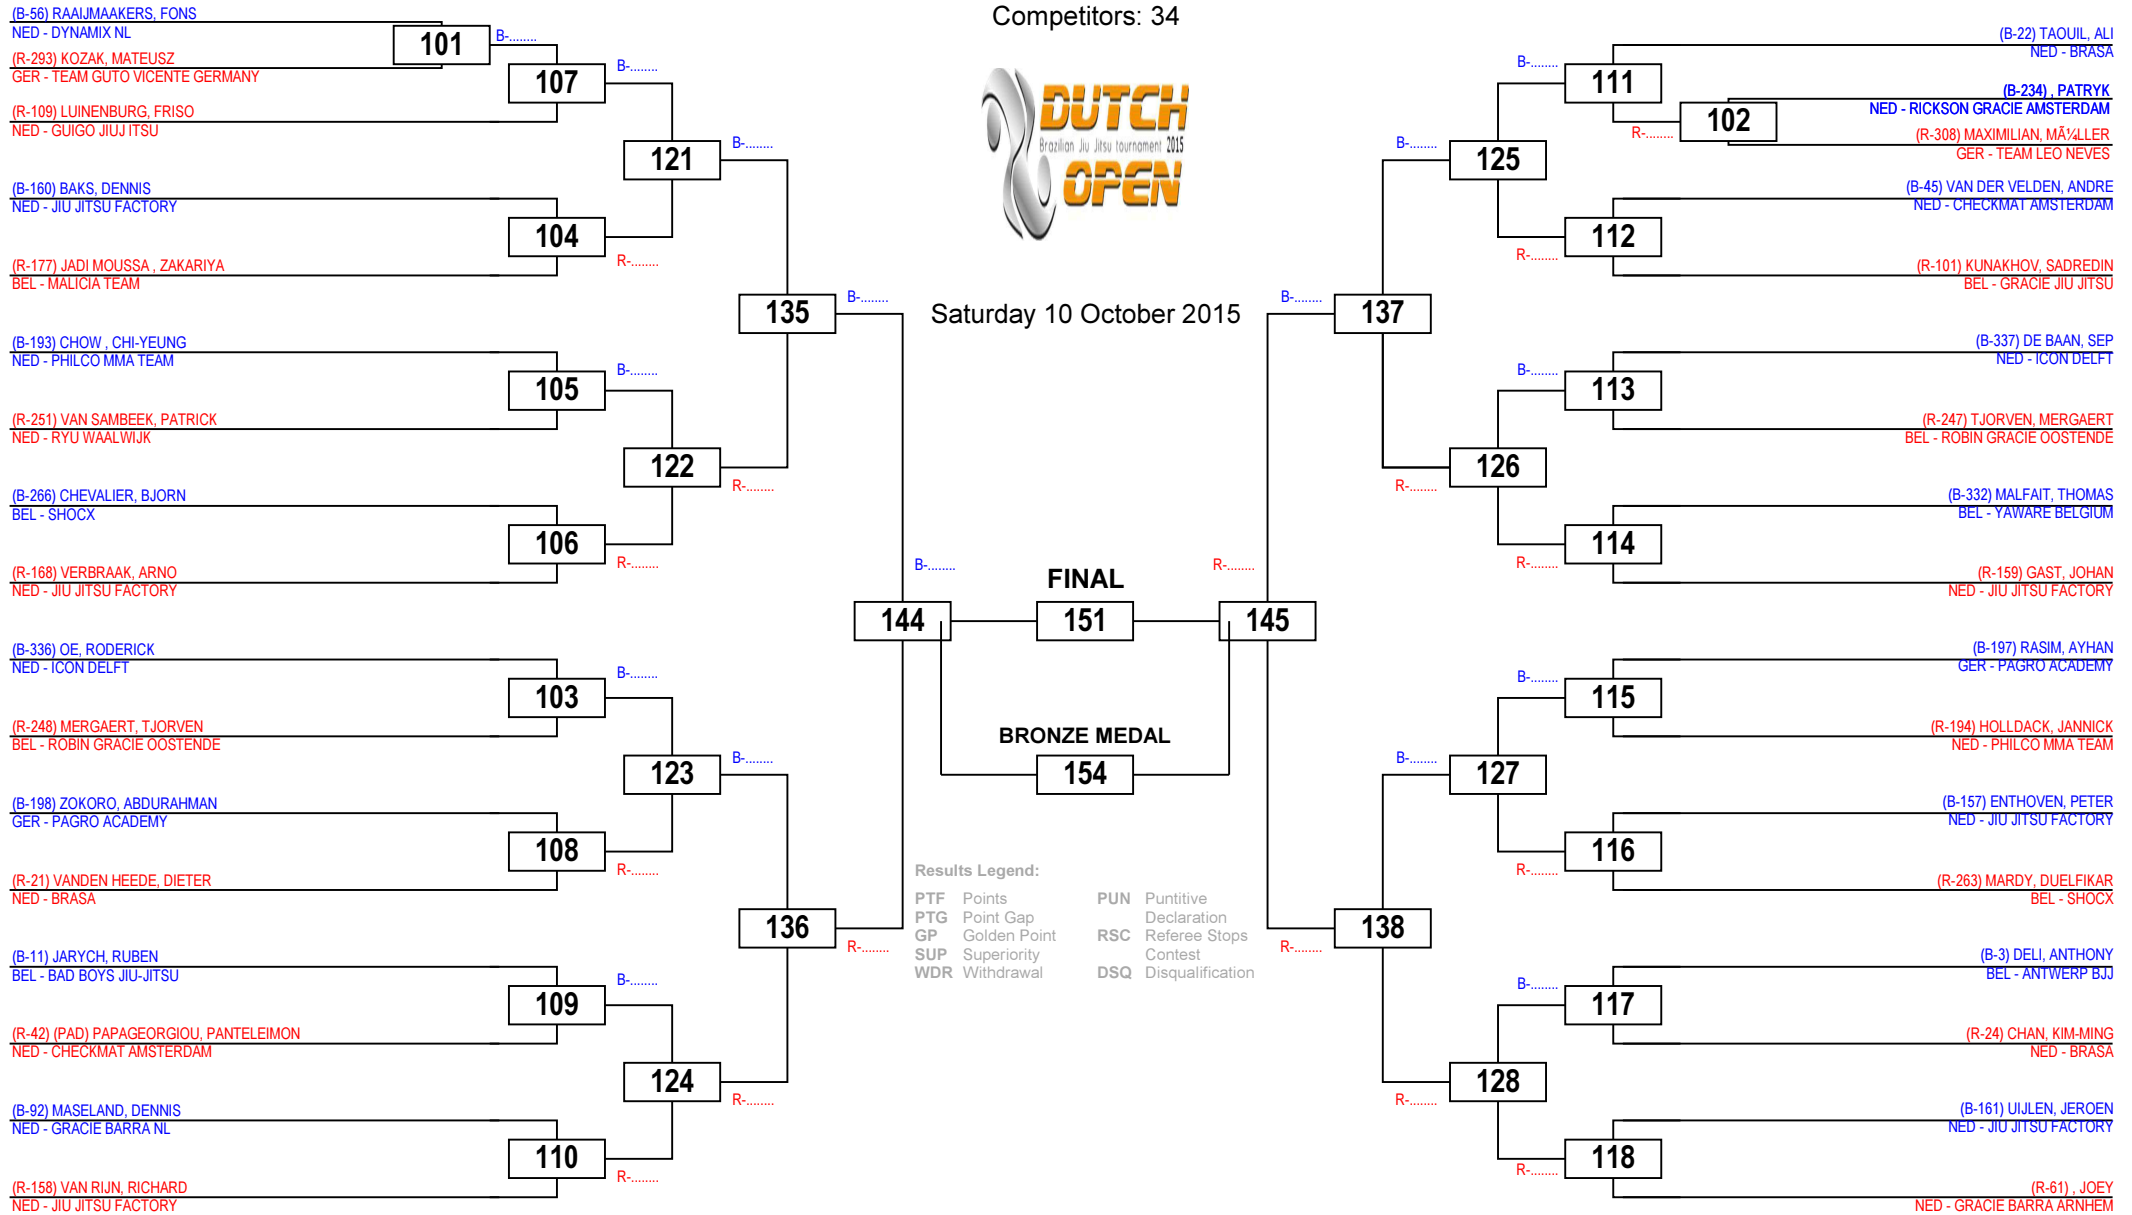

# Brazilian Jiu-Jitsu Dutch Open 2015

Men White Middle, -82,3

Competitors: 34

Saturday 10 October 2015

**FINAL**

**BRONZE MEDAL**

Results Legend:

PTF	Points	PUN	Punitive
PTG	Point Gap	DECL	Declaration
GP	Golden Point	RSC	Referee Stops
SUP	Superiority	CON	Contest
WDR	Withdrawal	DSQ	Disqualification