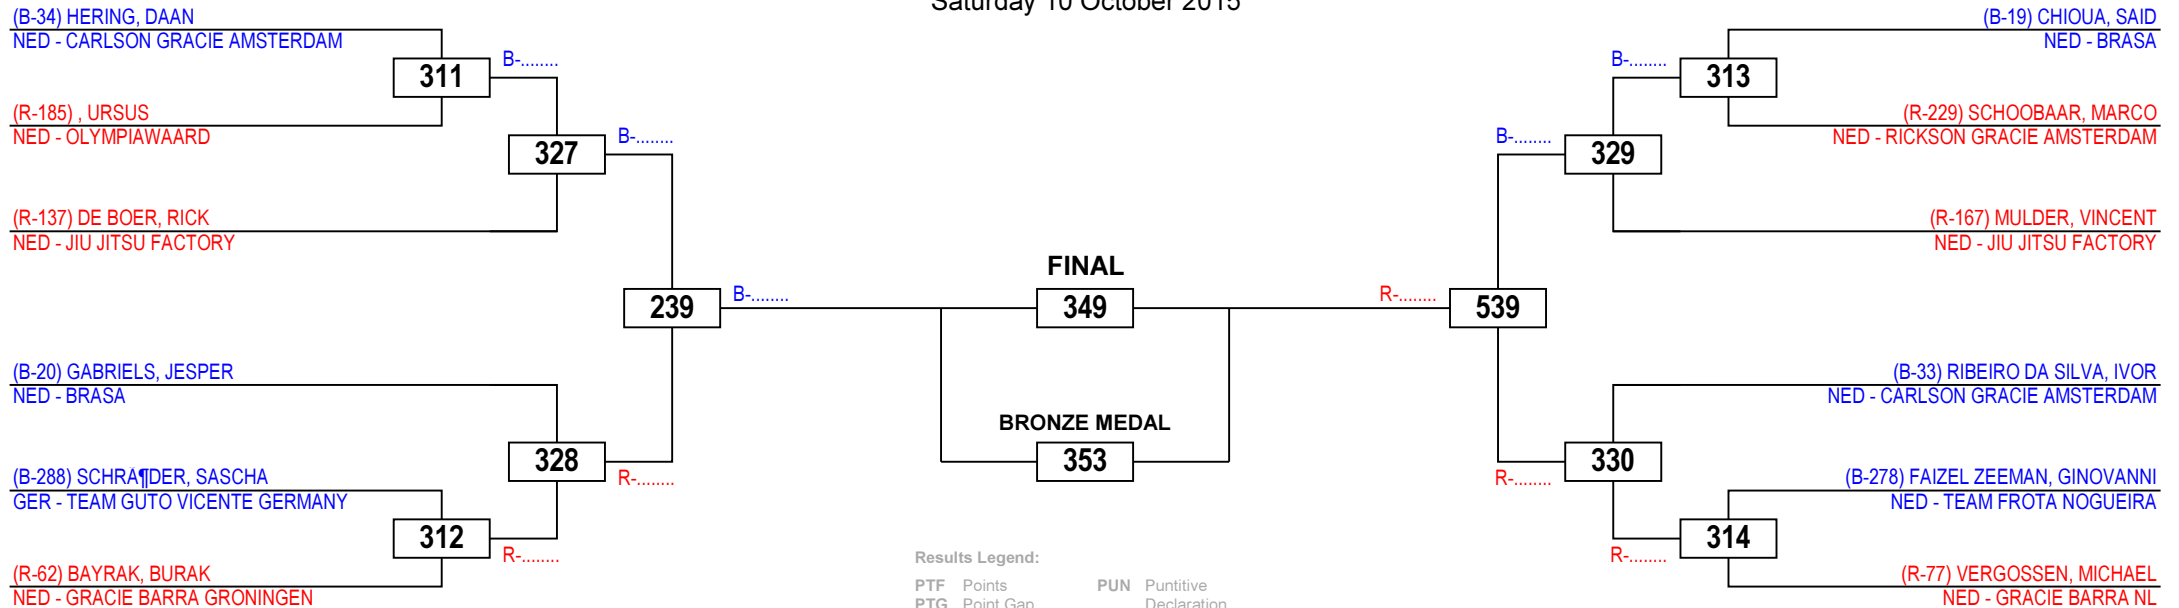

# Brazilian Jiu-Jitsu Dutch Open 2015

Men White Heavy, -94,3

Competitors: 12

Saturday 10 October 2015