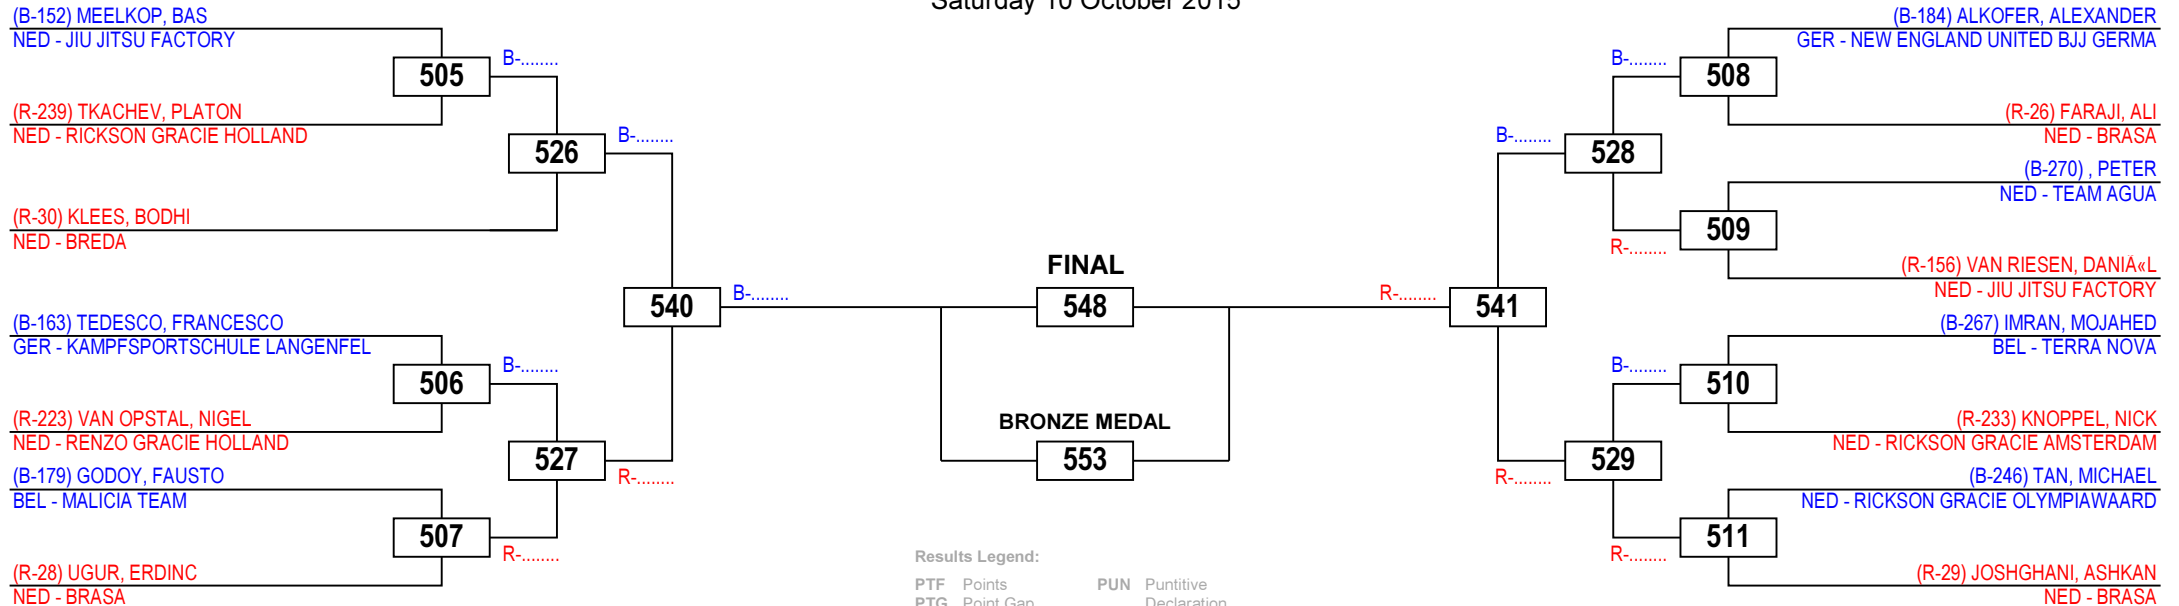

# Brazilian Jiu-Jitsu Dutch Open 2015

Men Blue Light, -76

Competitors: 26

Saturday 10 October 2015

# Brazilian Jiu-Jitsu Dutch Open 2015

Men Blue Med. Heavy, -88,3

Competitors: 17

Saturday 10 October 2015

# Brazilian Jiu-Jitsu Dutch Open 2015

Men Blue Middle, -82,3

Competitors: 15

Saturday 10 October 2015