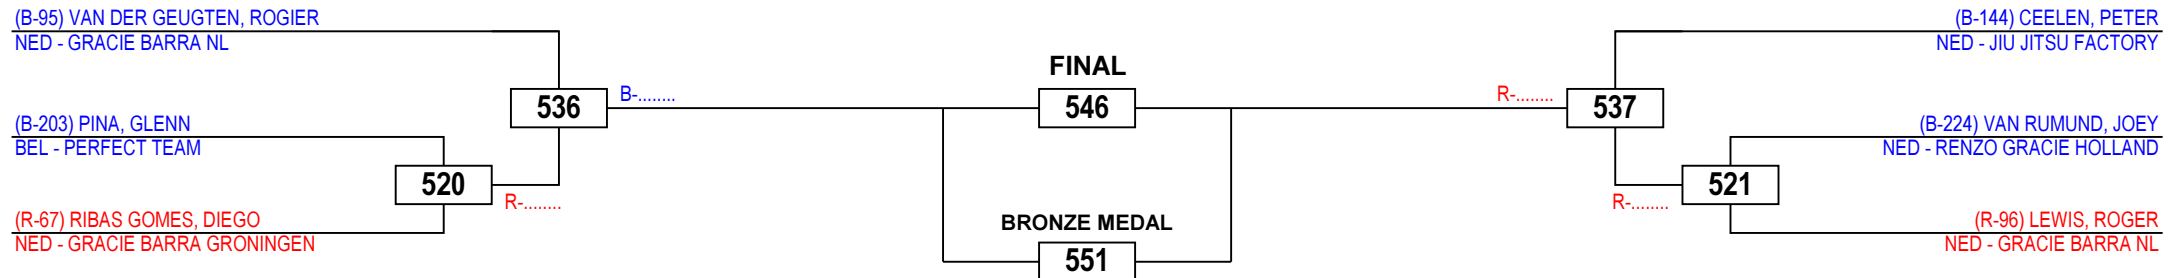

# Brazilian Jiu-Jitsu Dutch Open 2015

Men Blue Middle, -82,3

Competitors: 15

Saturday 10 October 2015

# Brazilian Jiu-Jitsu Dutch Open 2015

Men Blue Superfeather, -64

Competitors: 6

Saturday 10 October 2015

Results Legend:

PTF	Points	PUN	Punitive
PTG	Point Gap		Declaration
GP	Golden Point	RSC	Referee Stops
SUP	Superiority		Contest
WDR	Withdrawal	DSQ	Disqualification