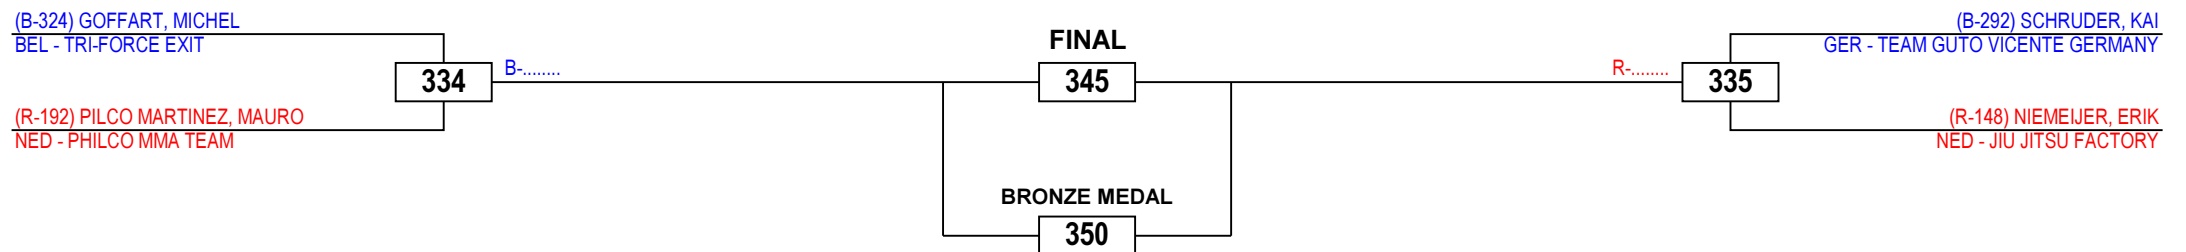

Brazilian Jiu-Jitsu Dutch Open 2015

Senior men Elite (purple, brown, black belt) -82,3

Competitors: 4

Saturday 10 October 2015

Results Legend:

PTF	Points	PUN	Punitive Declaration
PTG	Point Gap	RSC	Referee Stops Contest
GP	Golden Point	DSQ	Disqualification
SUP	Superiority		
WDR	Withdrawal