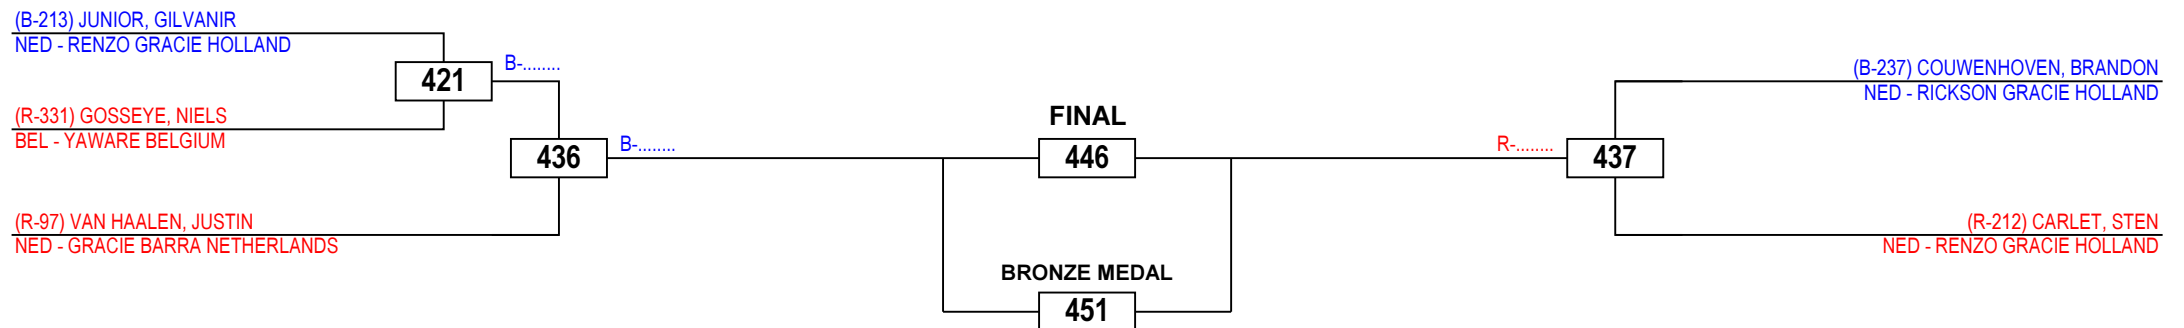

Brazilian Jiu-Jitsu Dutch Open 2015

Men Purple Feather, -70

Competitors: 5

Saturday 10 October 2015

Results Legend:

PTF	Points	PUN	Punitive
PTG	Point Gap		Declaration
GP	Golden Point	RSC	Referee Stops
SUP	Superiority		Contest
WDR	Withdrawal	DSQ	Disqualification