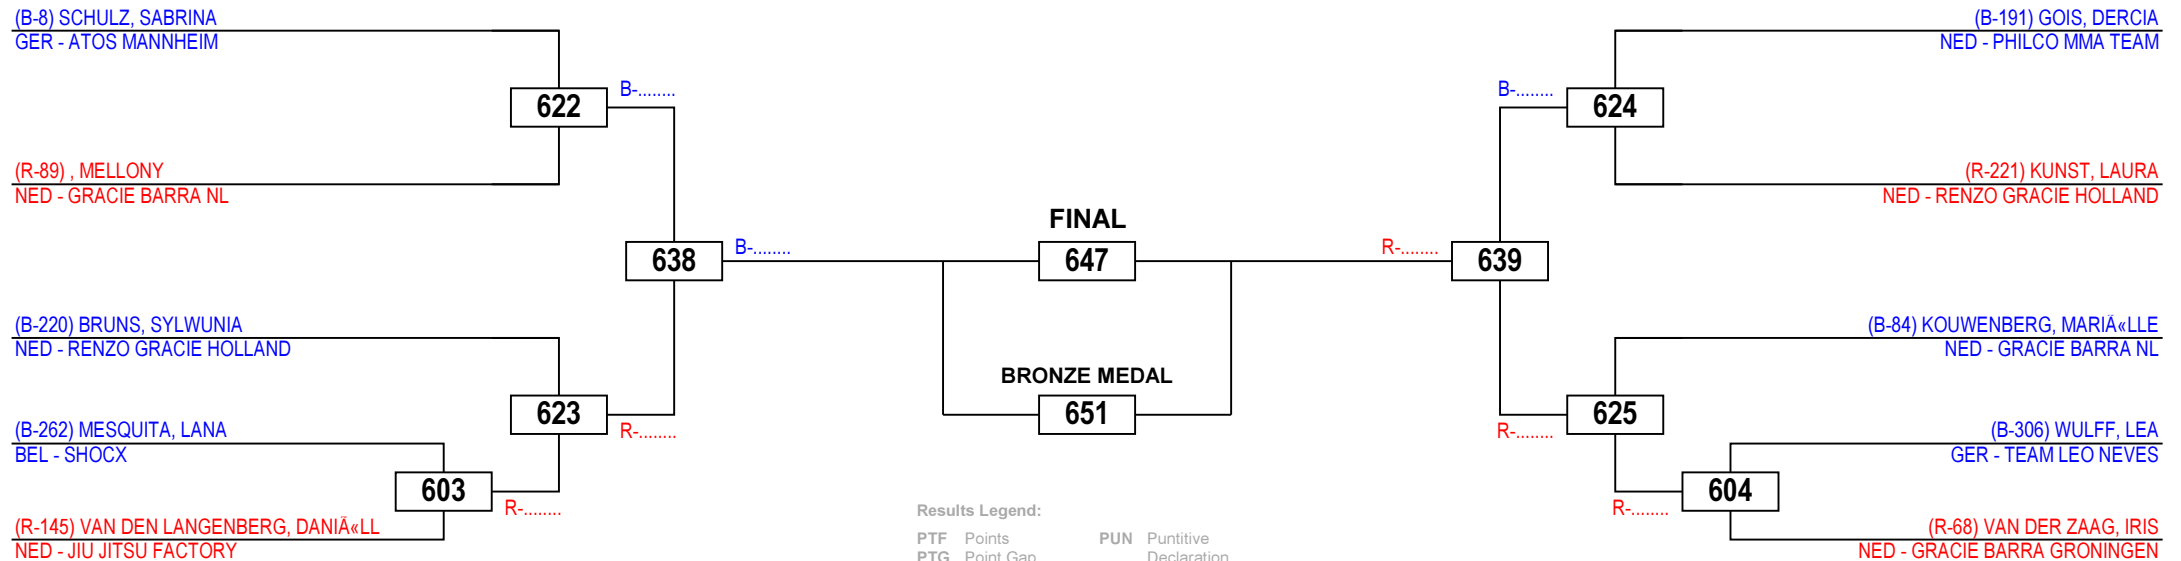

# Brazilian Jiu-Jitsu Dutch Open 2015

Women White Med. Heavy, +60,5

Competitors: 10

Saturday 10 October 2015

Results Legend:

PTF	Points	PUN	Punitive
PTG	Point Gap		Declaration
GP	Golden Point	RSC	Referee Stops
SUP	Superiority		Contest
WDR	Withdrawal	DSQ	Disqualification

# Brazilian Jiu-Jitsu Dutch Open 2015

Women White Middle, -60,5

Competitors: 10

Saturday 10 October 2015