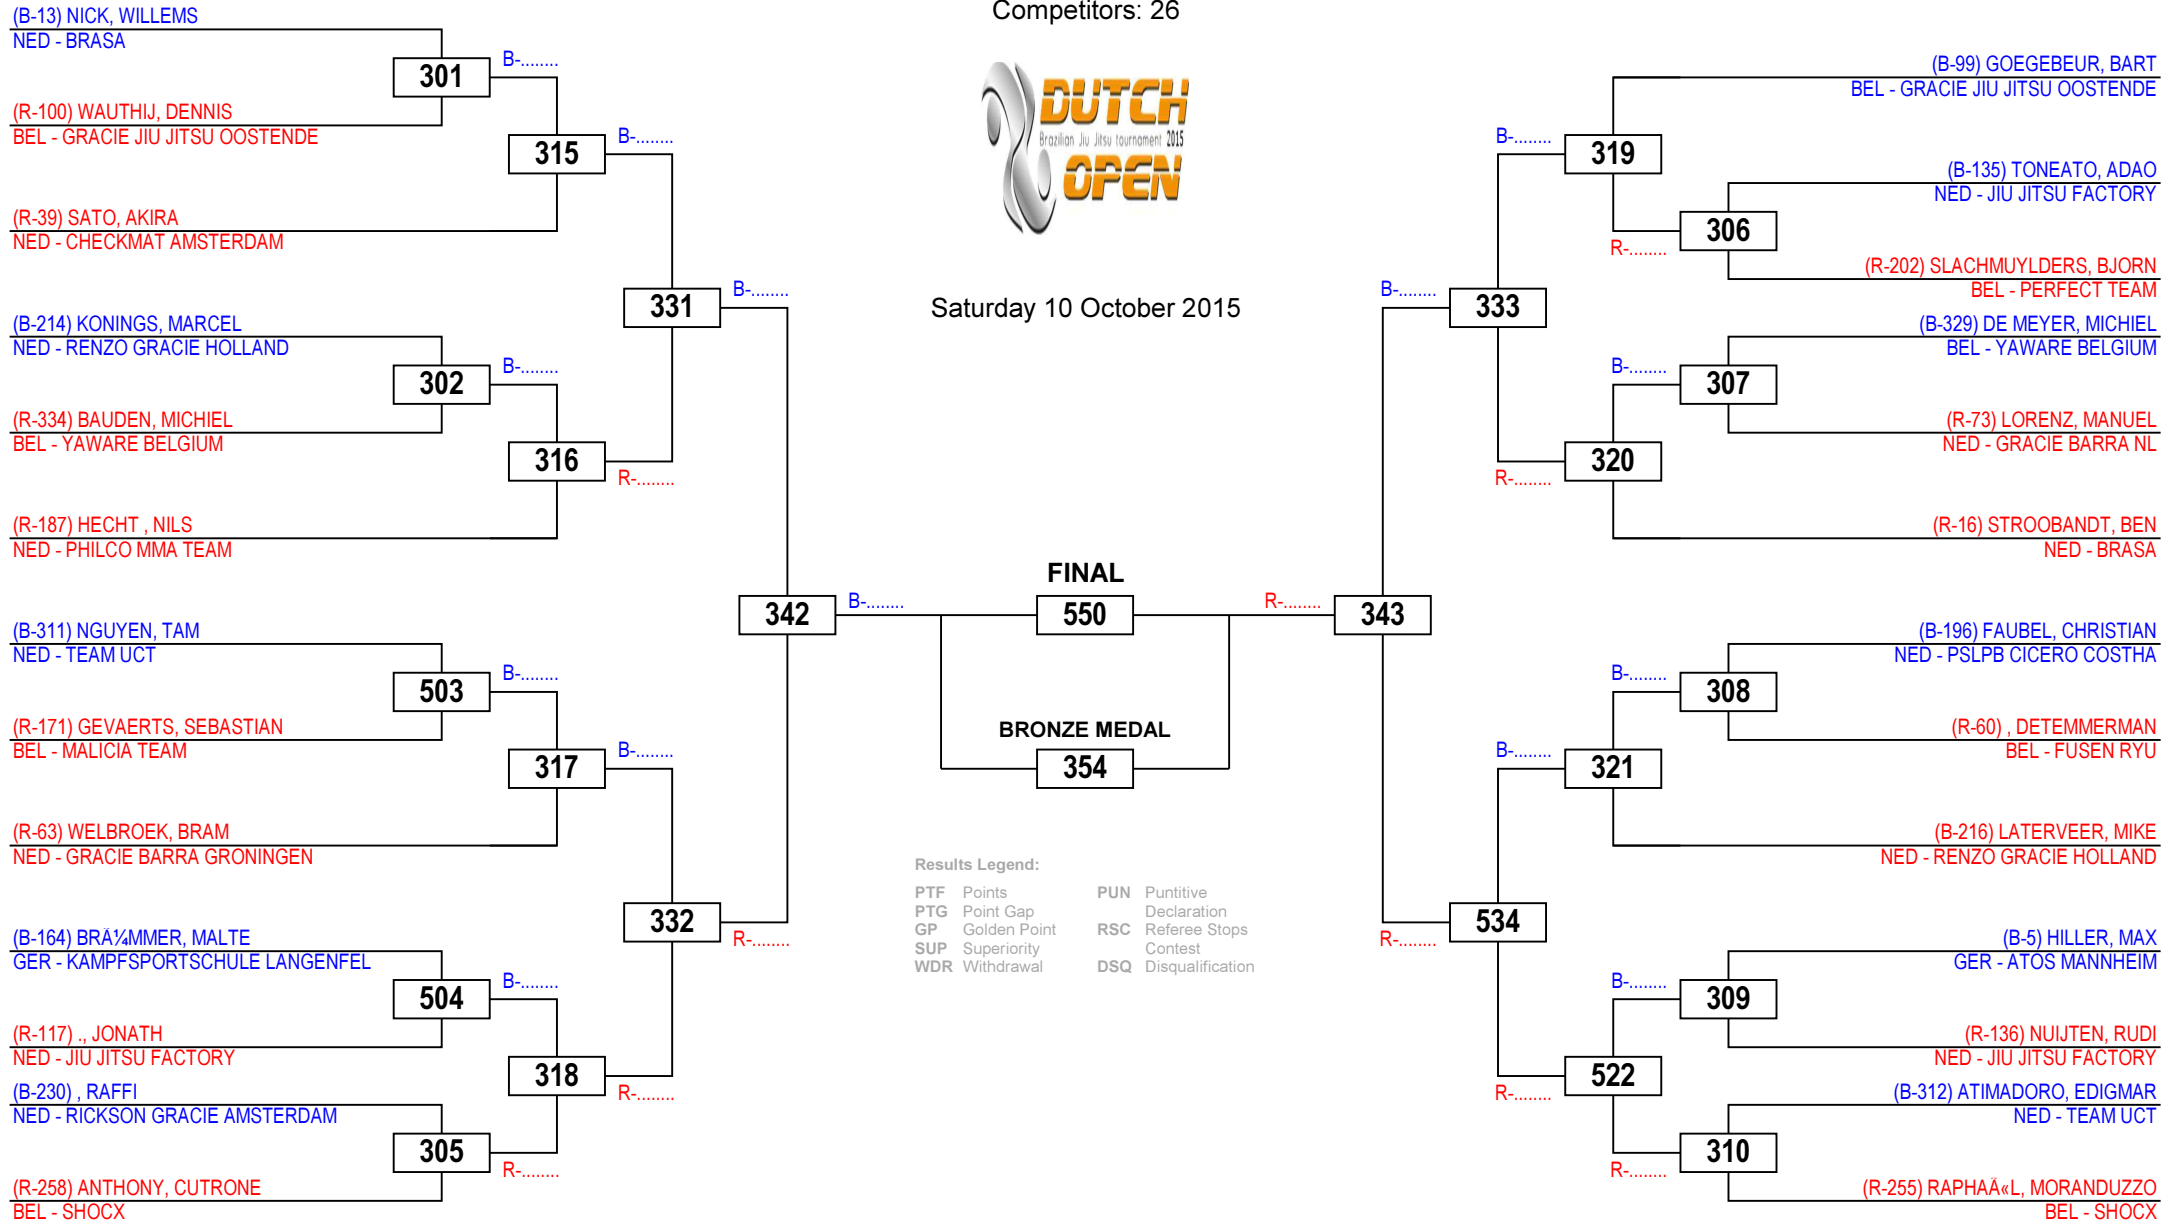

Brazilian Jiu-Jitsu Dutch Open 2015

Men Blue Light, -76

Competitors: 26

Saturday 10 October 2015