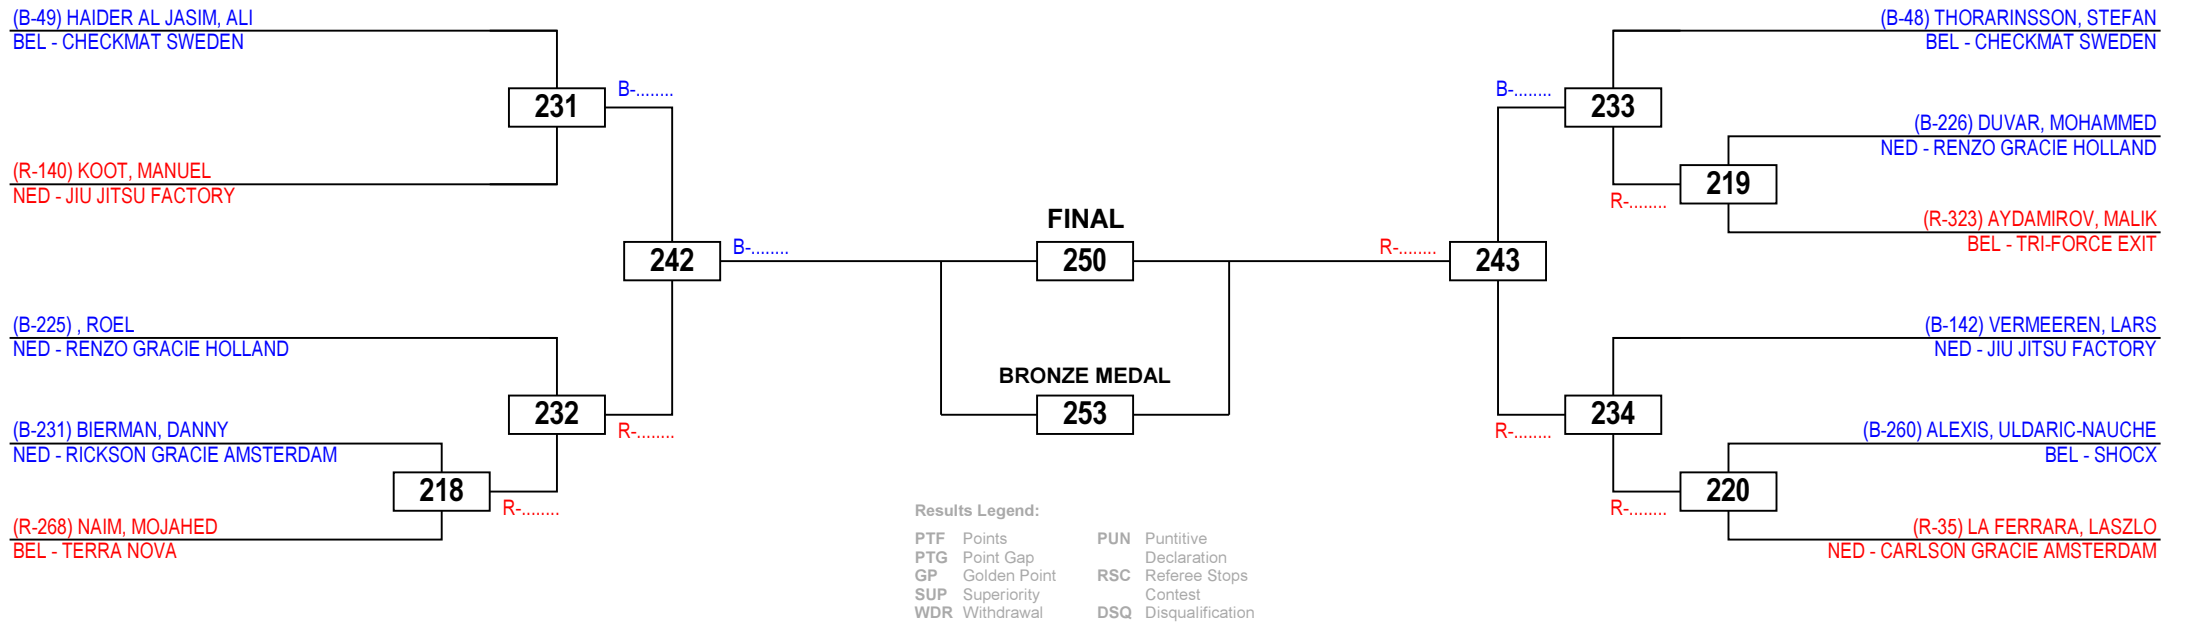

# Brazilian Jiu-Jitsu Dutch Open 2015

Men White Superfeather, -64

Competitors: 11

Saturday 10 October 2015