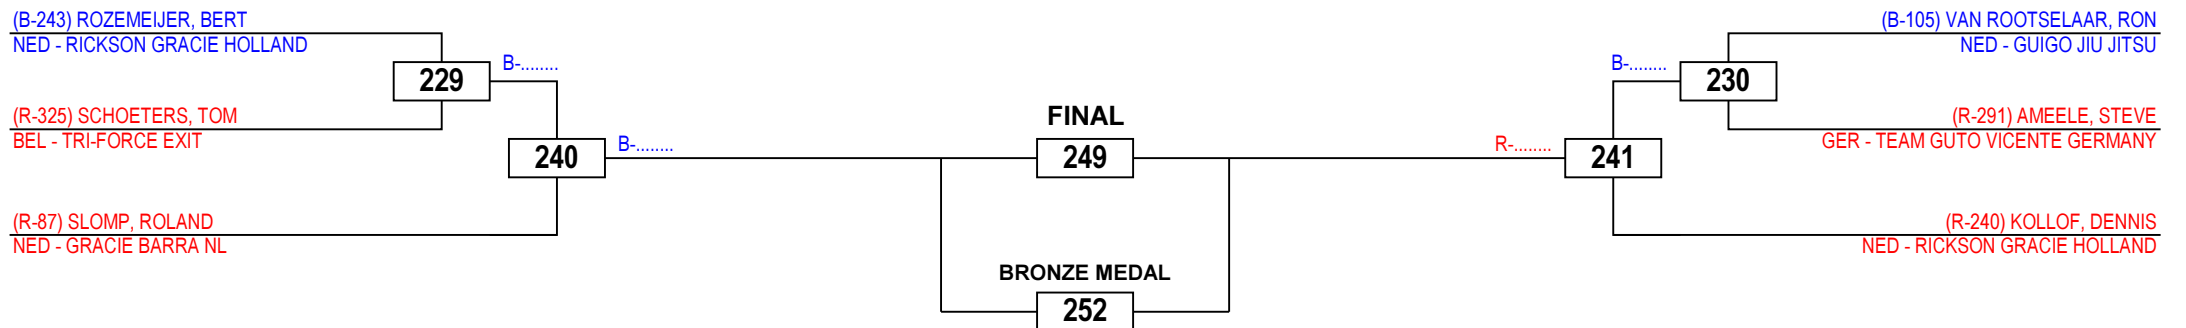

# Brazilian Jiu-Jitsu Dutch Open 2015

Senior men White Heavy plus, +94,3

Competitors: 6

Saturday 10 October 2015

Results Legend:

PTF	Points	PUN	Punitive Declaration
PTG	Point Gap	RSC	Referee Stops Contest
GP	Golden Point	DSQ	Disqualification
SUP	Superiority		
WDR	Withdrawal		