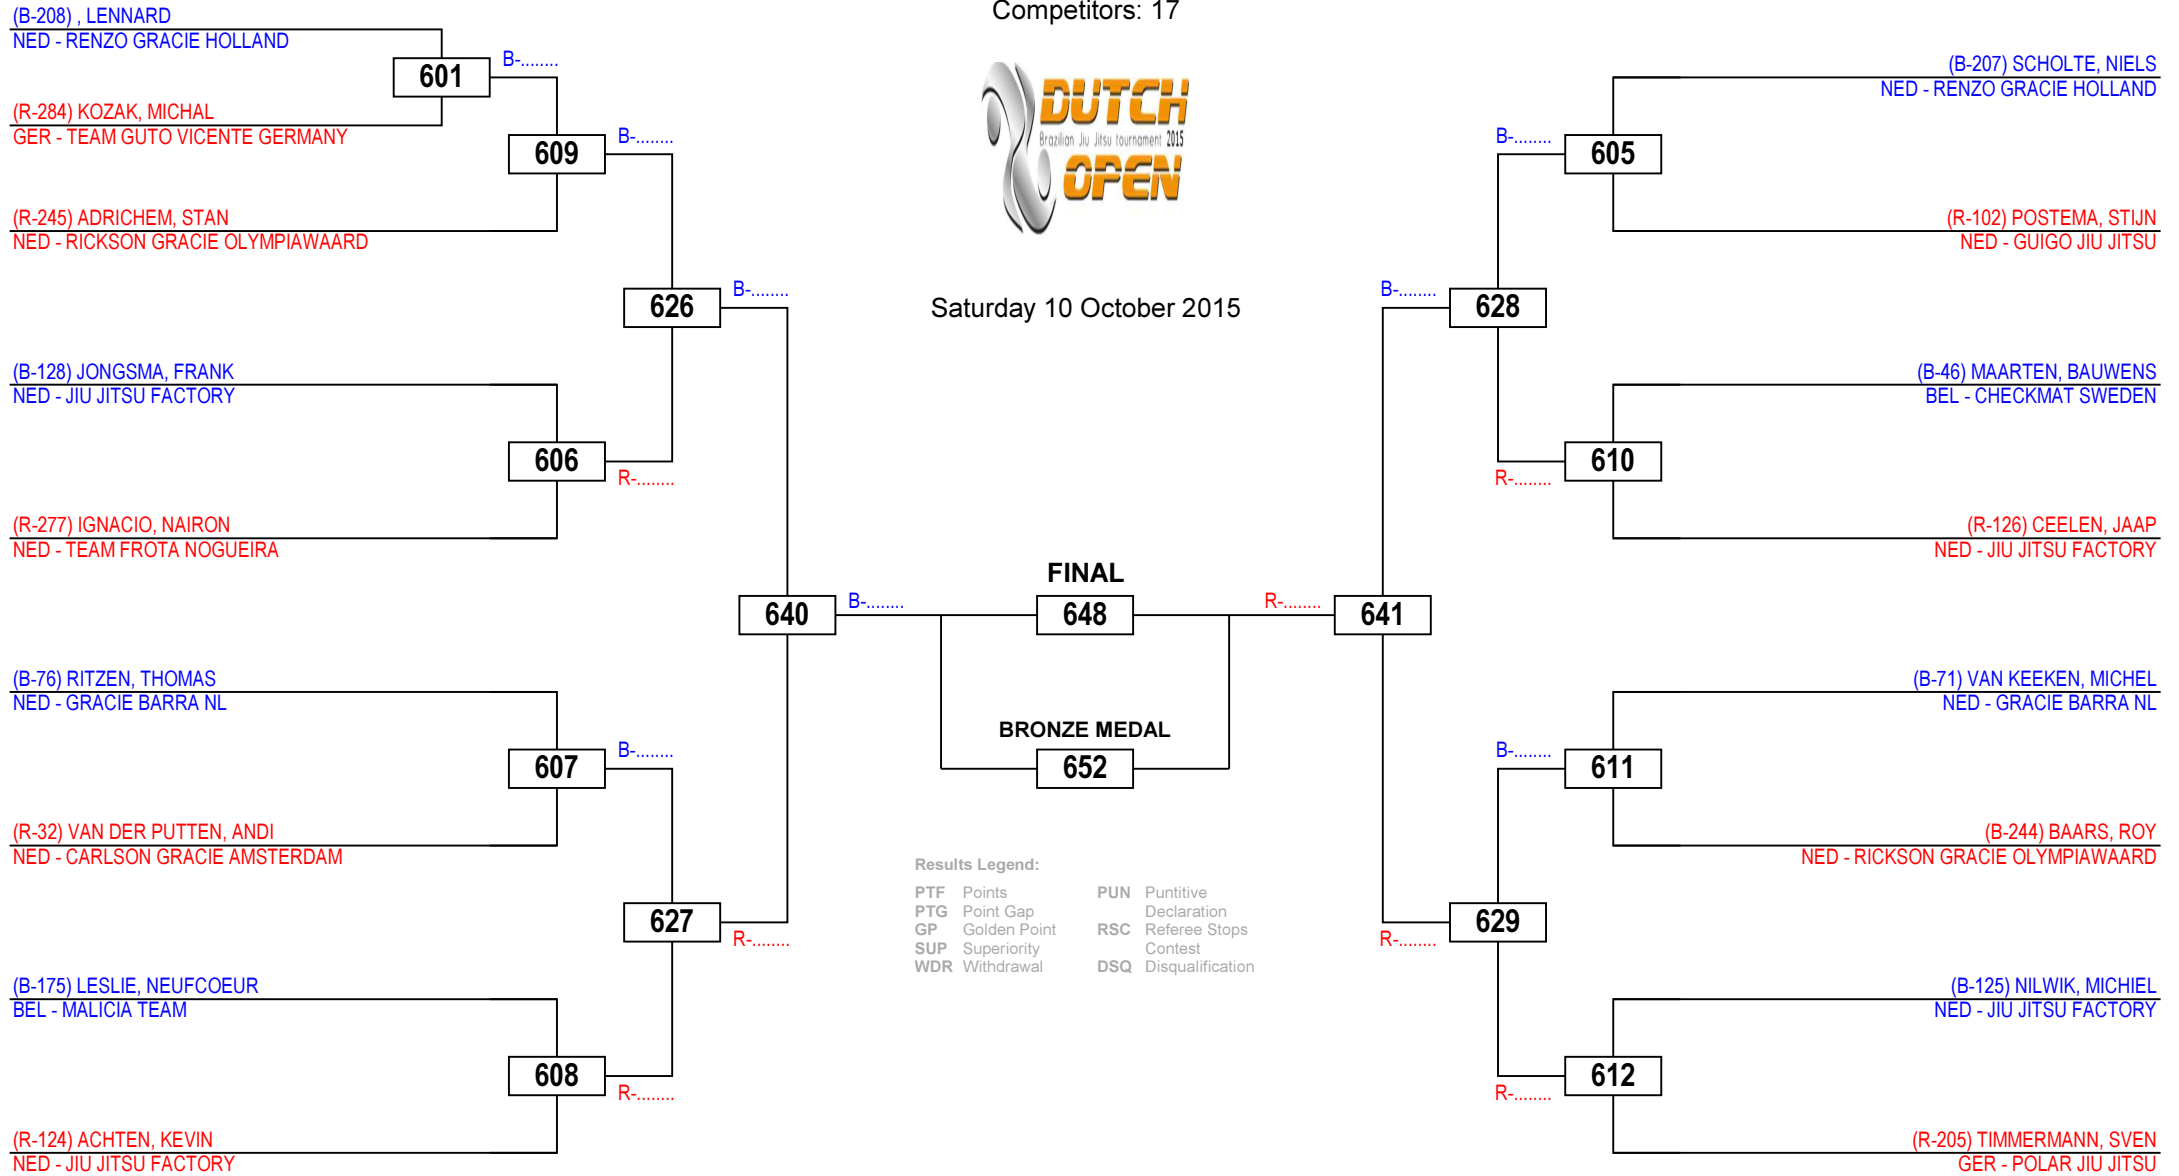

Brazilian Jiu-Jitsu Dutch Open 2015

Men Blue Med. Heavy, -88,3

Competitors: 17

Saturday 10 October 2015