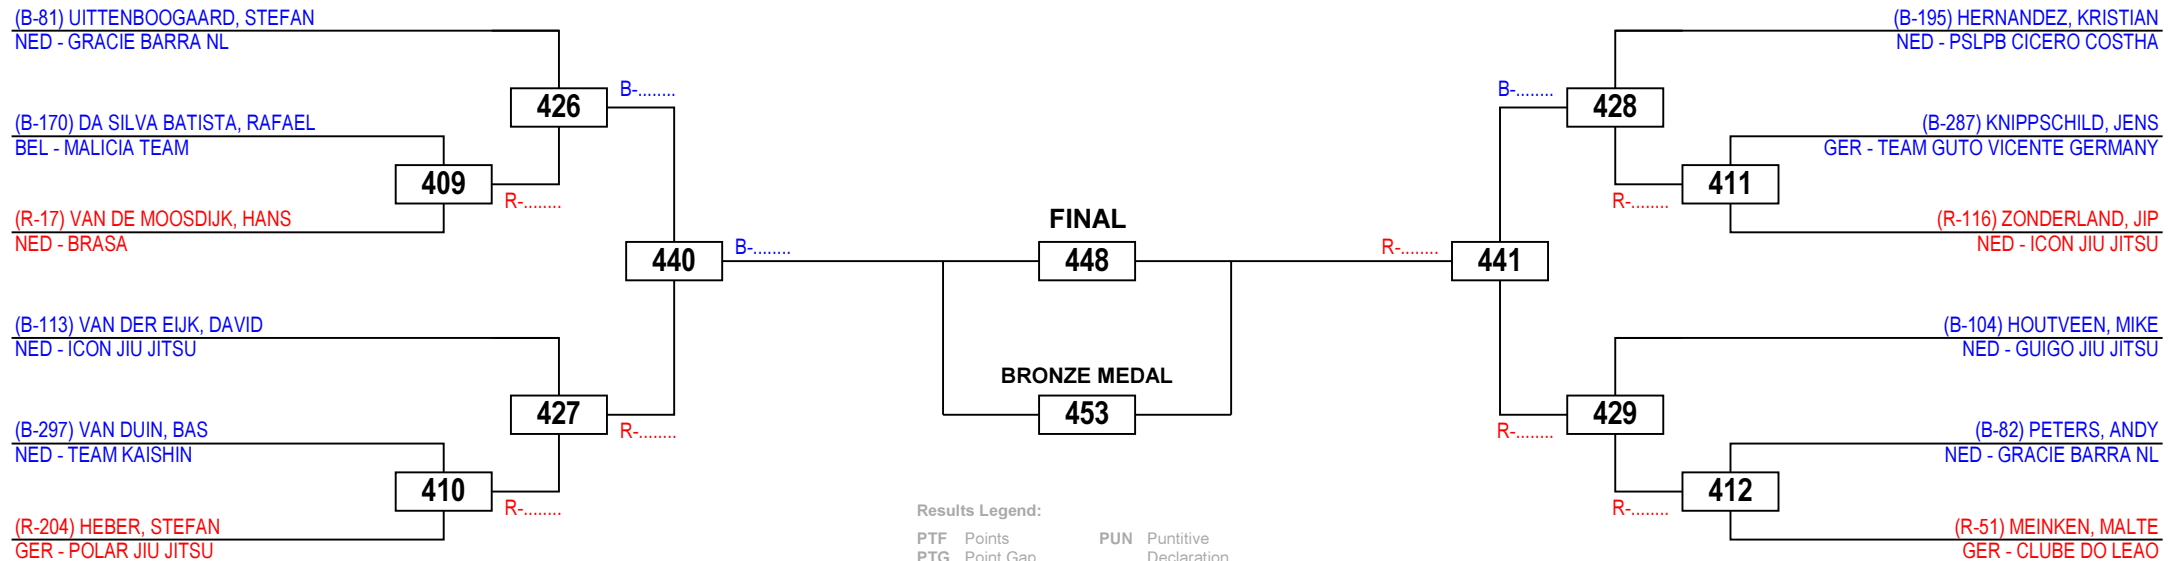

(B-327) GADEMAN, MARTIJN  
NED - UTRECHT

(R-139) SCHOUTEREN, NATHAN  
NED - JIU JITSU FACTORY

(B-83) BAKKUM, SANDER  
NED - GRACIE BARRA NL

**Results Legend:**

PTF	Points	PUN	Punitive
PTG	Point Gap		Declaration
GP	Golden Point	RSC	Referee Stops
SUP	Superiority		Contest
WDR	Withdrawal	DSQ	Disqualification

# Brazilian Jiu-Jitsu Dutch Open 2015

Men Purple Heavy, -94,3

Competitors: 12

Saturday 10 October 2015

Results Legend:

PTF	Points	PUN	Punitive
PTG	Point Gap	DECL	Declaration
GP	Golden Point	RSC	Referee Stops
SUP	Superiority	CON	Contest
WDR	Withdrawal	DSQ	Disqualification