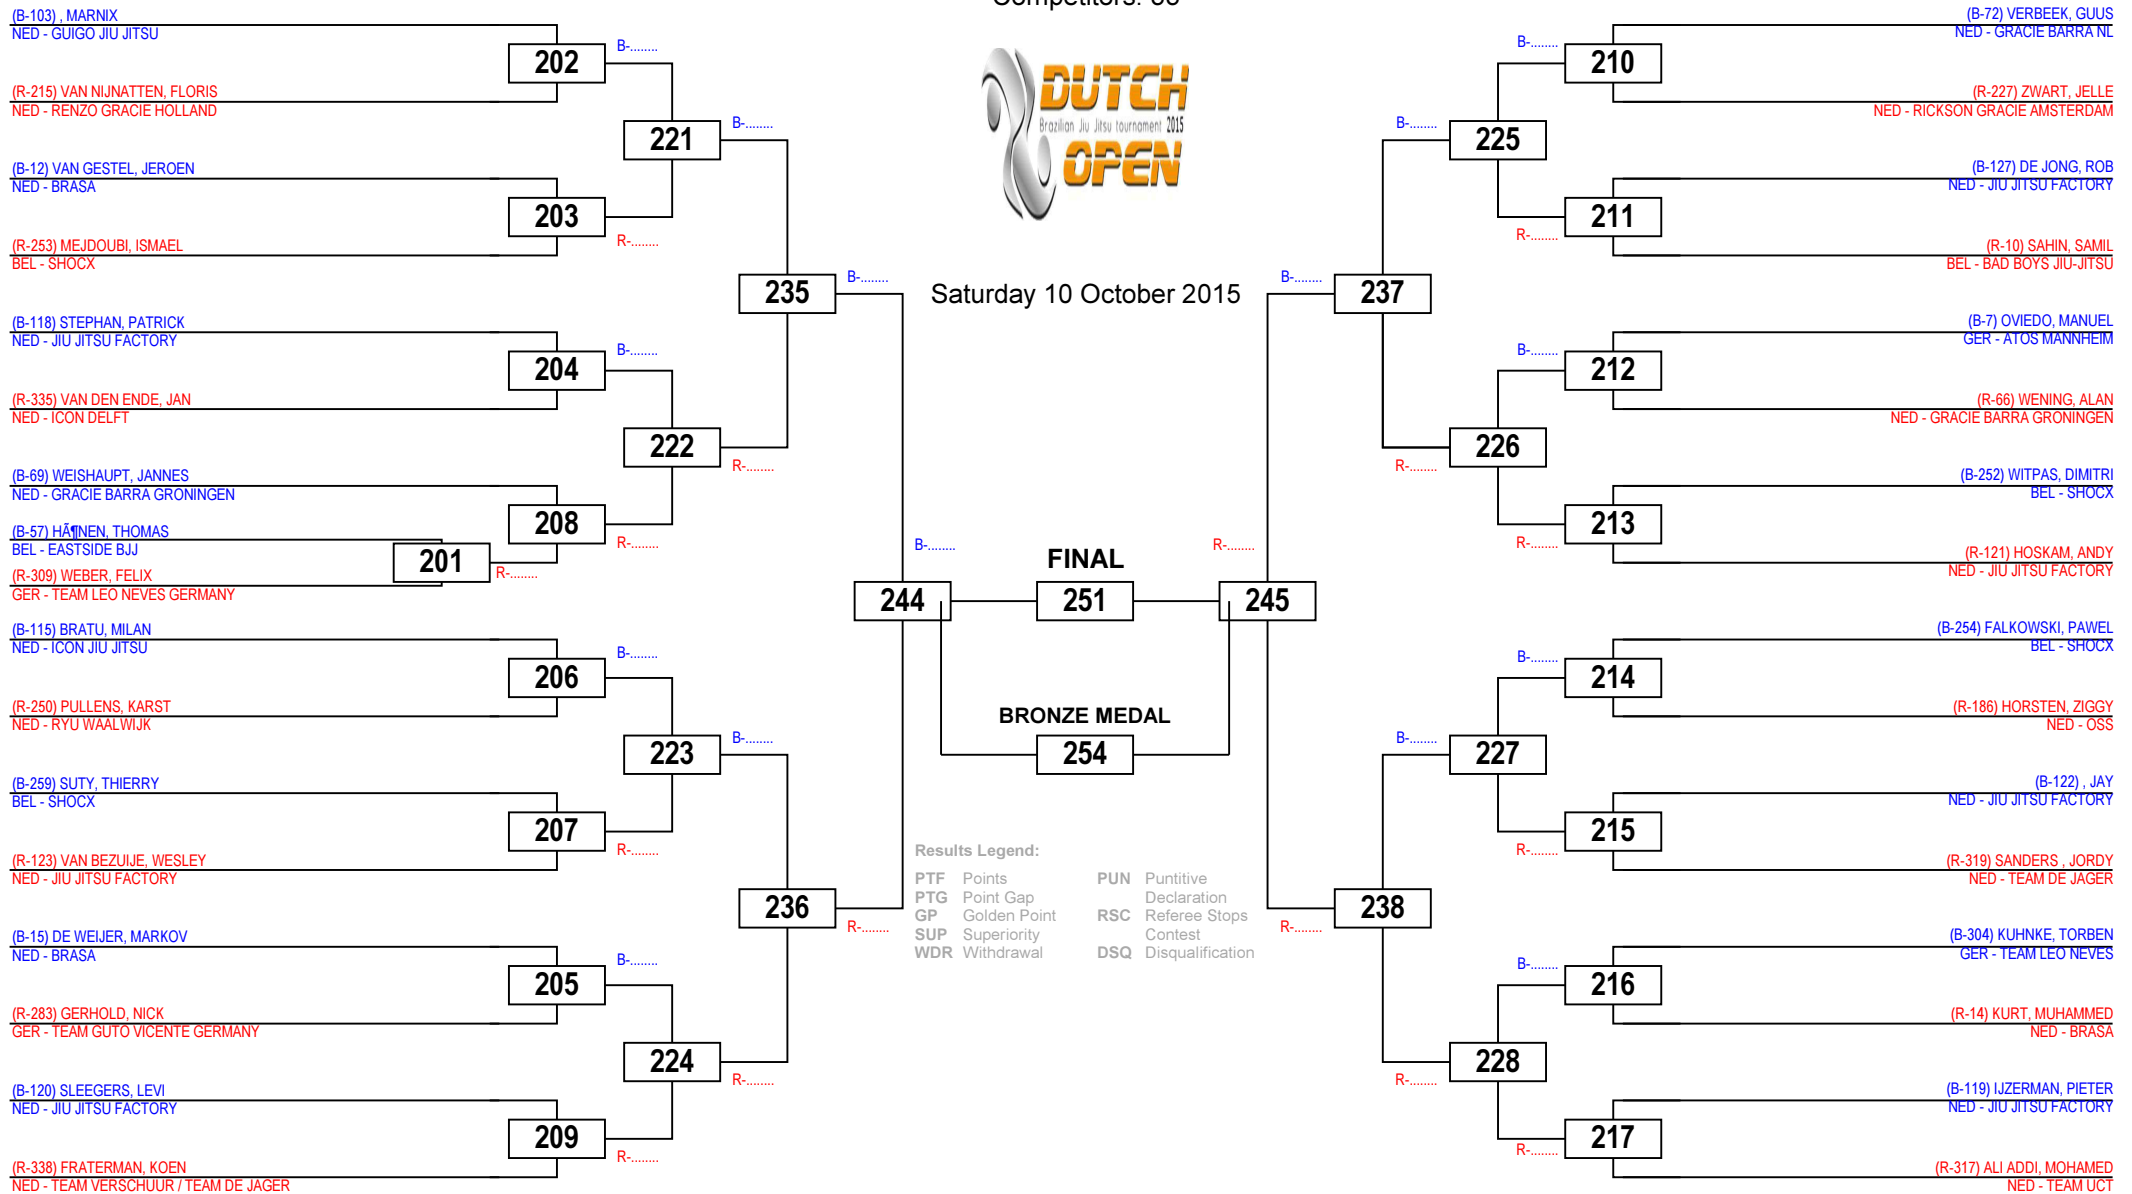

Brazilian Jiu-Jitsu Dutch Open 2015

Men White Light, -76

Competitors: 33

Saturday 10 October 2015