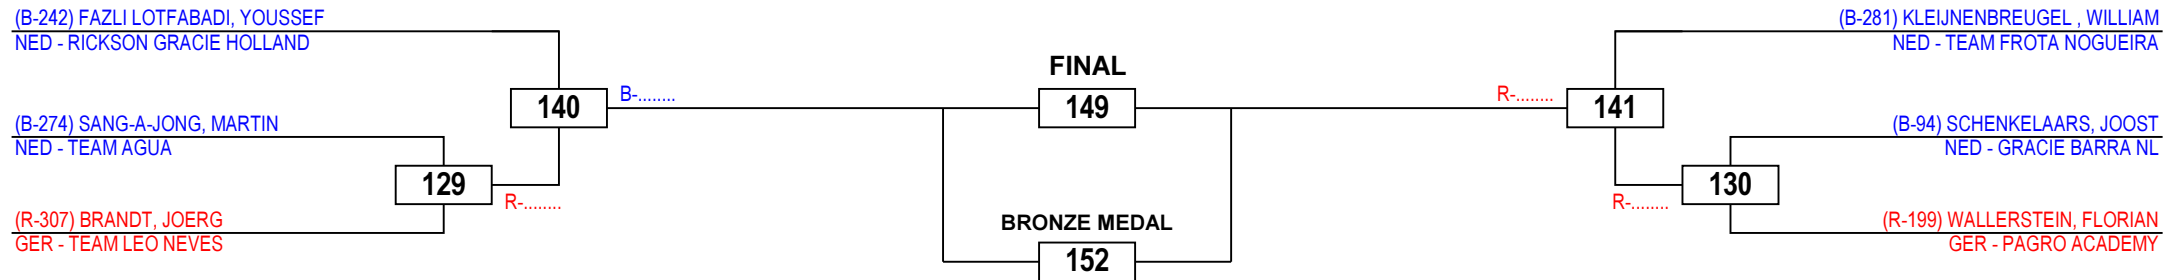

# Brazilian Jiu-Jitsu Dutch Open 2015

Men White Superfeather, -64

Competitors: 11

Saturday 10 October 2015

# Brazilian Jiu-Jitsu Dutch Open 2015

Senior men Blue Feather, -70

Competitors: 2

Saturday 10 October 2015

**FINAL**

**147**

(B-315) KROMODIKORO, NICO  
NED - TEAM UCT

(R-58) SCHRAJDER, MARIO  
BEL - EASTSIDE BJJ