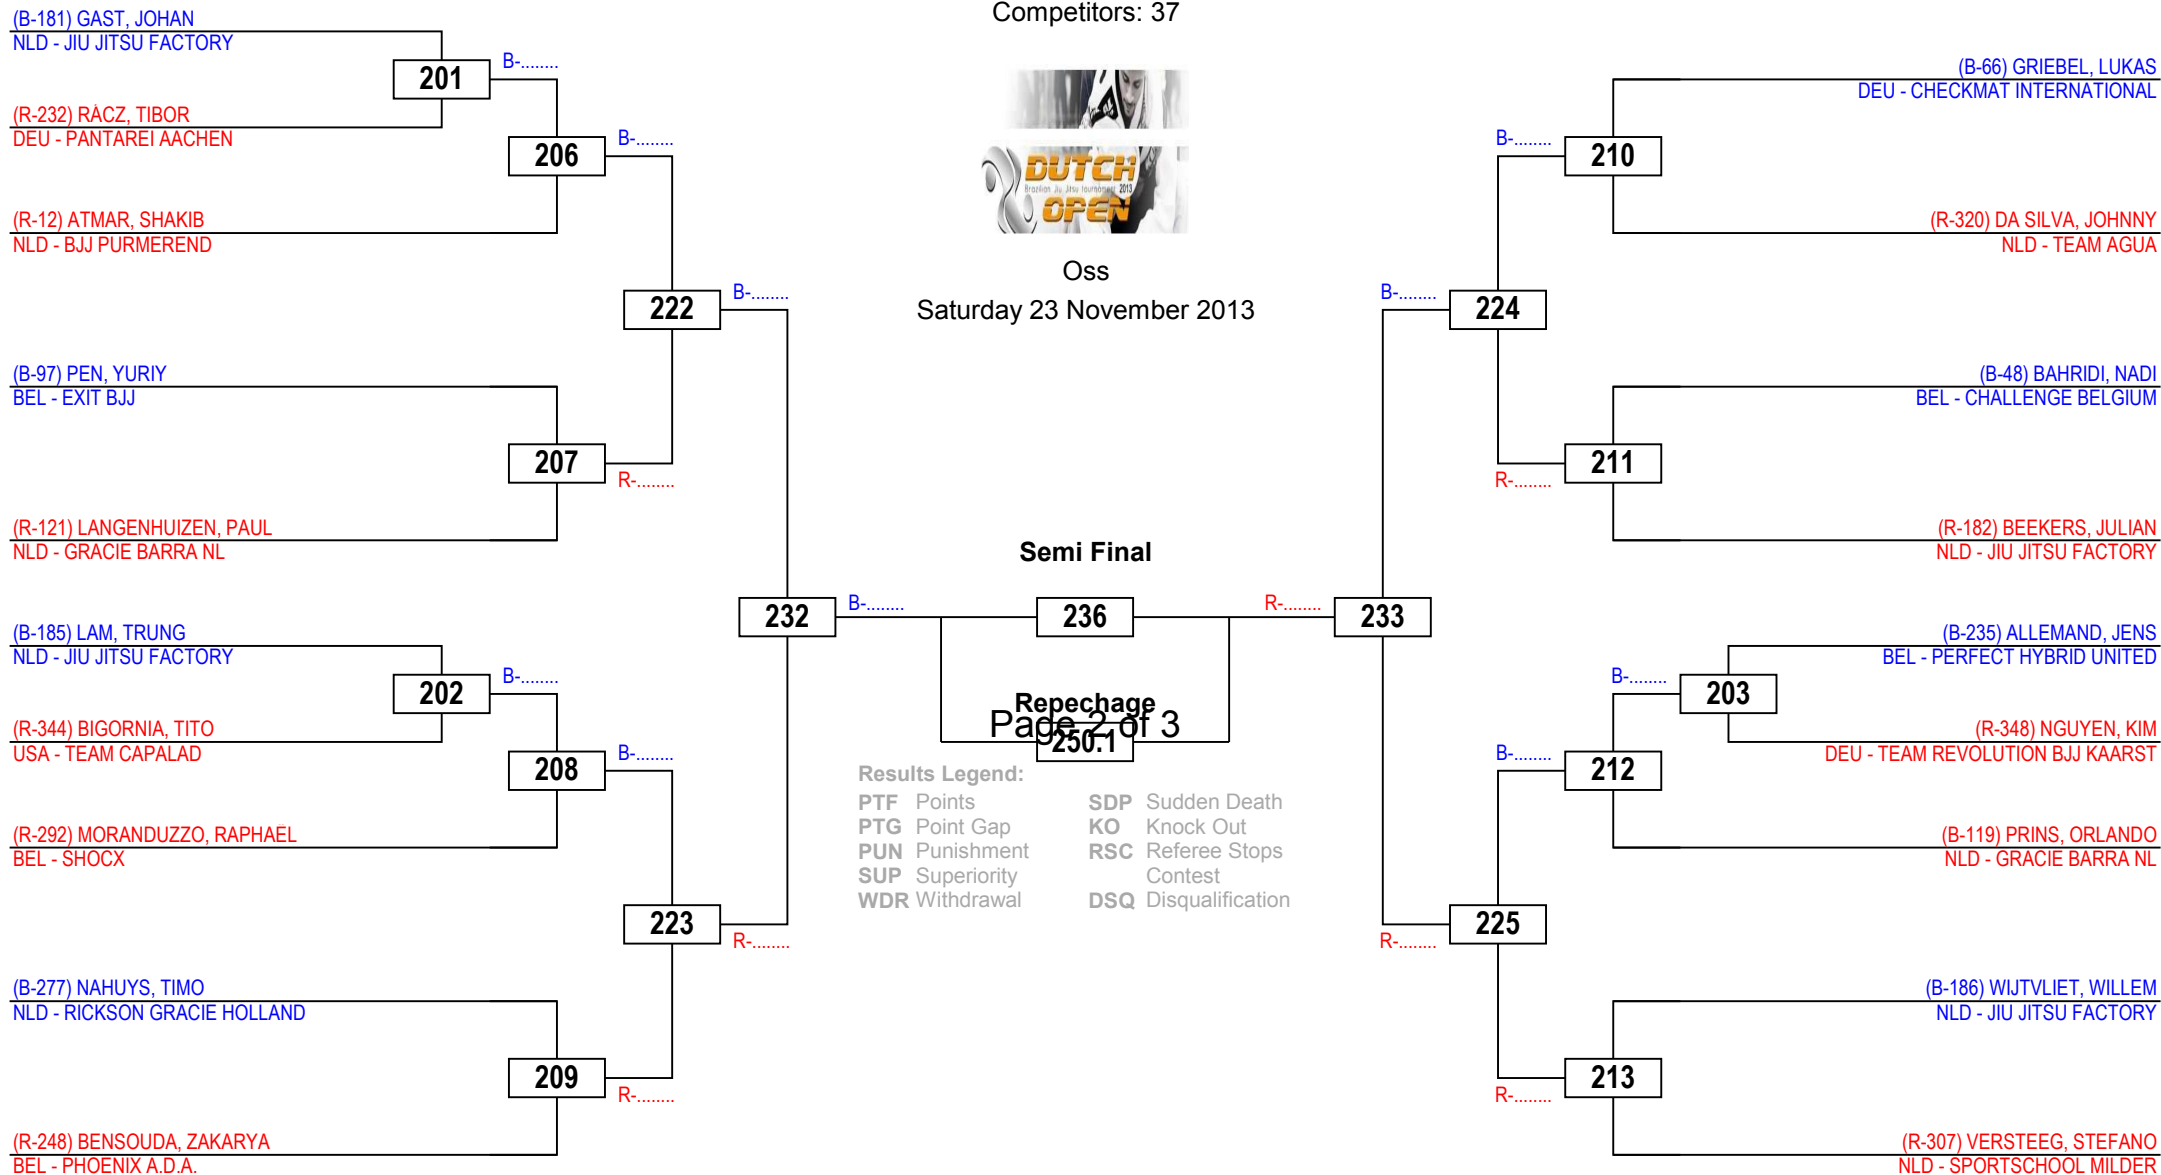

Brazilian Jiu-Jitsu Dutch Open 2013

Men White belt Light, -76

Competitors: 37

Oss

Saturday 23 November 2013

Semi Final

Repechage
Page 2 of 3
250.1

Results Legend:

PTF Points	SDP Sudden Death
PTG Point Gap	KO Knock Out
PUN Punishment	RSC Referee Stops Contest
SUP Superiority	DSQ Disqualification
WDR Withdrawal