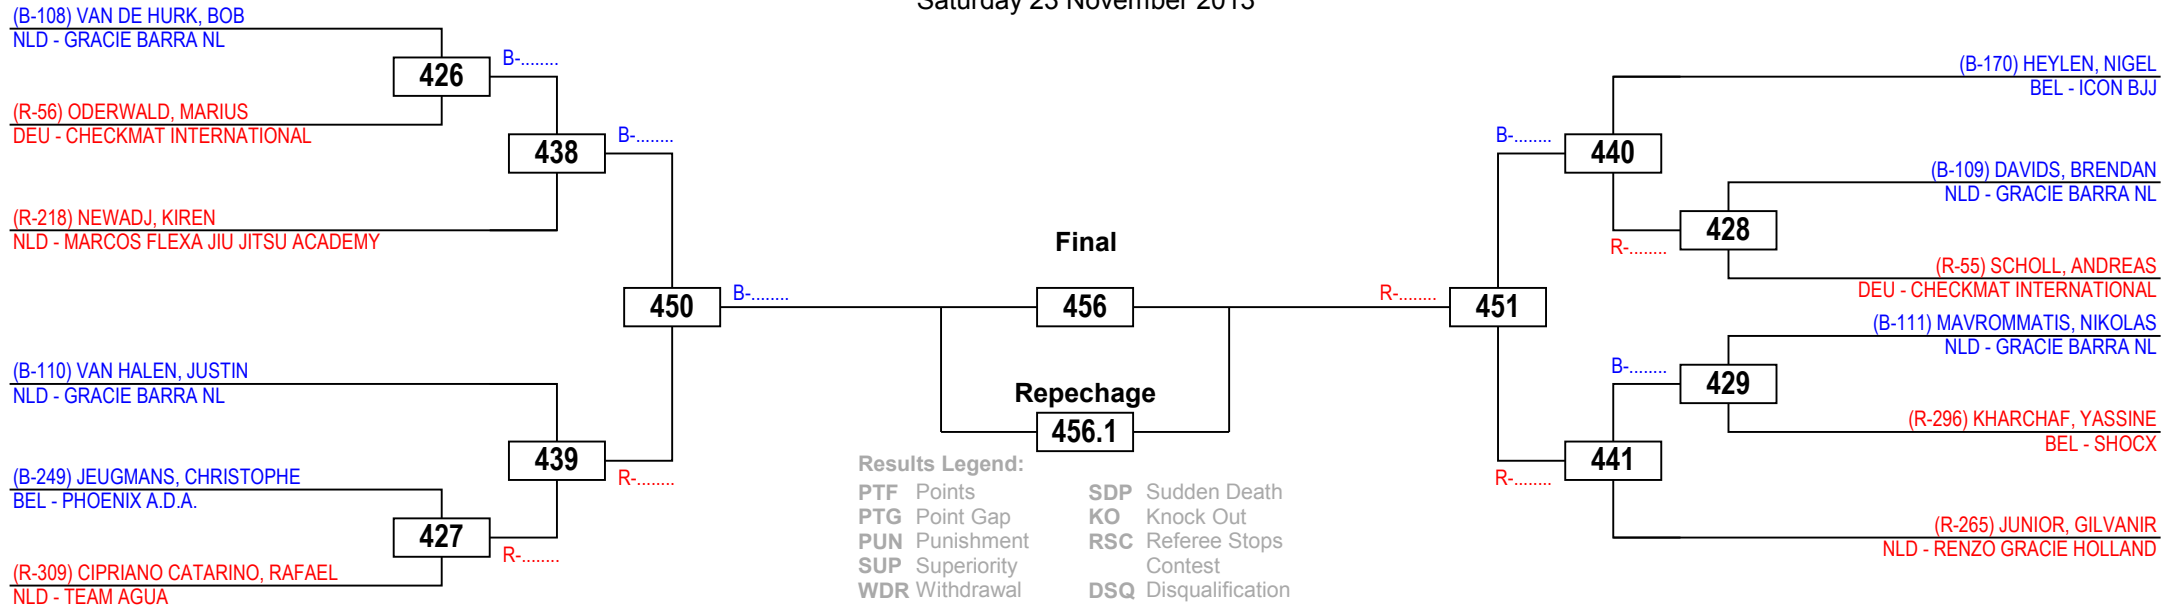

(R-143) VAN DE GEUGTEN, GLENN
NLD - GRACIE BARRA NL

457

457.1

Brazilian Jiu-Jitsu Dutch Open 2013

Men Blue belt Feather, -70

Competitors: 12

Oss

Saturday 23 November 2013