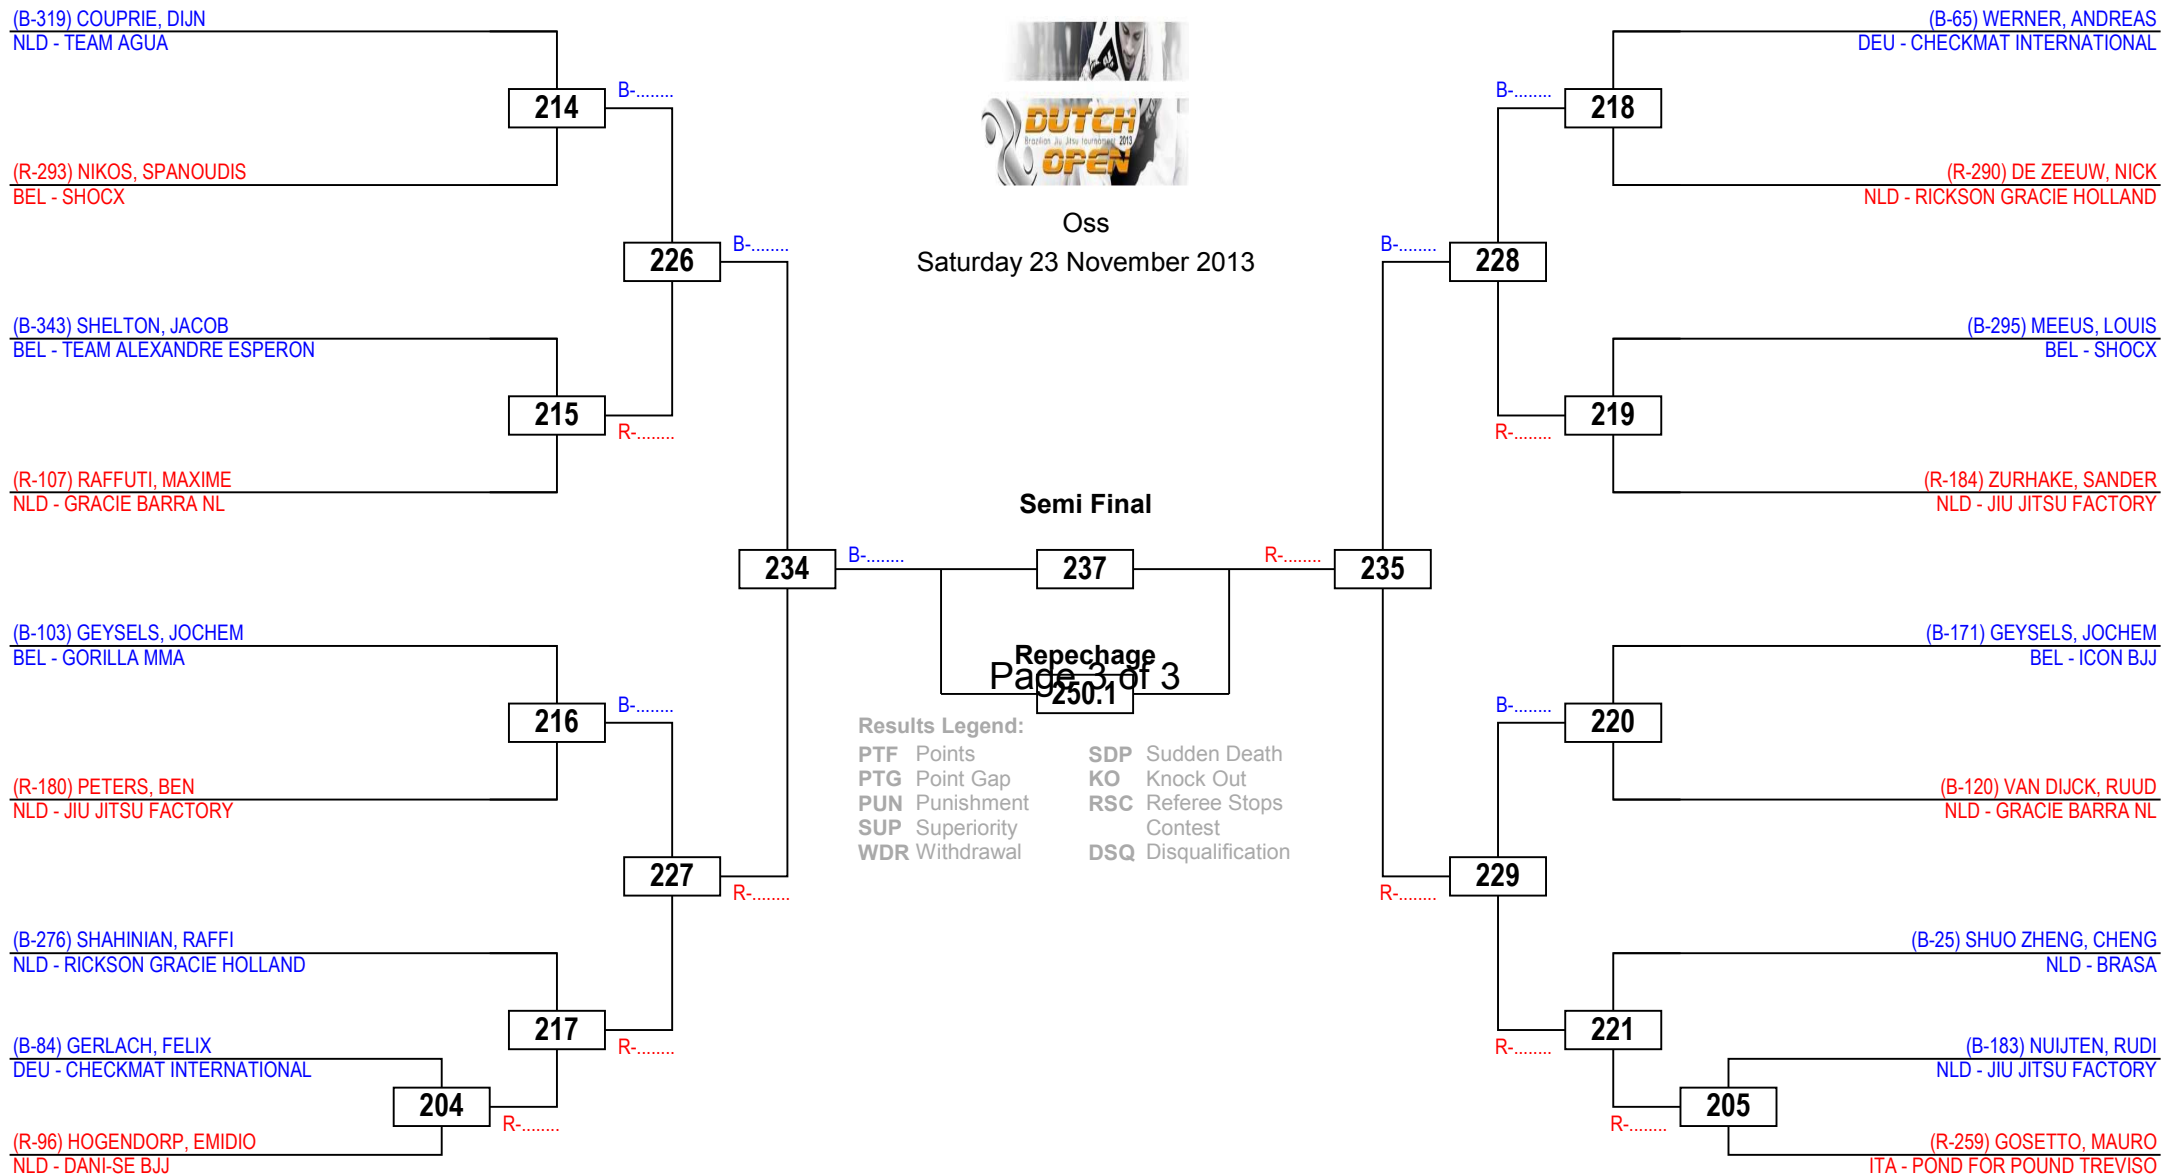

Competitors: 37

Oss

Saturday 23 November 2013

Semi Final

Repechage
Page 3 of 3
250.1

Results Legend:

PTF Points	SDP Sudden Death
PTG Point Gap	KO Knock Out
PUN Punishment	RSC Referee Stops Contest
SUP Superiority	DSQ Disqualification
WDR Withdrawal	