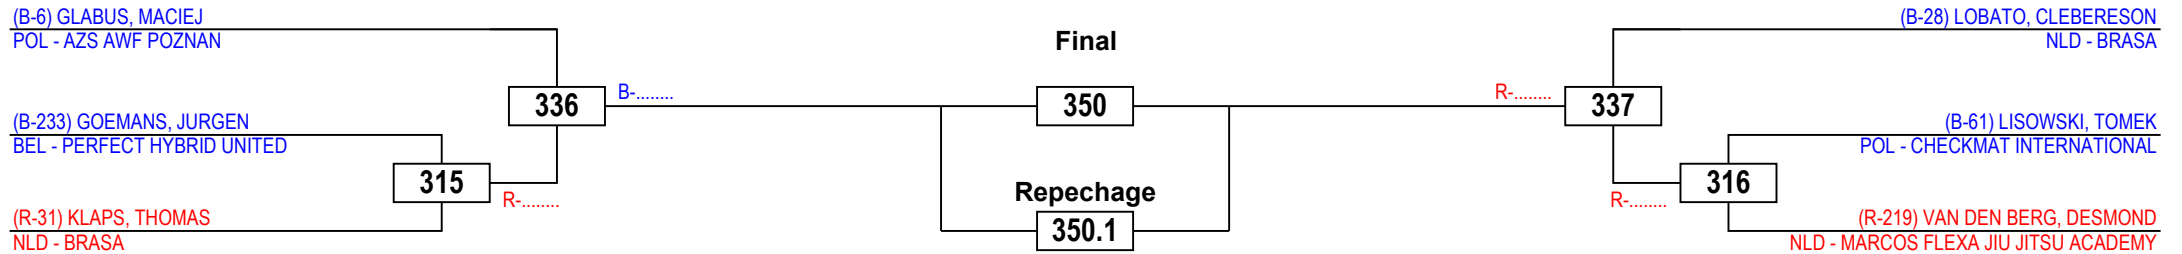

Brazilian Jiu-Jitsu Dutch Open 2013

Men Brown and black belt Heavy, -94,3

Competitors: 6

Oss

Saturday 23 November 2013

Results Legend:

PTF	Points	SDP	Sudden Death
PTG	Point Gap	KO	Knock Out
PUN	Punishment	RSC	Referee Stops Contest
SUP	Superiority	DSQ	Disqualification
WDR	Withdrawal