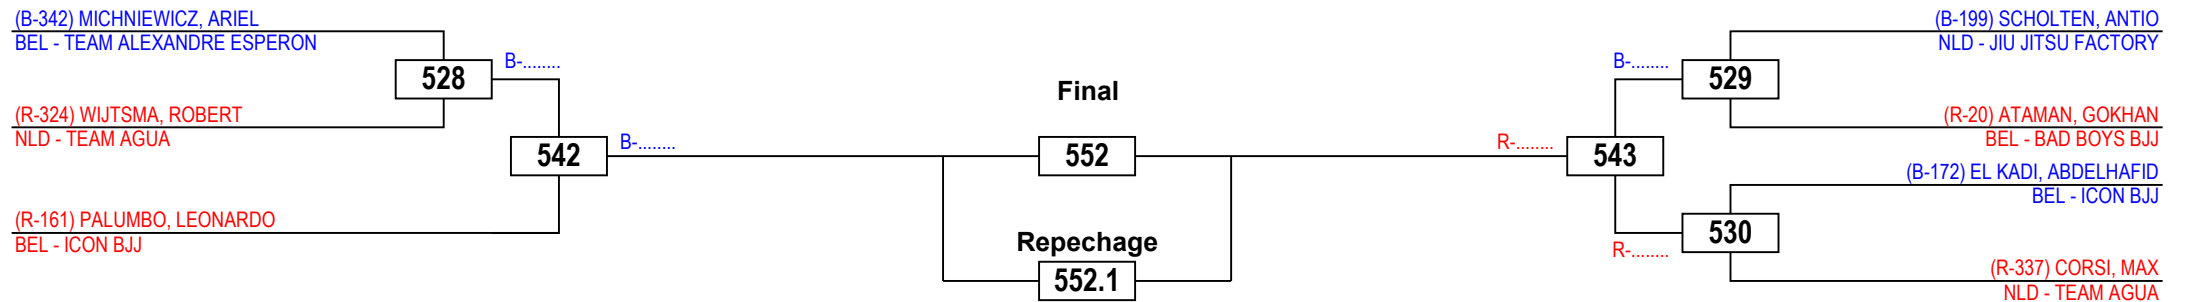

Brazilian Jiu-Jitsu Dutch Open 2013

Men White belt Ultra Heavy, +100,5

Competitors: 7

Oss

Saturday 23 November 2013

Results Legend:

PTF	Points	SDP	Sudden Death
PTG	Point Gap	KO	Knock Out
PUN	Punishment	RSC	Referee Stops Contest
SUP	Superiority	DSQ	Disqualification
WDR	Withdrawal