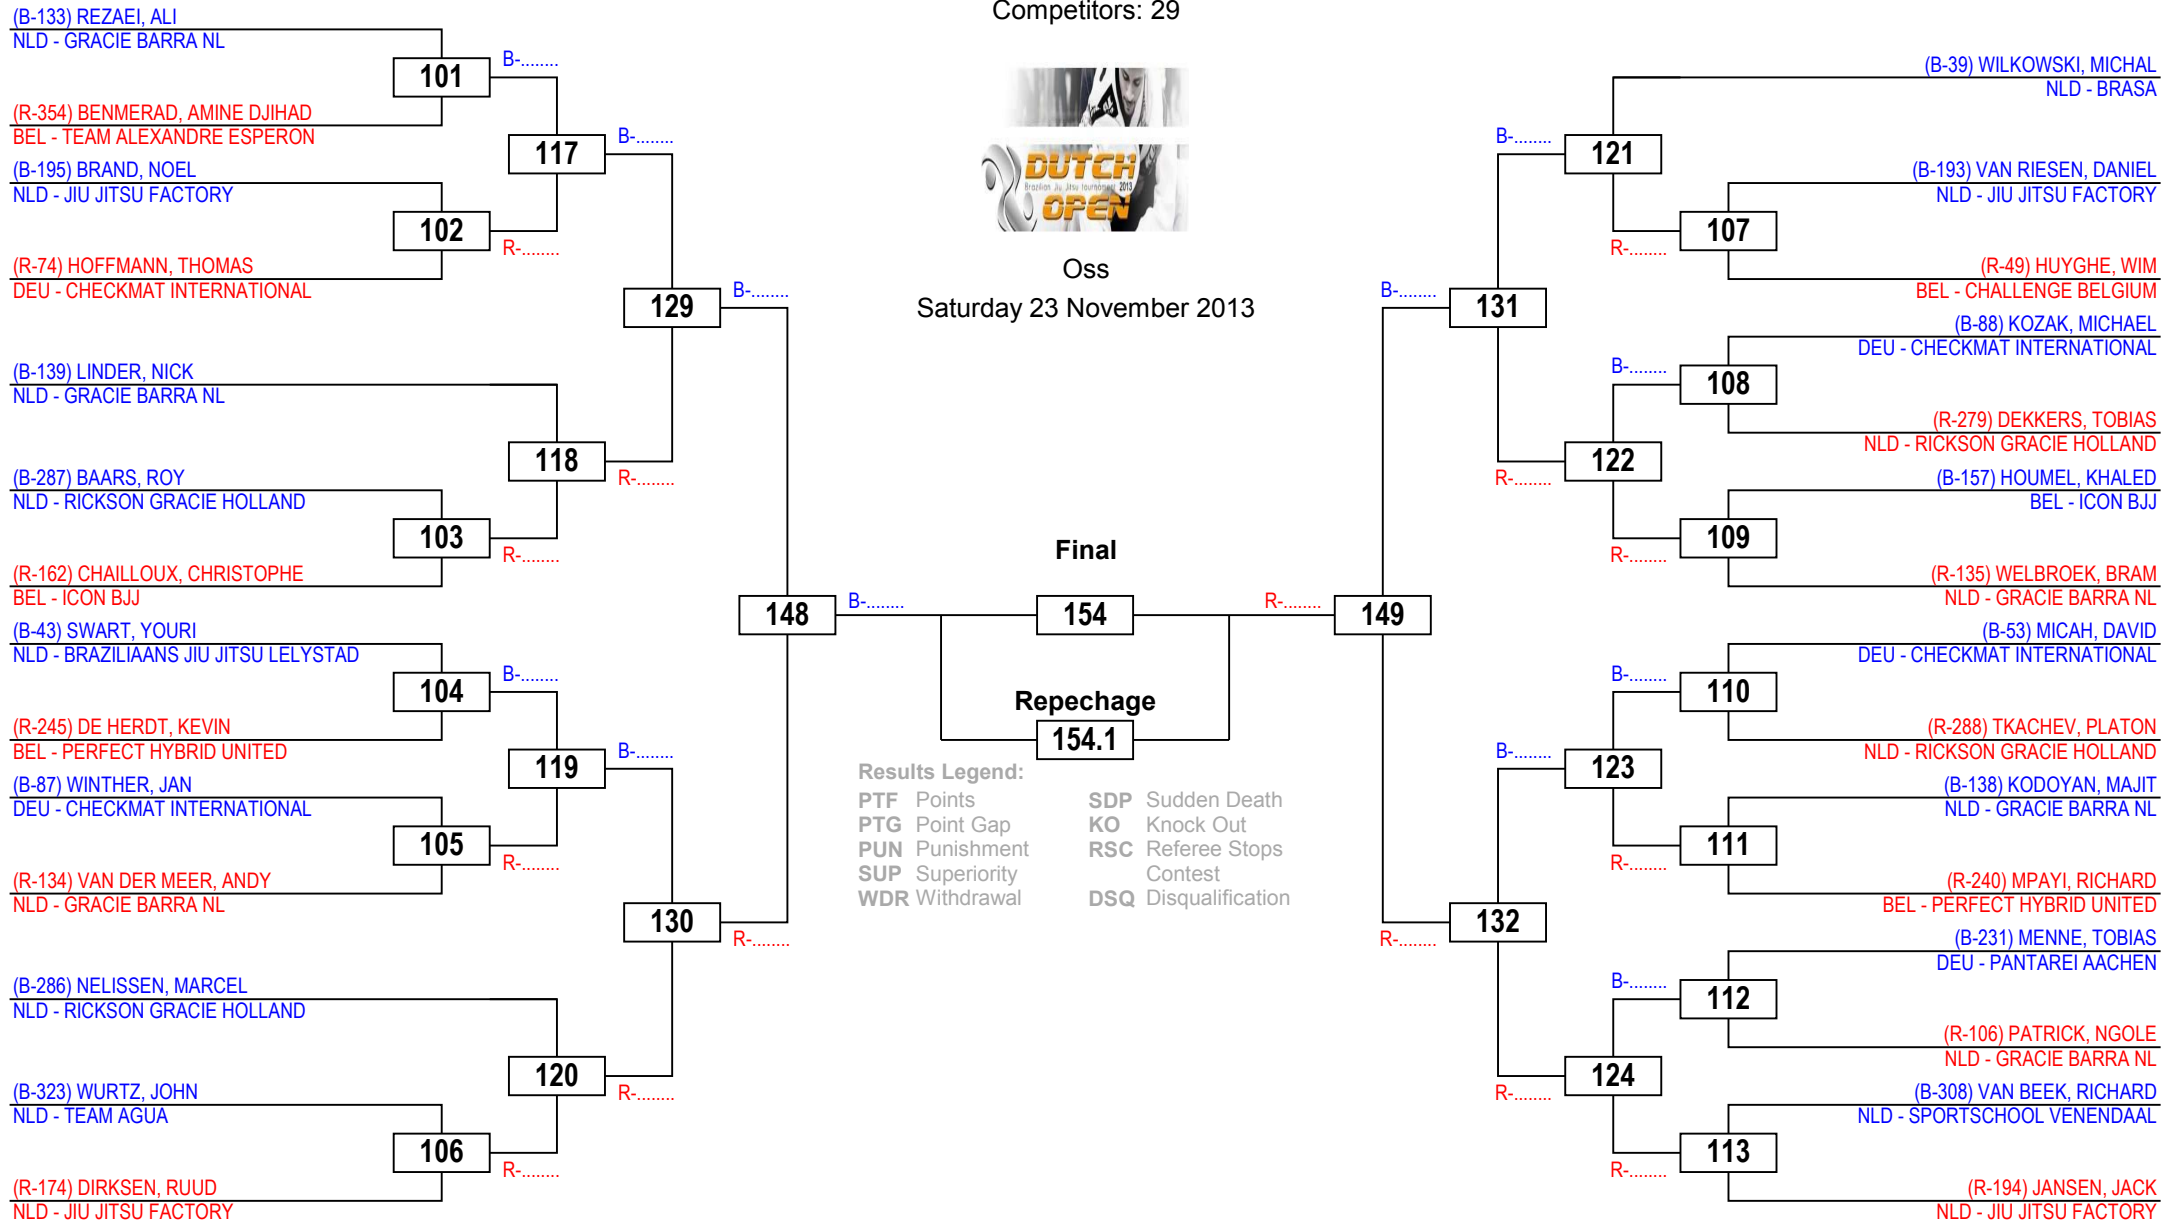

Competitors: 29

Oss

Saturday 23 November 2013

Final

Repechage

Results Legend:

PTF Points	SDP Sudden Death
PTG Point Gap	KO Knock Out
PUN Punishment	RSC Referee Stops Contest
SUP Superiority	DSQ Disqualification
WDR Withdrawal	