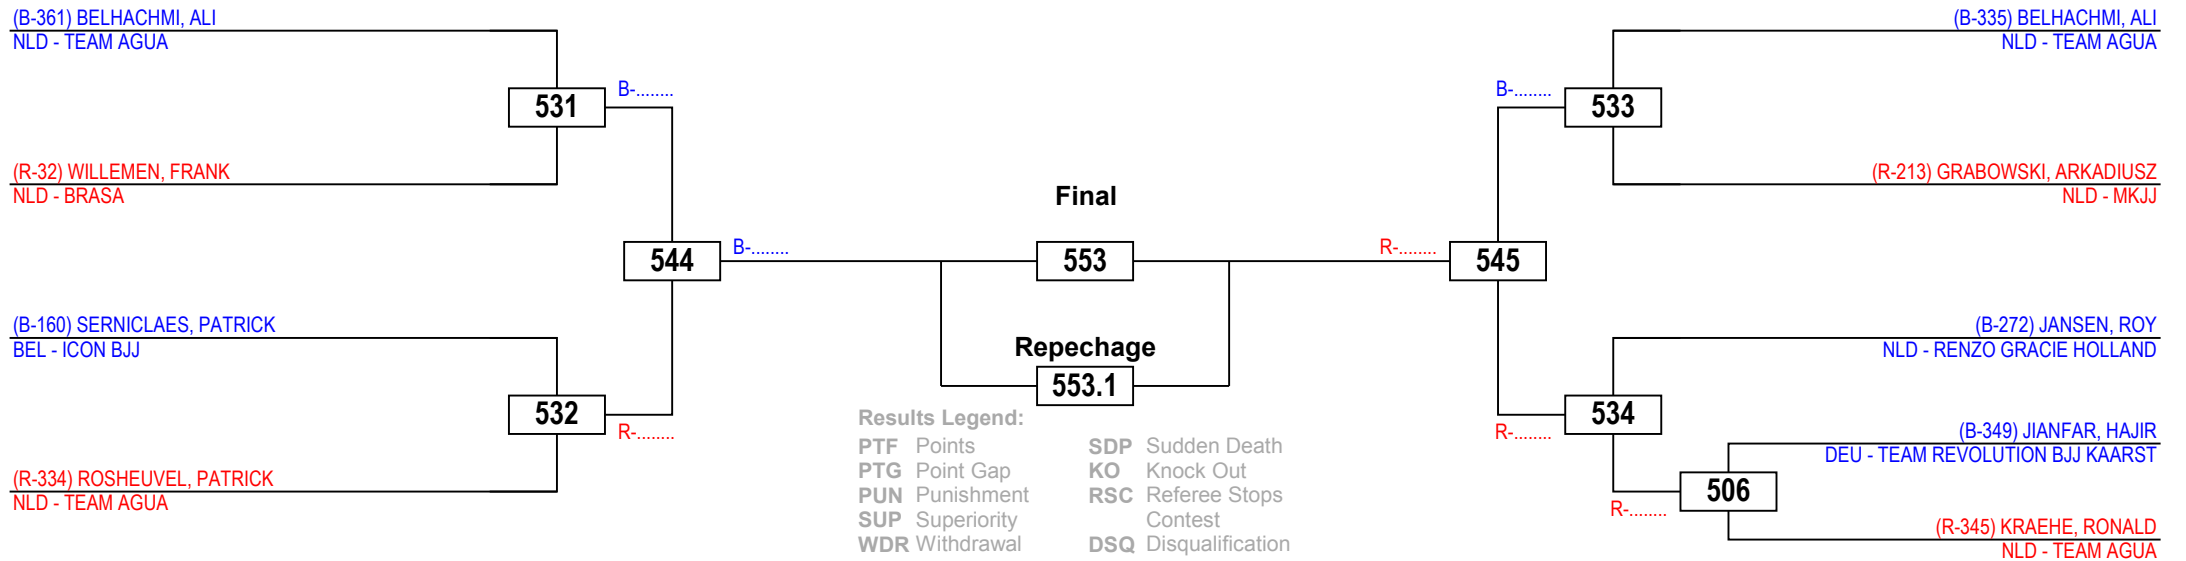

Brazilian Jiu-Jitsu Dutch Open 2013

Senior men White belt Heavy, -94,3

Competitors: 9

Oss

Saturday 23 November 2013