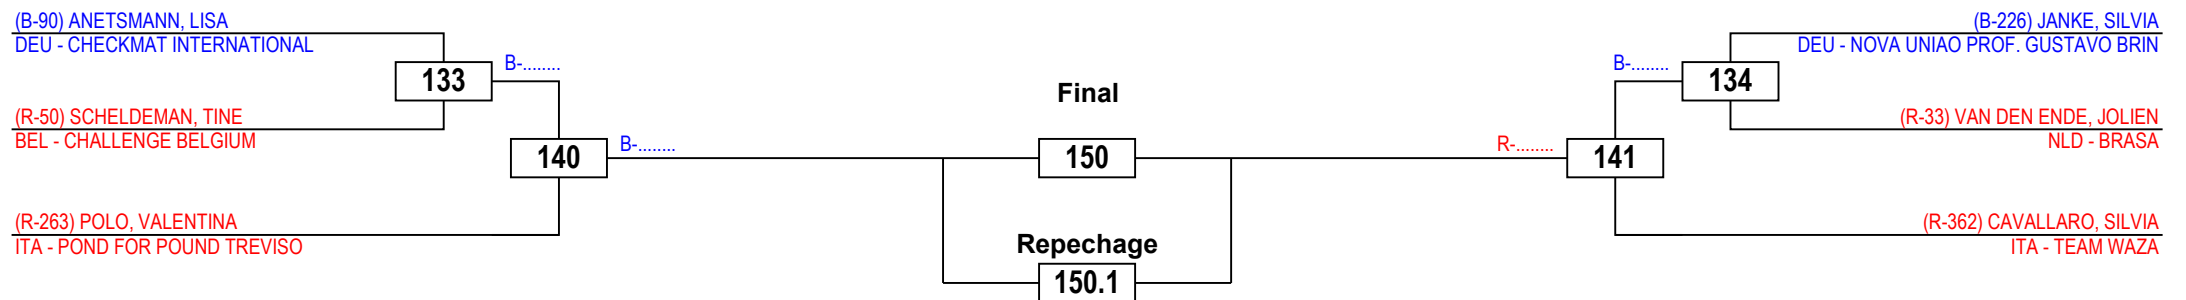

Brazilian Jiu-Jitsu Dutch Open 2013

Women White belt Middle, -60,5

Competitors: 6

Oss

Saturday 23 November 2013

Results Legend:

- | | | | |
|-----|-------------|-----|-----------------------|
| PTF | Points | SDP | Sudden Death |
| PTG | Point Gap | KO | Knock Out |
| PUN | Punishment | RSC | Referee Stops Contest |
| SUP | Superiority | DSQ | Disqualification |
| WDR | Withdrawal | | |