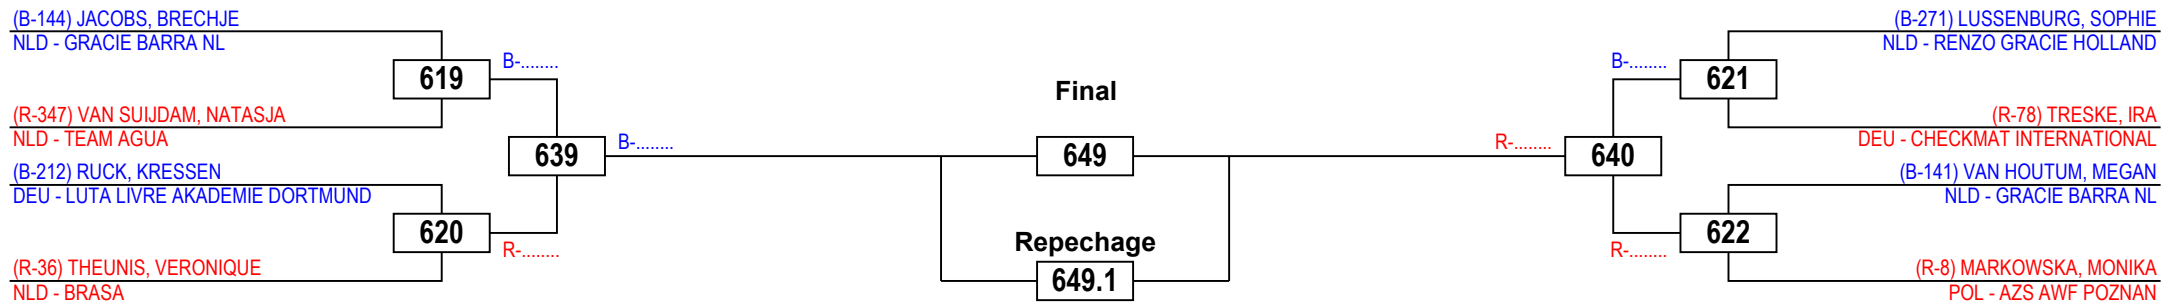

Brazilian Jiu-Jitsu Dutch Open 2013

Women Blue belt Med. Heavy, +60,5

Competitors: 8

Oss

Saturday 23 November 2013

Brazilian Jiu-Jitsu Dutch Open 2013

Women Elite (purple, brown, black belt) Med

Competitors: 2