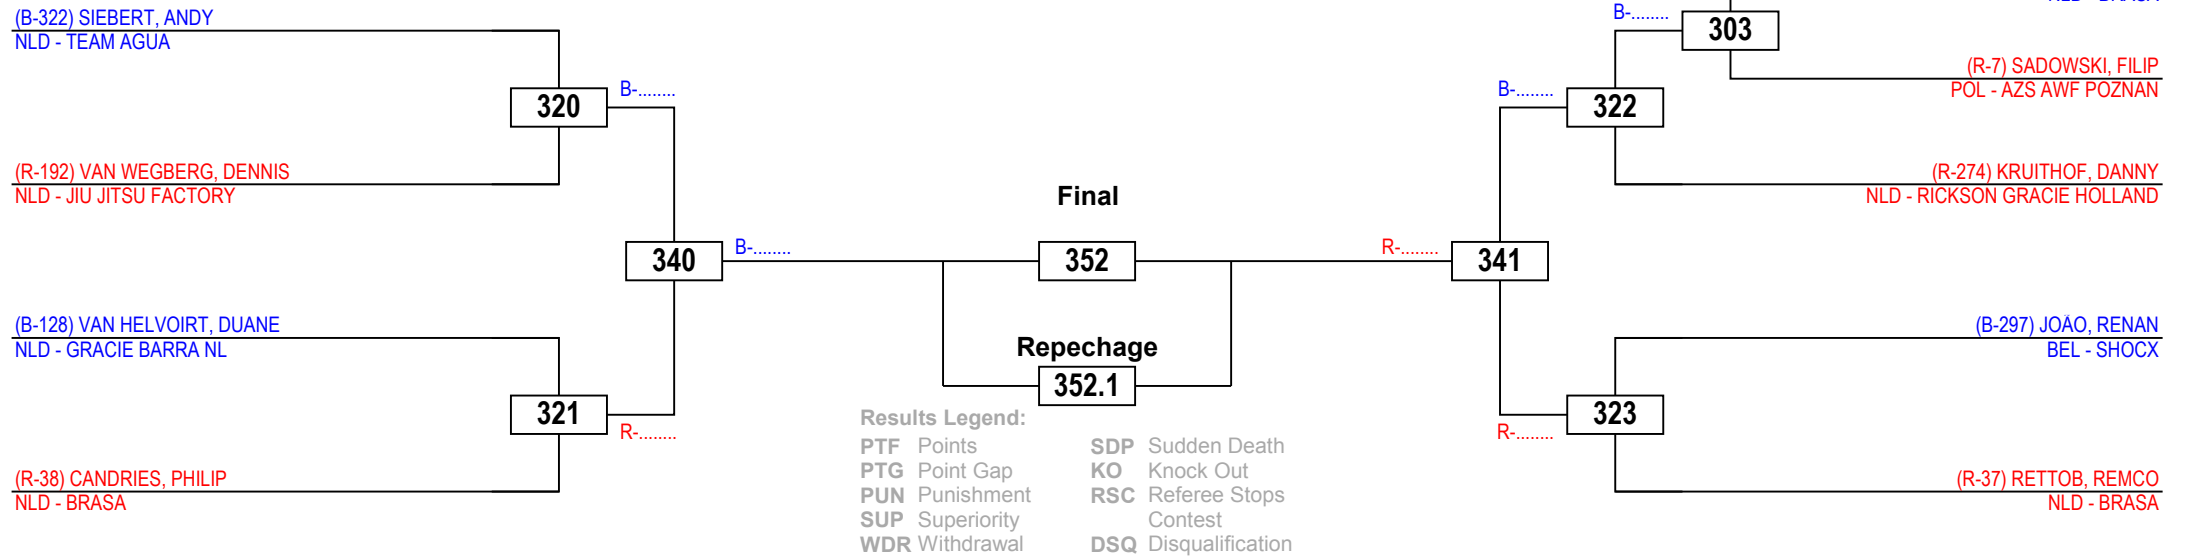

(B-26) THIENPONT, STAPHO
NLD - BRASA

(R-151) HAUPRICH, KAI
DEU - GRACIE JIU JITSU D-TOWN

Brazilian Jiu-Jitsu Dutch Open 2013

Men Brown and black belt Middle, -82,3

Competitors: 9

Oss

Saturday 23 November 2013