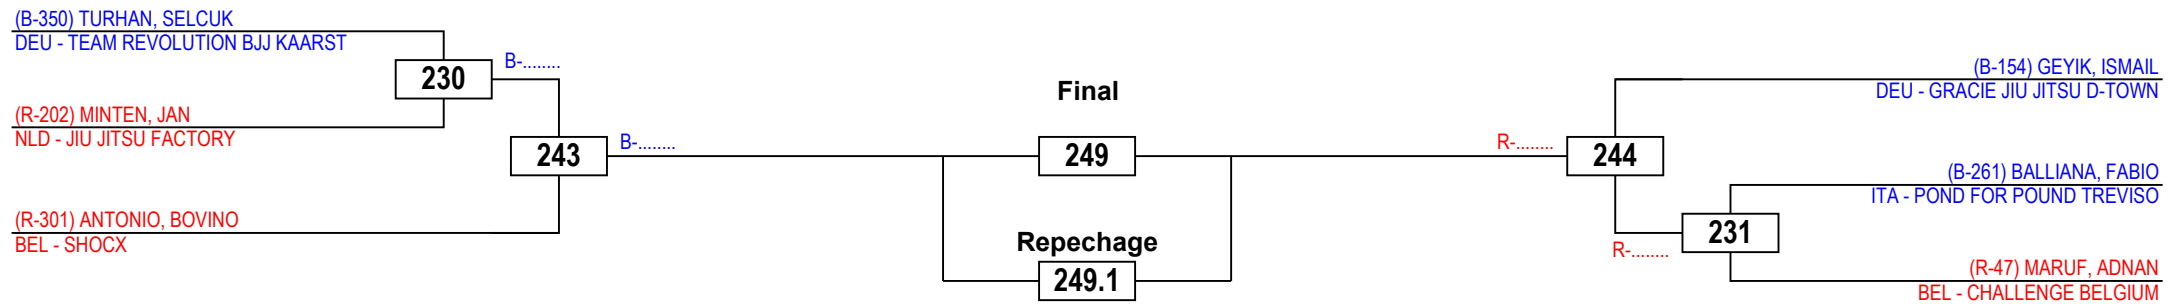

Brazilian Jiu-Jitsu Dutch Open 2013

Senior men Blue belt Middle, -82,3

Competitors: 6

Oss

Saturday 23 November 2013

Results Legend:

PTF Points	SDP Sudden Death
PTG Point Gap	KO Knock Out
PUN Punishment	RSC Referee Stops Contest
SUP Superiority	DSQ Disqualification
WDR Withdrawal