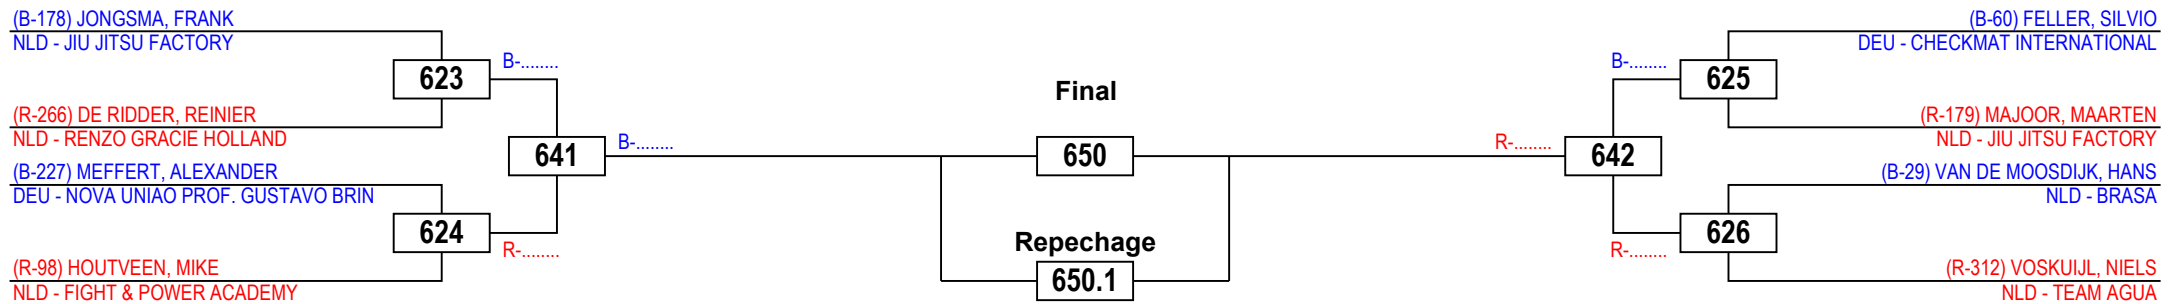

Brazilian Jiu-Jitsu Dutch Open 2013

Men Blue belt Heavy, -94,3

Competitors: 8

Oss

Saturday 23 November 2013

Results Legend:

PTF	Points	SDP	Sudden Death
PTG	Point Gap	KO	Knock Out
PUN	Punishment	RSC	Referee Stops Contest
SUP	Superiority	DSQ	Disqualification
WDR	Withdrawal