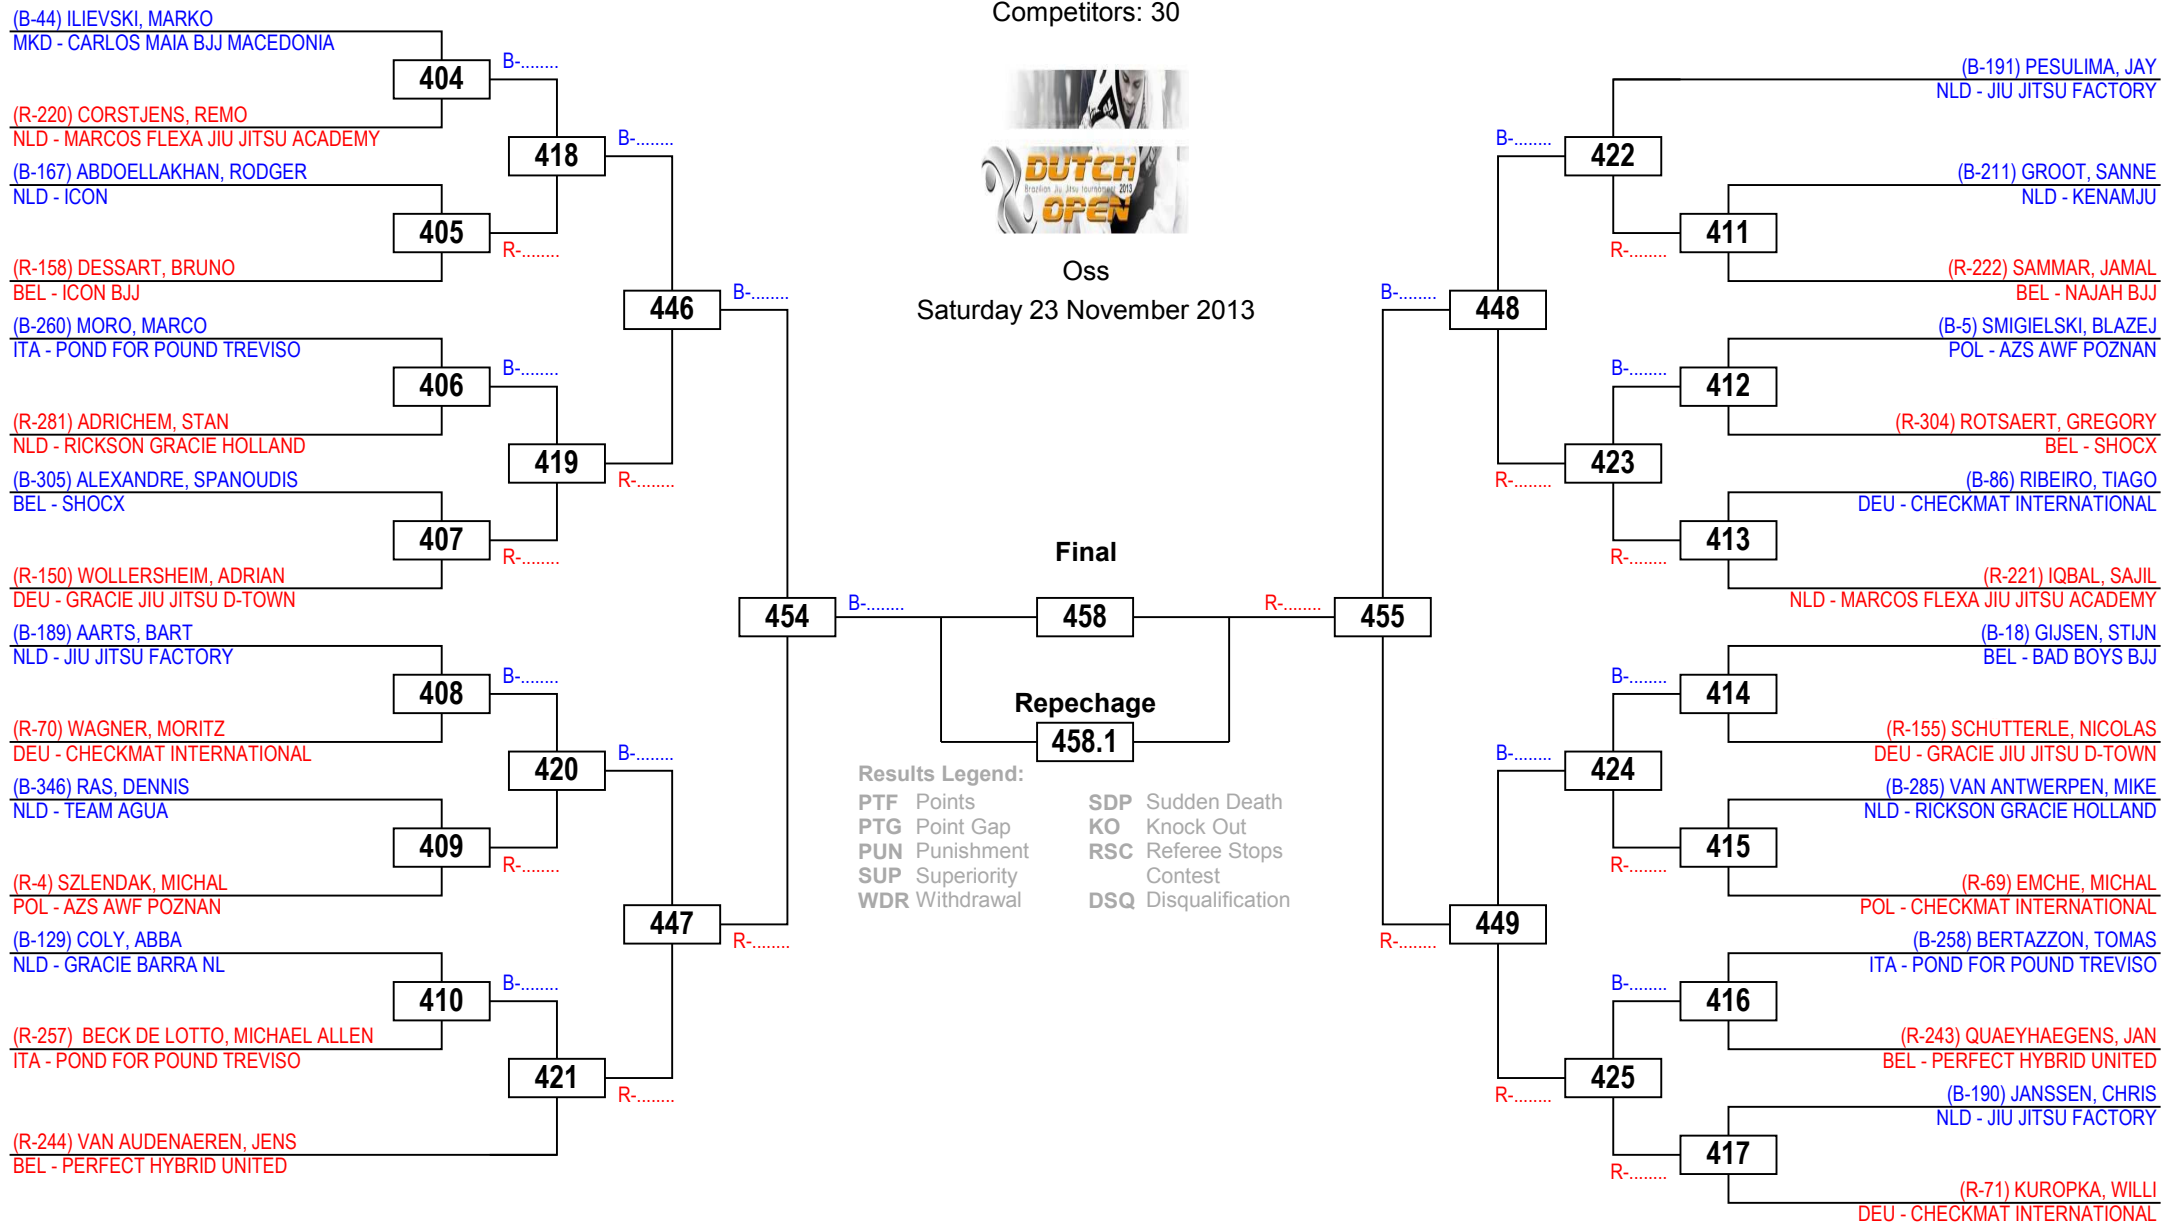

Brazilian Jiu-Jitsu Dutch Open 2013

Men Blue belt Middle, -82,3

Competitors: 30

Oss

Saturday 23 November 2013

Final

Repechage

Results Legend:

PTF Points	SDP Sudden Death
PTG Point Gap	KO Knock Out
PUN Punishment	RSC Referee Stops Contest
SUP Superiority	DSQ Disqualification
WDR Withdrawal