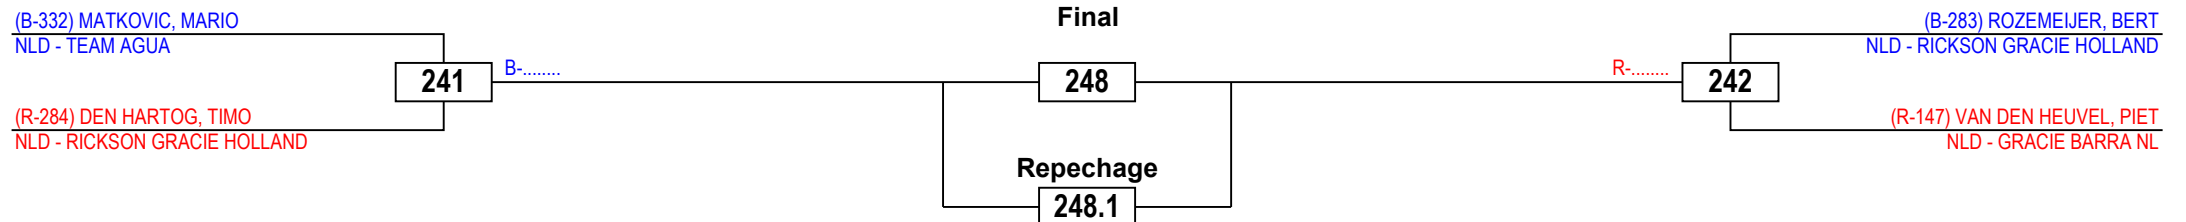

Brazilian Jiu-Jitsu Dutch Open 2013

Senior men White belt Heavy plus, +94,3

Competitors: 4

Oss

Saturday 23 November 2013

Results Legend:

PTF	Points	SDP	Sudden Death
PTG	Point Gap	KO	Knock Out
PUN	Punishment	RSC	Referee Stops Contest
SUP	Superiority	DSQ	Disqualification
WDR	Withdrawal		