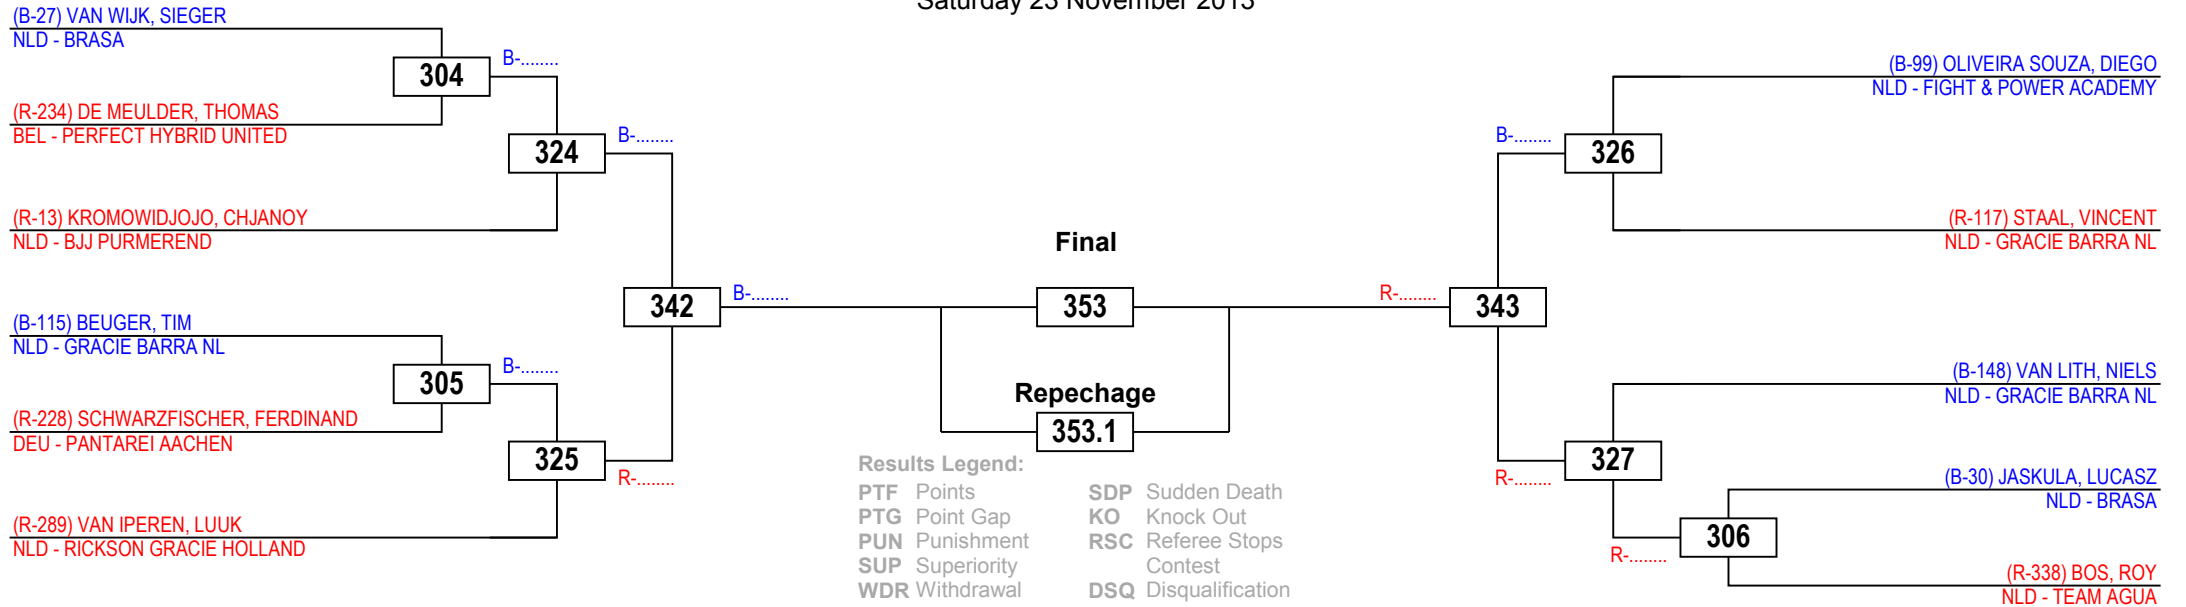

Brazilian Jiu-Jitsu Dutch Open 2013

Men White belt Heavy, -94,3

Competitors: 11

Oss

Saturday 23 November 2013