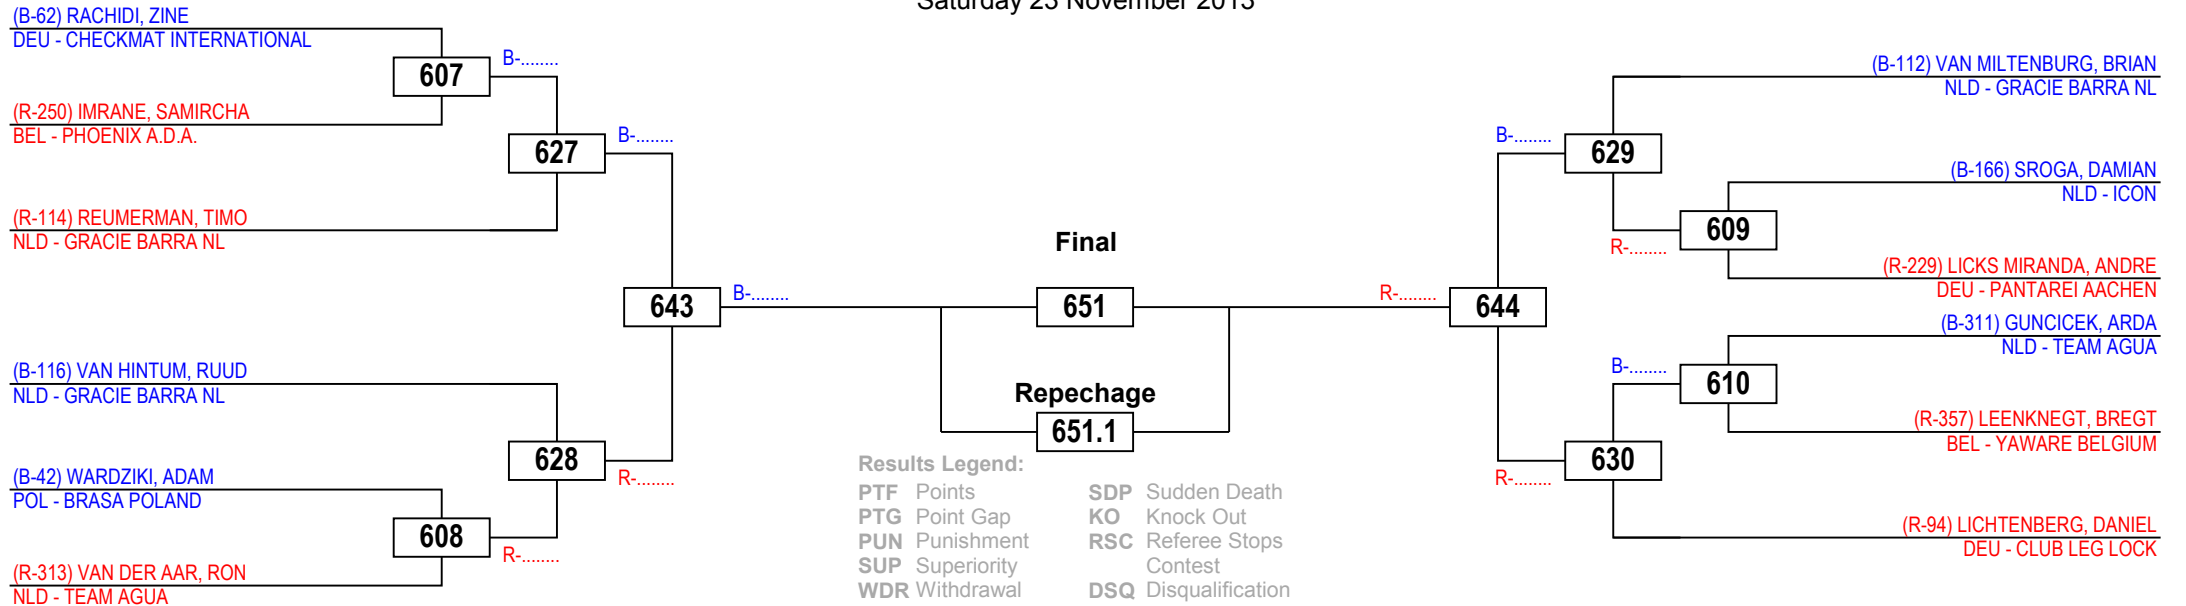

Brazilian Jiu-Jitsu Dutch Open 2013

Men Purple belt Heavy, -94,3

Competitors: 12

Oss

Saturday 23 November 2013

Brazilian Jiu-Jitsu Dutch Open 2013

Men White belt Med. Heavy, -88,3

Competitors: 17