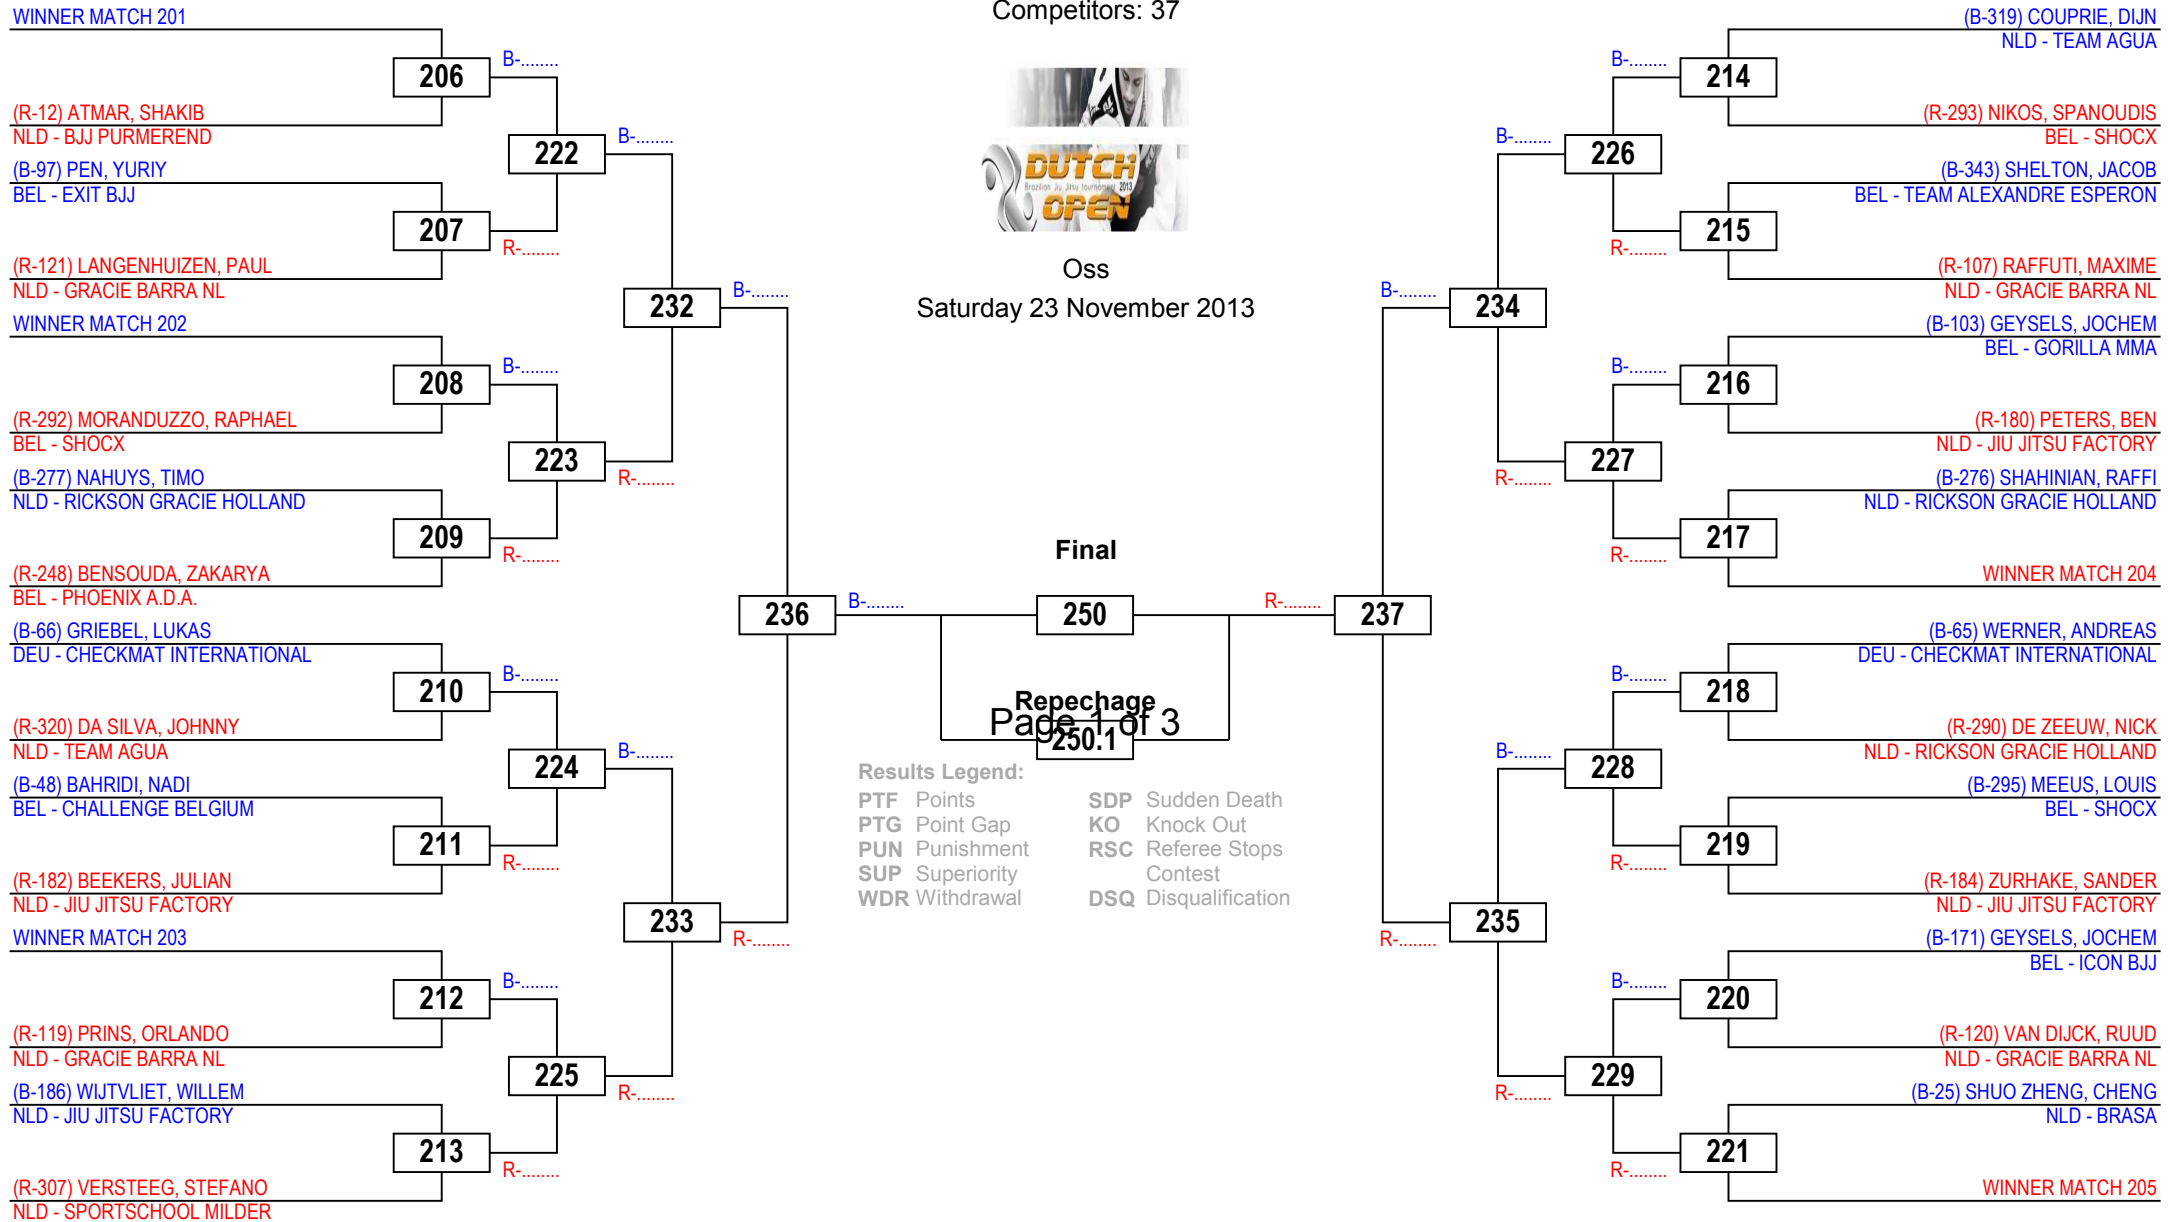

Brazilian Jiu-Jitsu Dutch Open 2013

Men White belt Light, -76

Competitors: 37

Oss

Saturday 23 November 2013

Semi Final

Repechage
Page 2 of 3
250.1

Results Legend: