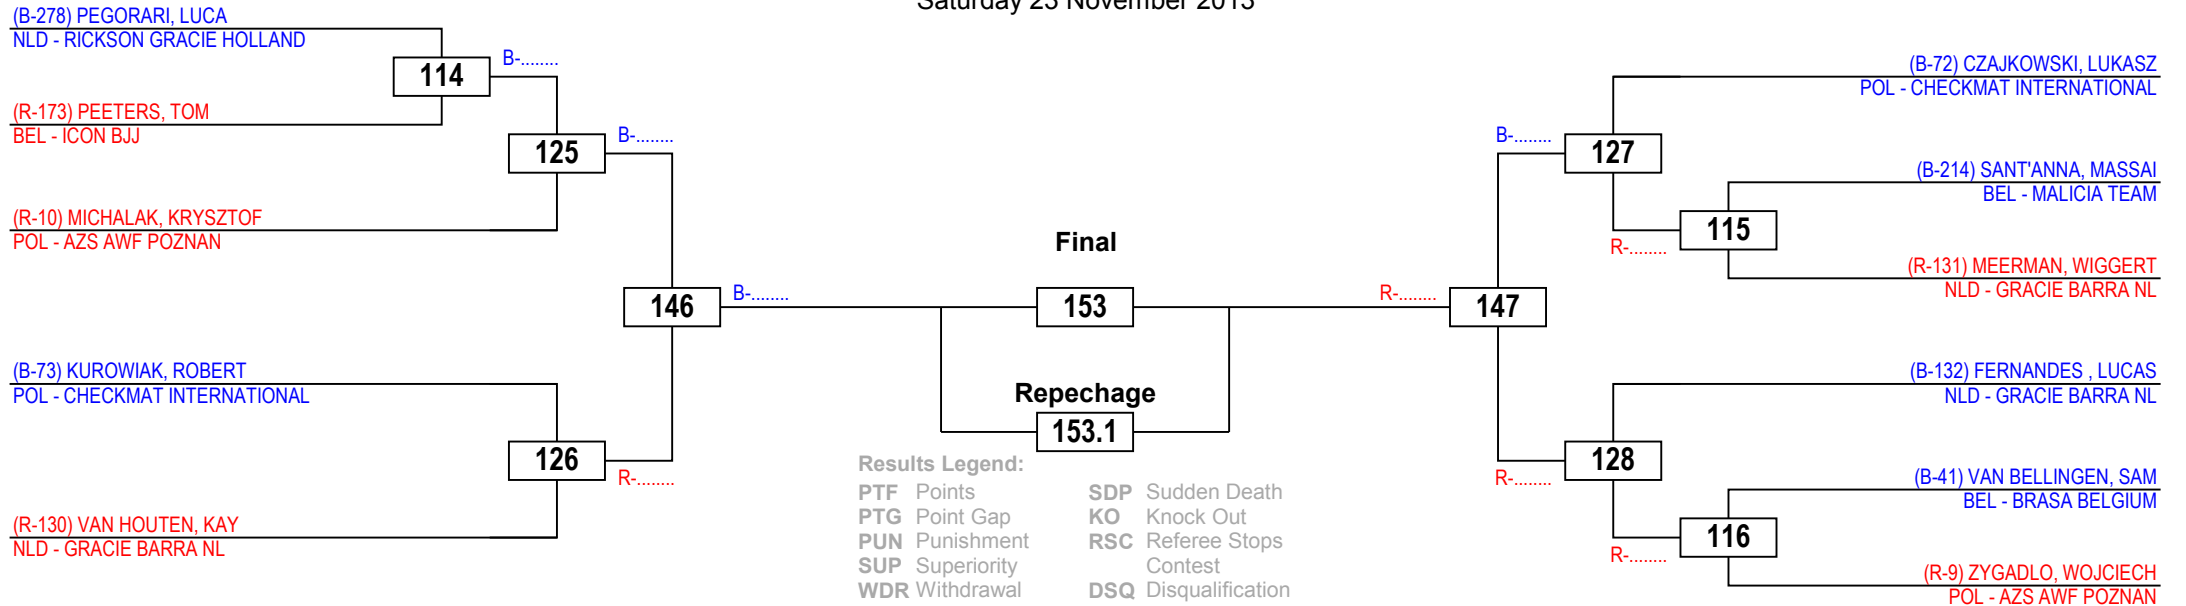

Brazilian Jiu-Jitsu Dutch Open 2013

Men Purple belt Middle, -82,3

Competitors: 11

Oss

Saturday 23 November 2013

Brazilian Jiu-Jitsu Dutch Open 2013

Men White belt Light, -76

Competitors: 37