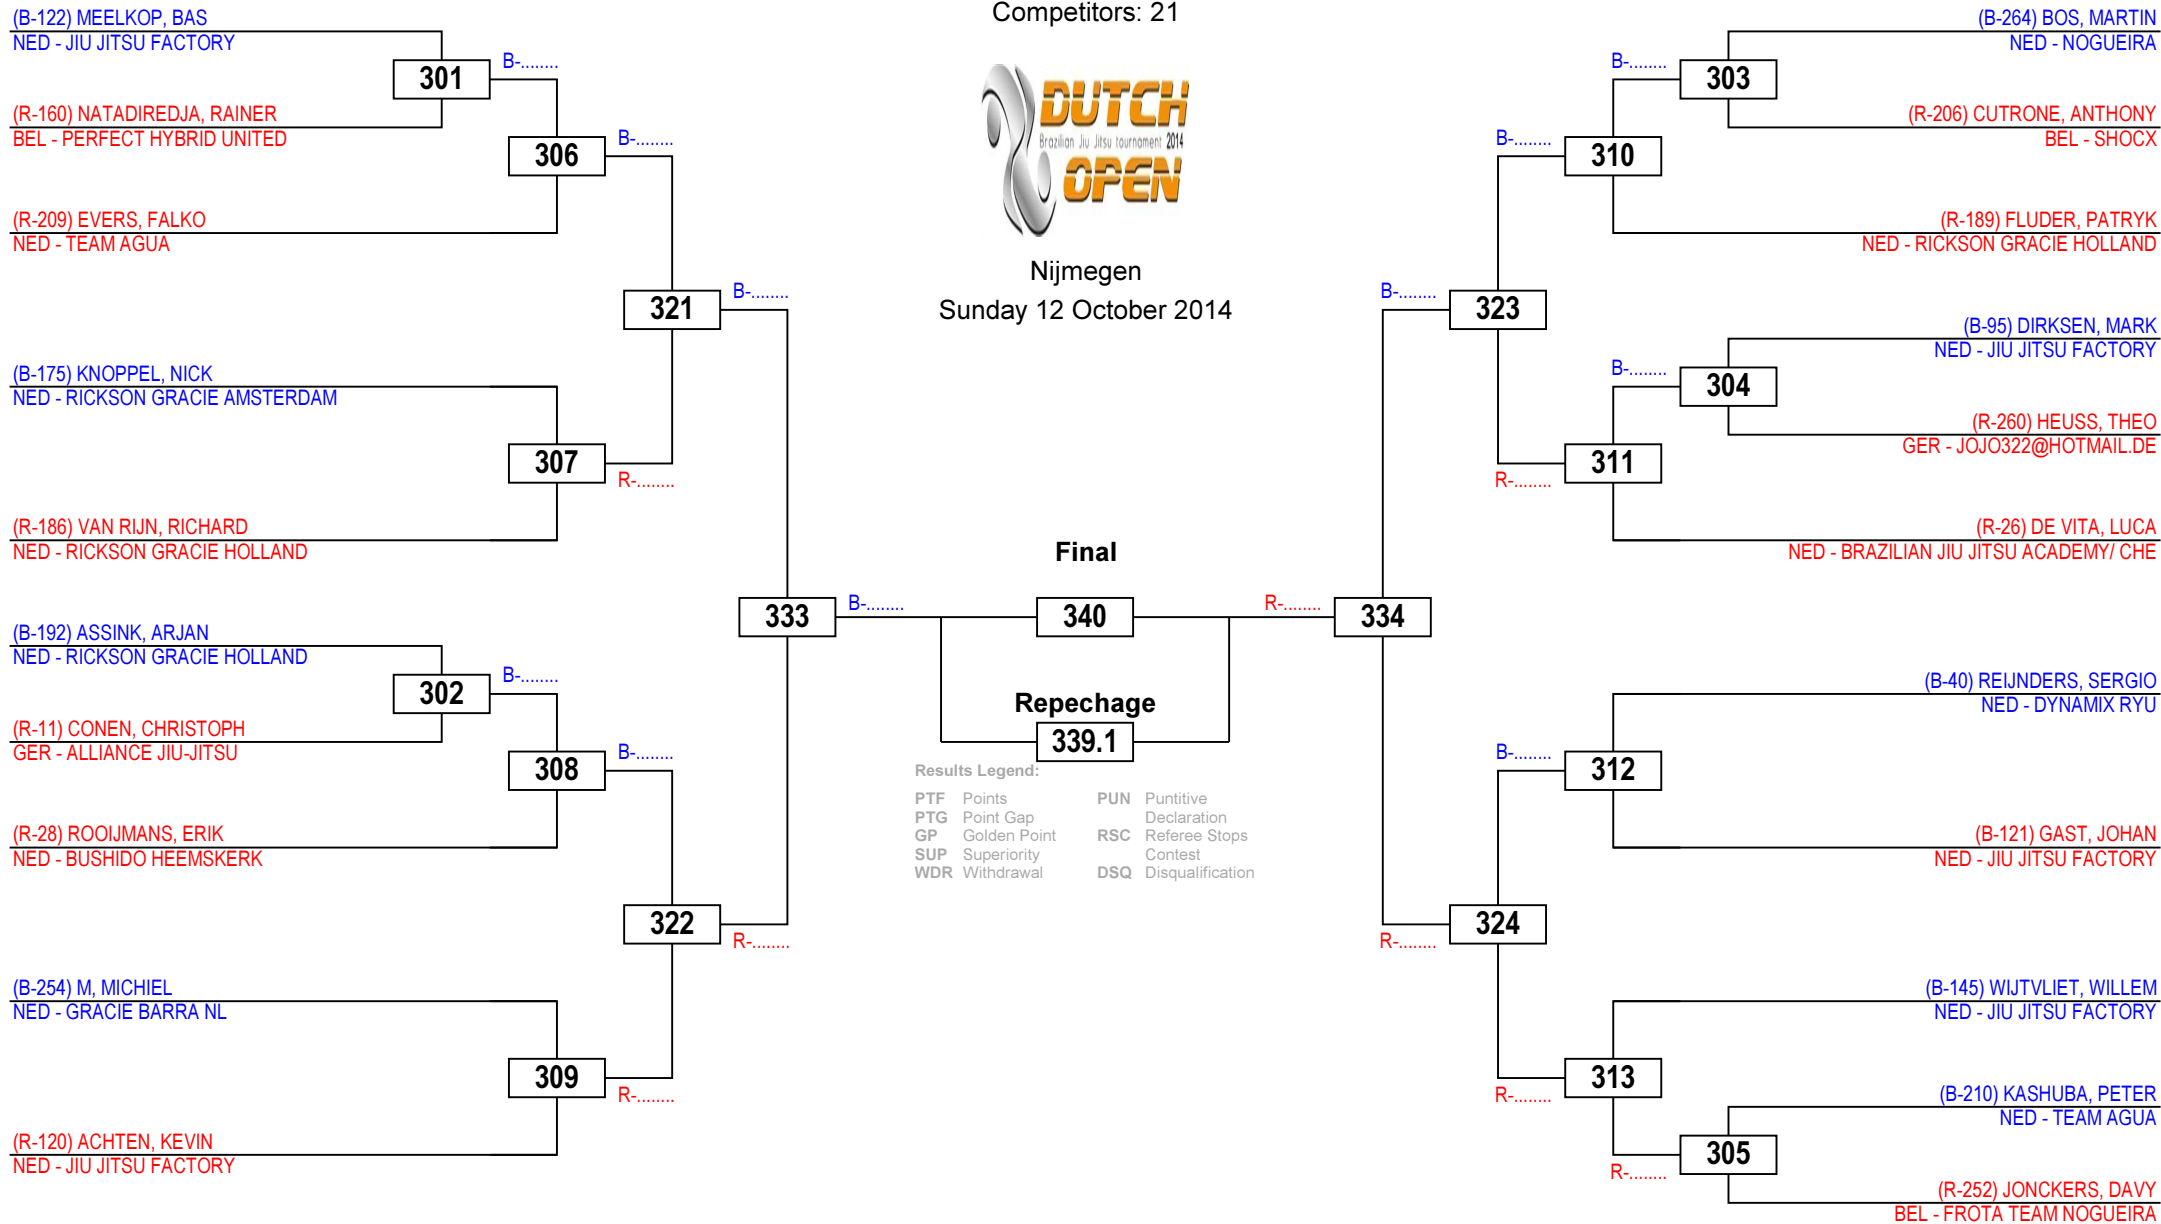

Competitors: 21

Nijmegen
Sunday 12 October 2014

Final

Repechage

Results Legend:

PTF	Points	PUN	Punitive Declaration
PTG	Point Gap	RSC	Referee Stops Contest
GP	Golden Point	DSQ	Disqualification
SUP	Superiority		
WDR	Withdrawal		