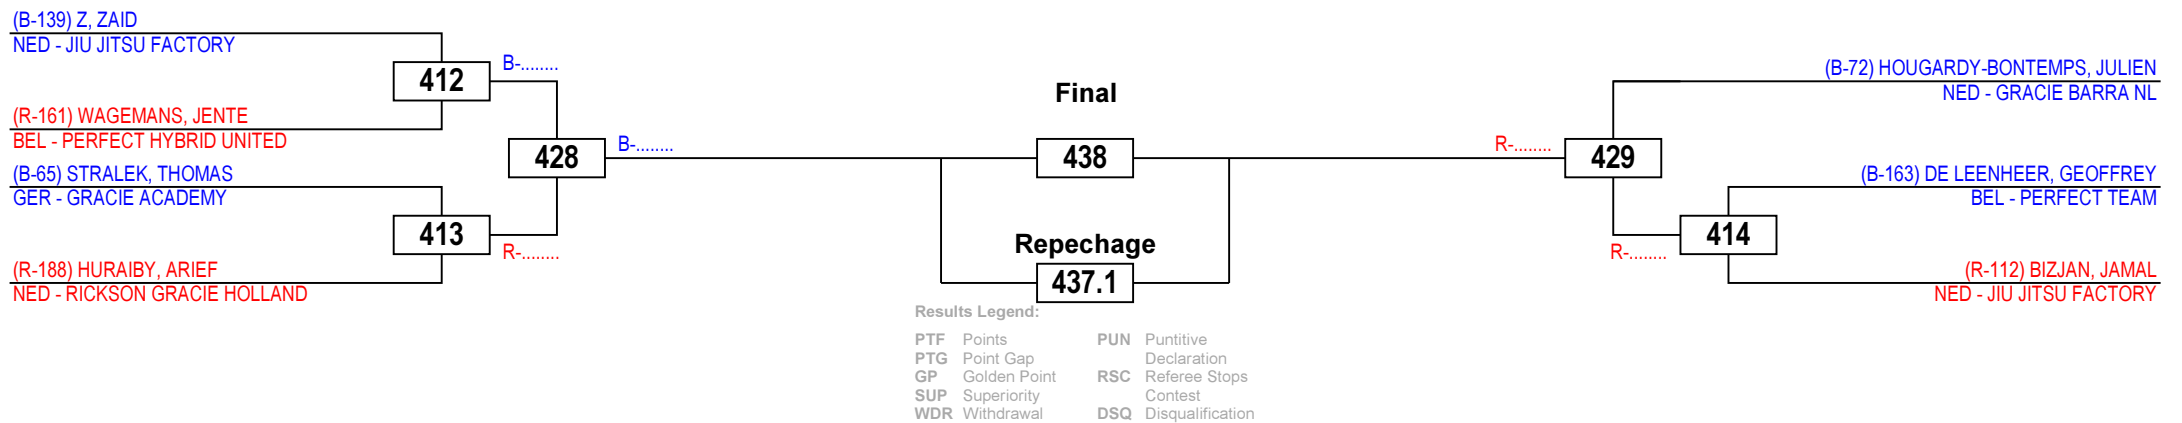

Brazilian Jiu-Jitsu Dutch Open 2014

Men White belt Superfeather, -64

Competitors: 7

Nijmegen

Sunday 12 October 2014

Brazilian Jiu-Jitsu Dutch Open 2014

Men Blue belt Feather, -70

Competitors: 8

Nijmegen

Sunday 12 October 2014

Results Legend:

PTF	Points	PUN	Punitive
PTG	Point Gap		Declaration
GP	Golden Point	RSC	Referee Stops
SUP	Superiority		Contest
WDR	Withdrawal	DSQ	Disqualification

Brazilian Jiu-Jitsu Dutch Open 2014