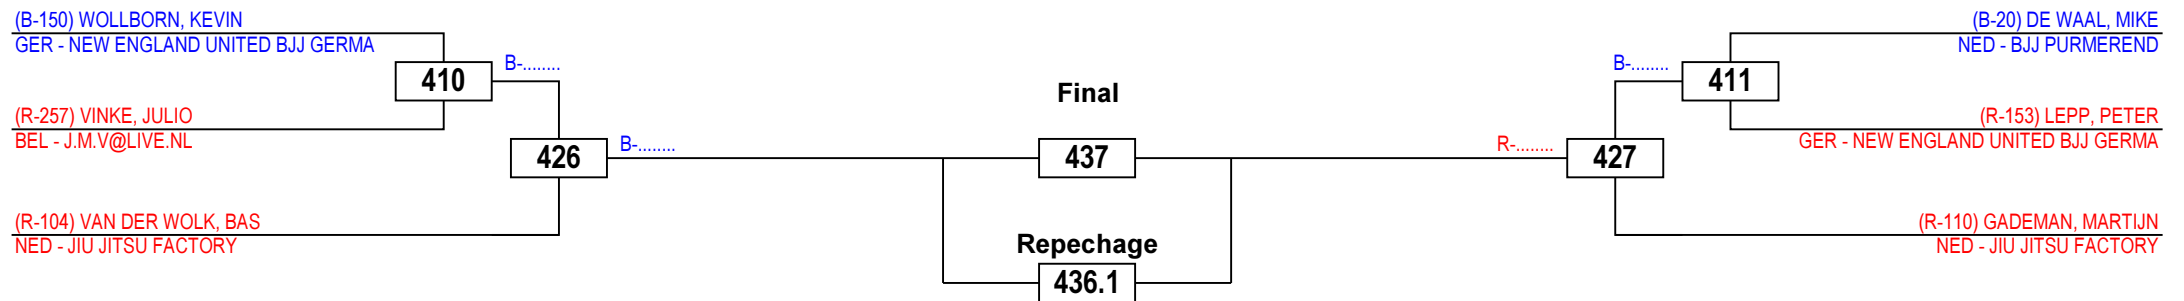

Brazilian Jiu-Jitsu Dutch Open 2014

Men Purple belt Heavy plus, +94,3

Competitors: 6

Nijmegen

Sunday 12 October 2014

Results Legend:

PTF	Points	PUN	Punitive
PTG	Point Gap		Declaration
GP	Golden Point	RSC	Referee Stops
SUP	Superiority		Contest
WDR	Withdrawal	DSQ	Disqualification