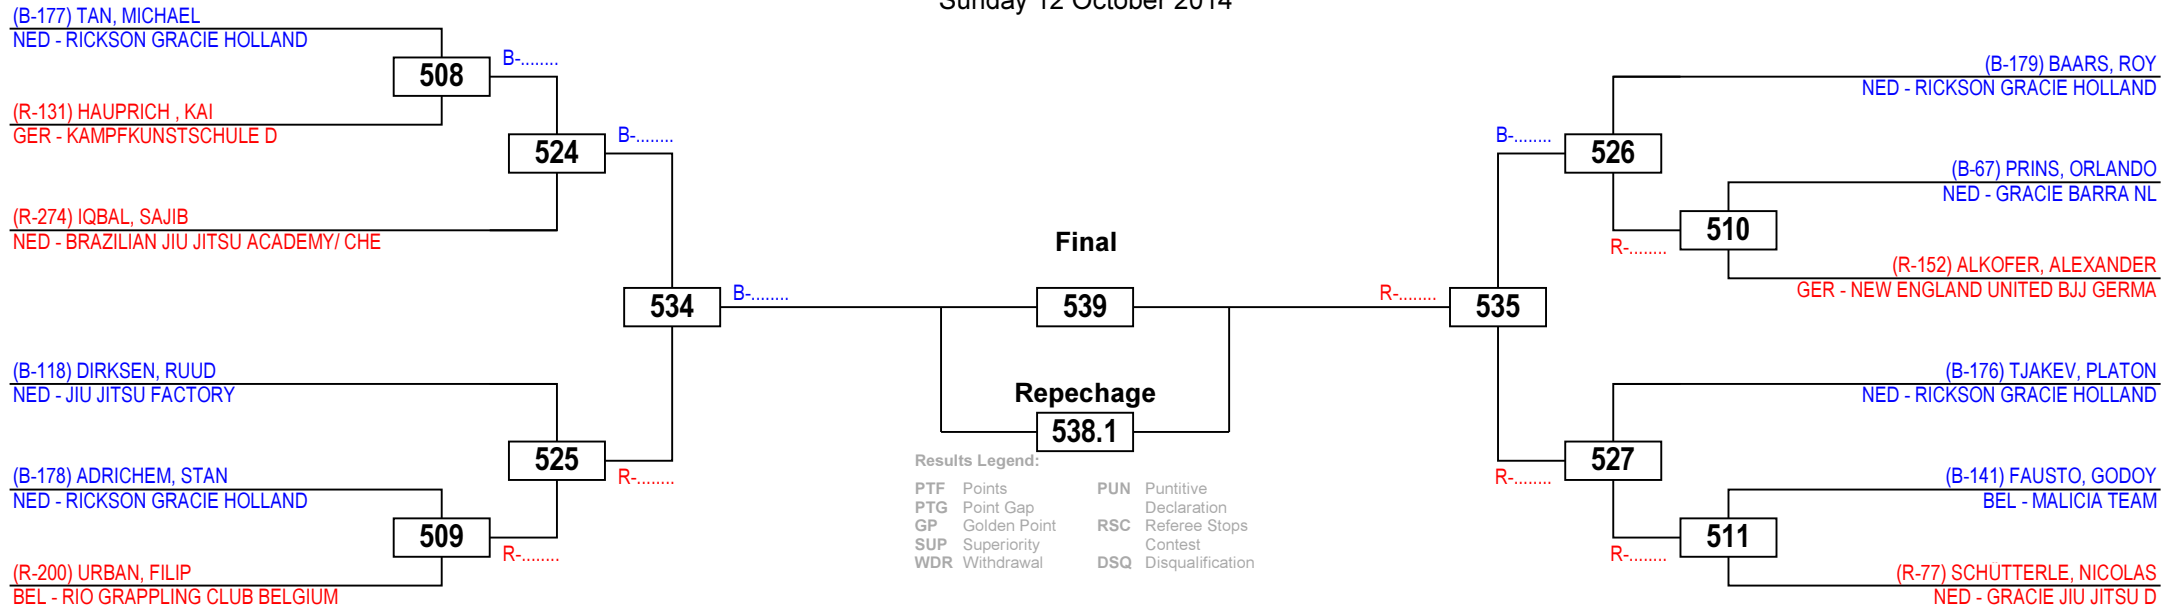

(R-202) BAARS, NIELS
NED - RYU MARTIAL ARTS & FITNESS

Brazilian Jiu-Jitsu Dutch Open 2014

Men Blue belt Middle, -82,3

Competitors: 12

Nijmegen

Sunday 12 October 2014

Brazilian Jiu-Jitsu Dutch Open 2014

Men White belt Middle, -82,3