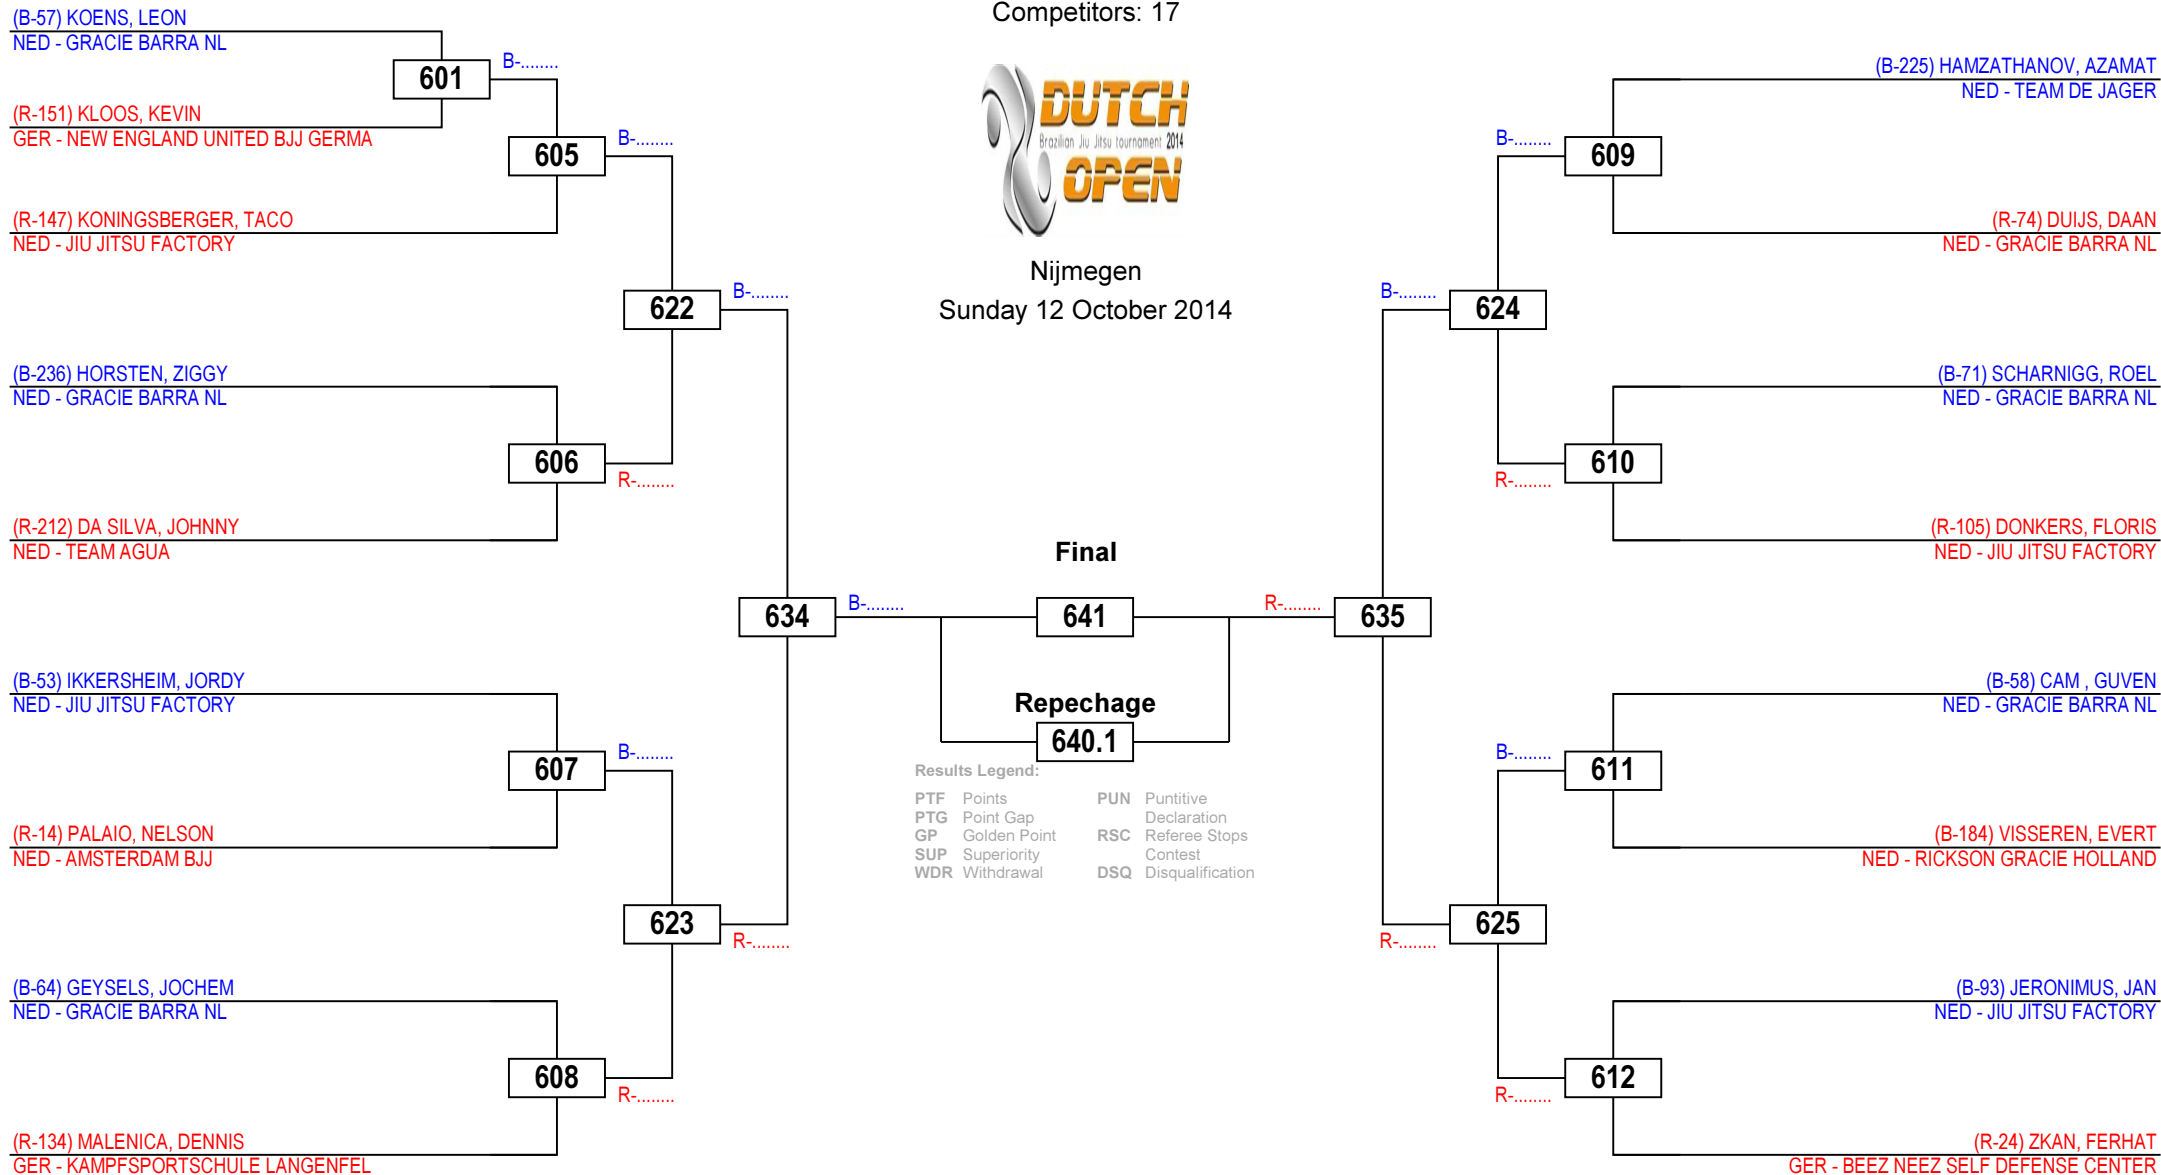

Brazilian Jiu-Jitsu Dutch Open 2014

Men White belt Feather, -70

Competitors: 17

Nijmegen
Sunday 12 October 2014