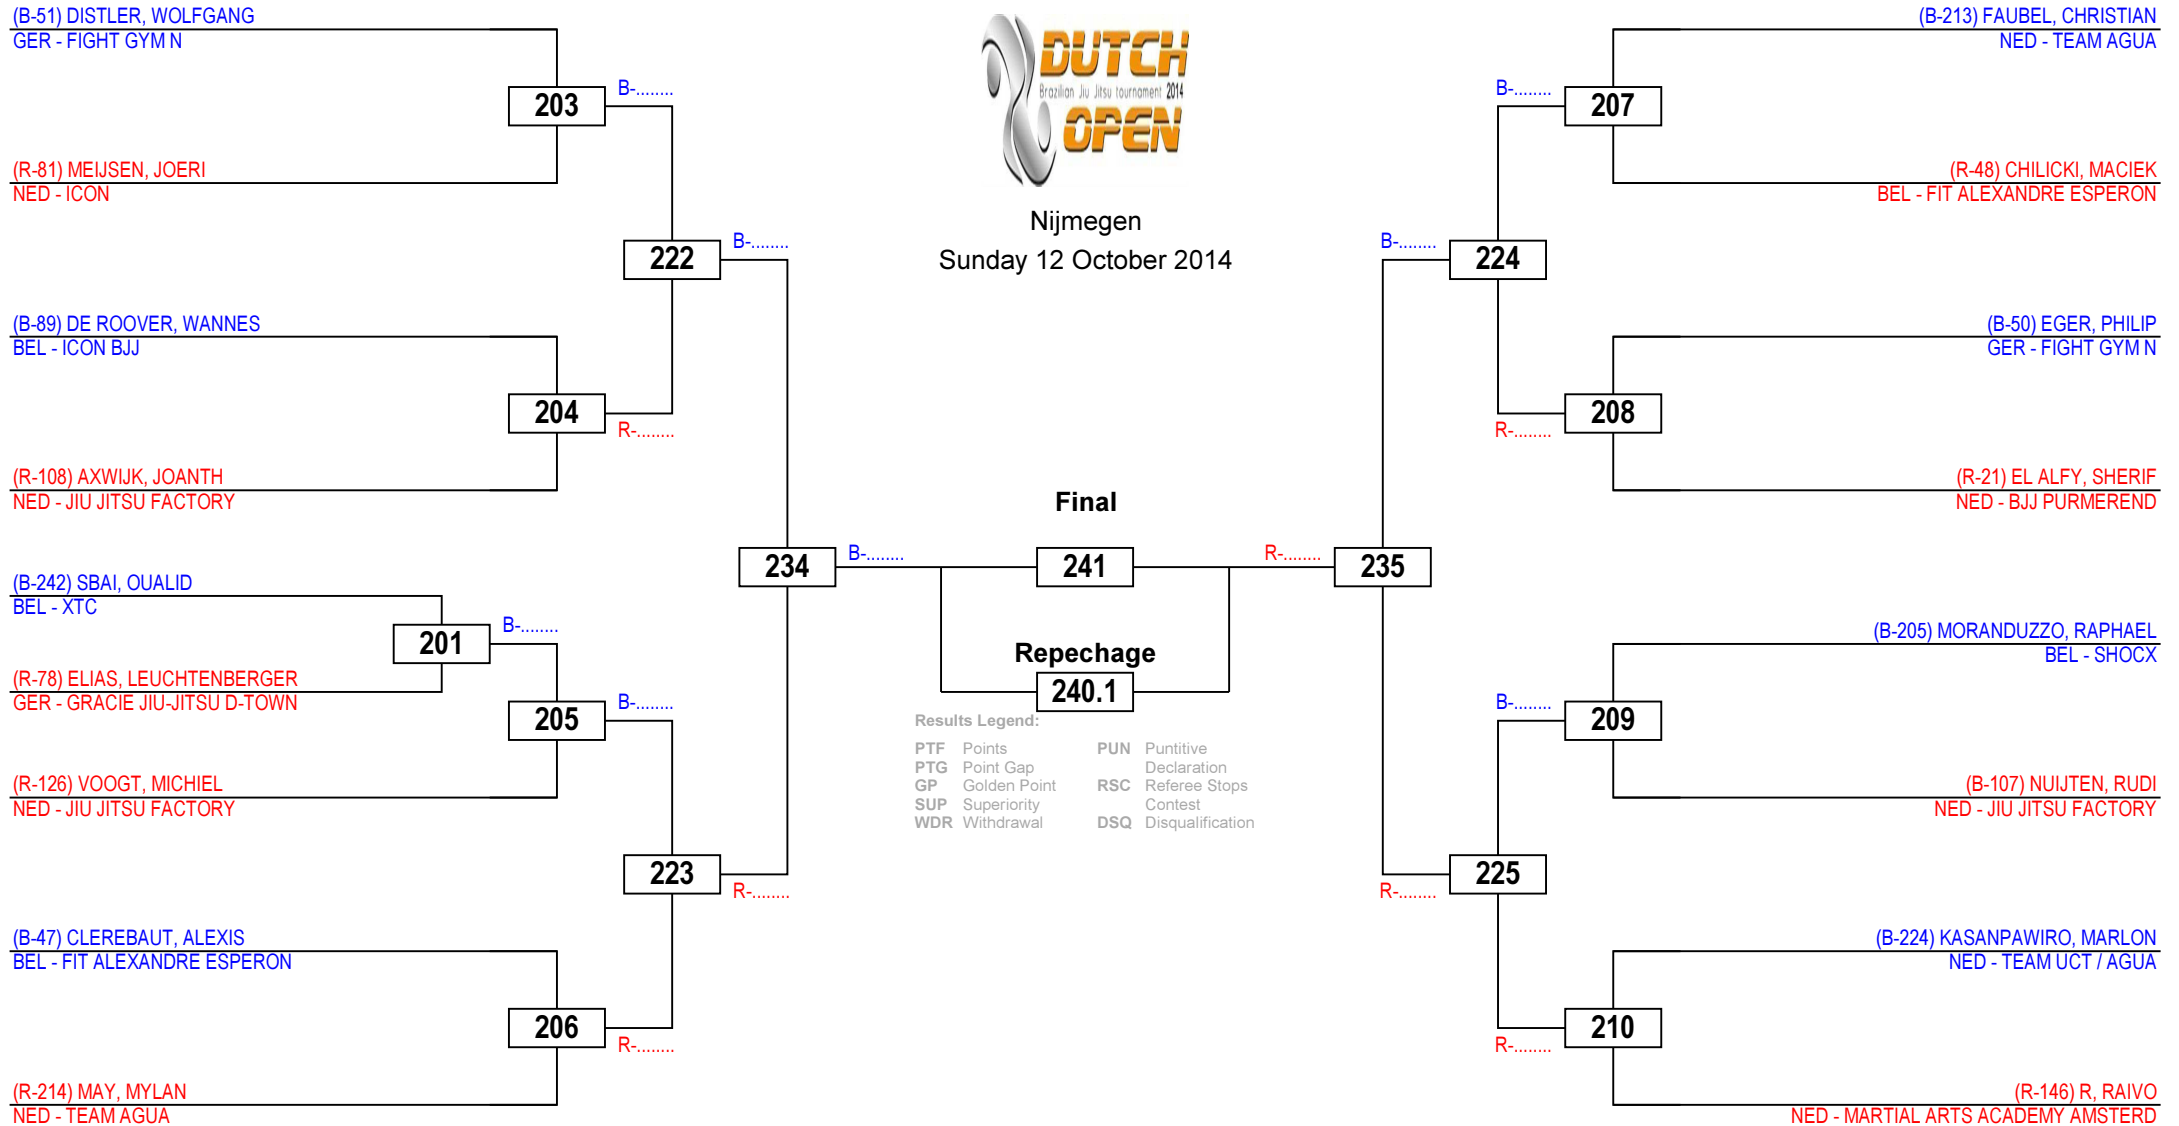

Brazilian Jiu-Jitsu Dutch Open 2014

Men Blue belt Light, -76

Competitors: 17

Nijmegen
Sunday 12 October 2014

Final

Repechage

Results Legend:

PTF	Points	PUN	Punitive Declaration
PTG	Point Gap	RSC	Referee Stops Contest
GP	Golden Point	DSQ	Disqualification
SUP	Superiority		
WDR	Withdrawal