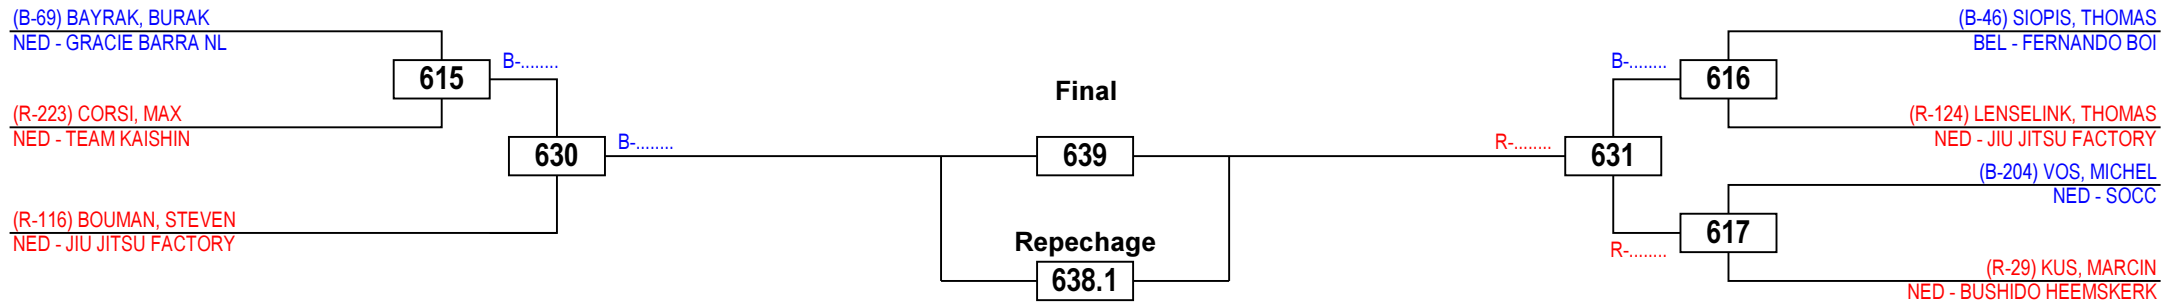

Brazilian Jiu-Jitsu Dutch Open 2014

Men White belt Super Heavy, -100,5

Competitors: 7

Nijmegen

Sunday 12 October 2014

Results Legend:

PTF	Points	PUN	Punitive Declaration
PTG	Point Gap	RSC	Referee Stops Contest
GP	Golden Point	DSQ	Disqualification
SUP	Superiority		
WDR	Withdrawal		