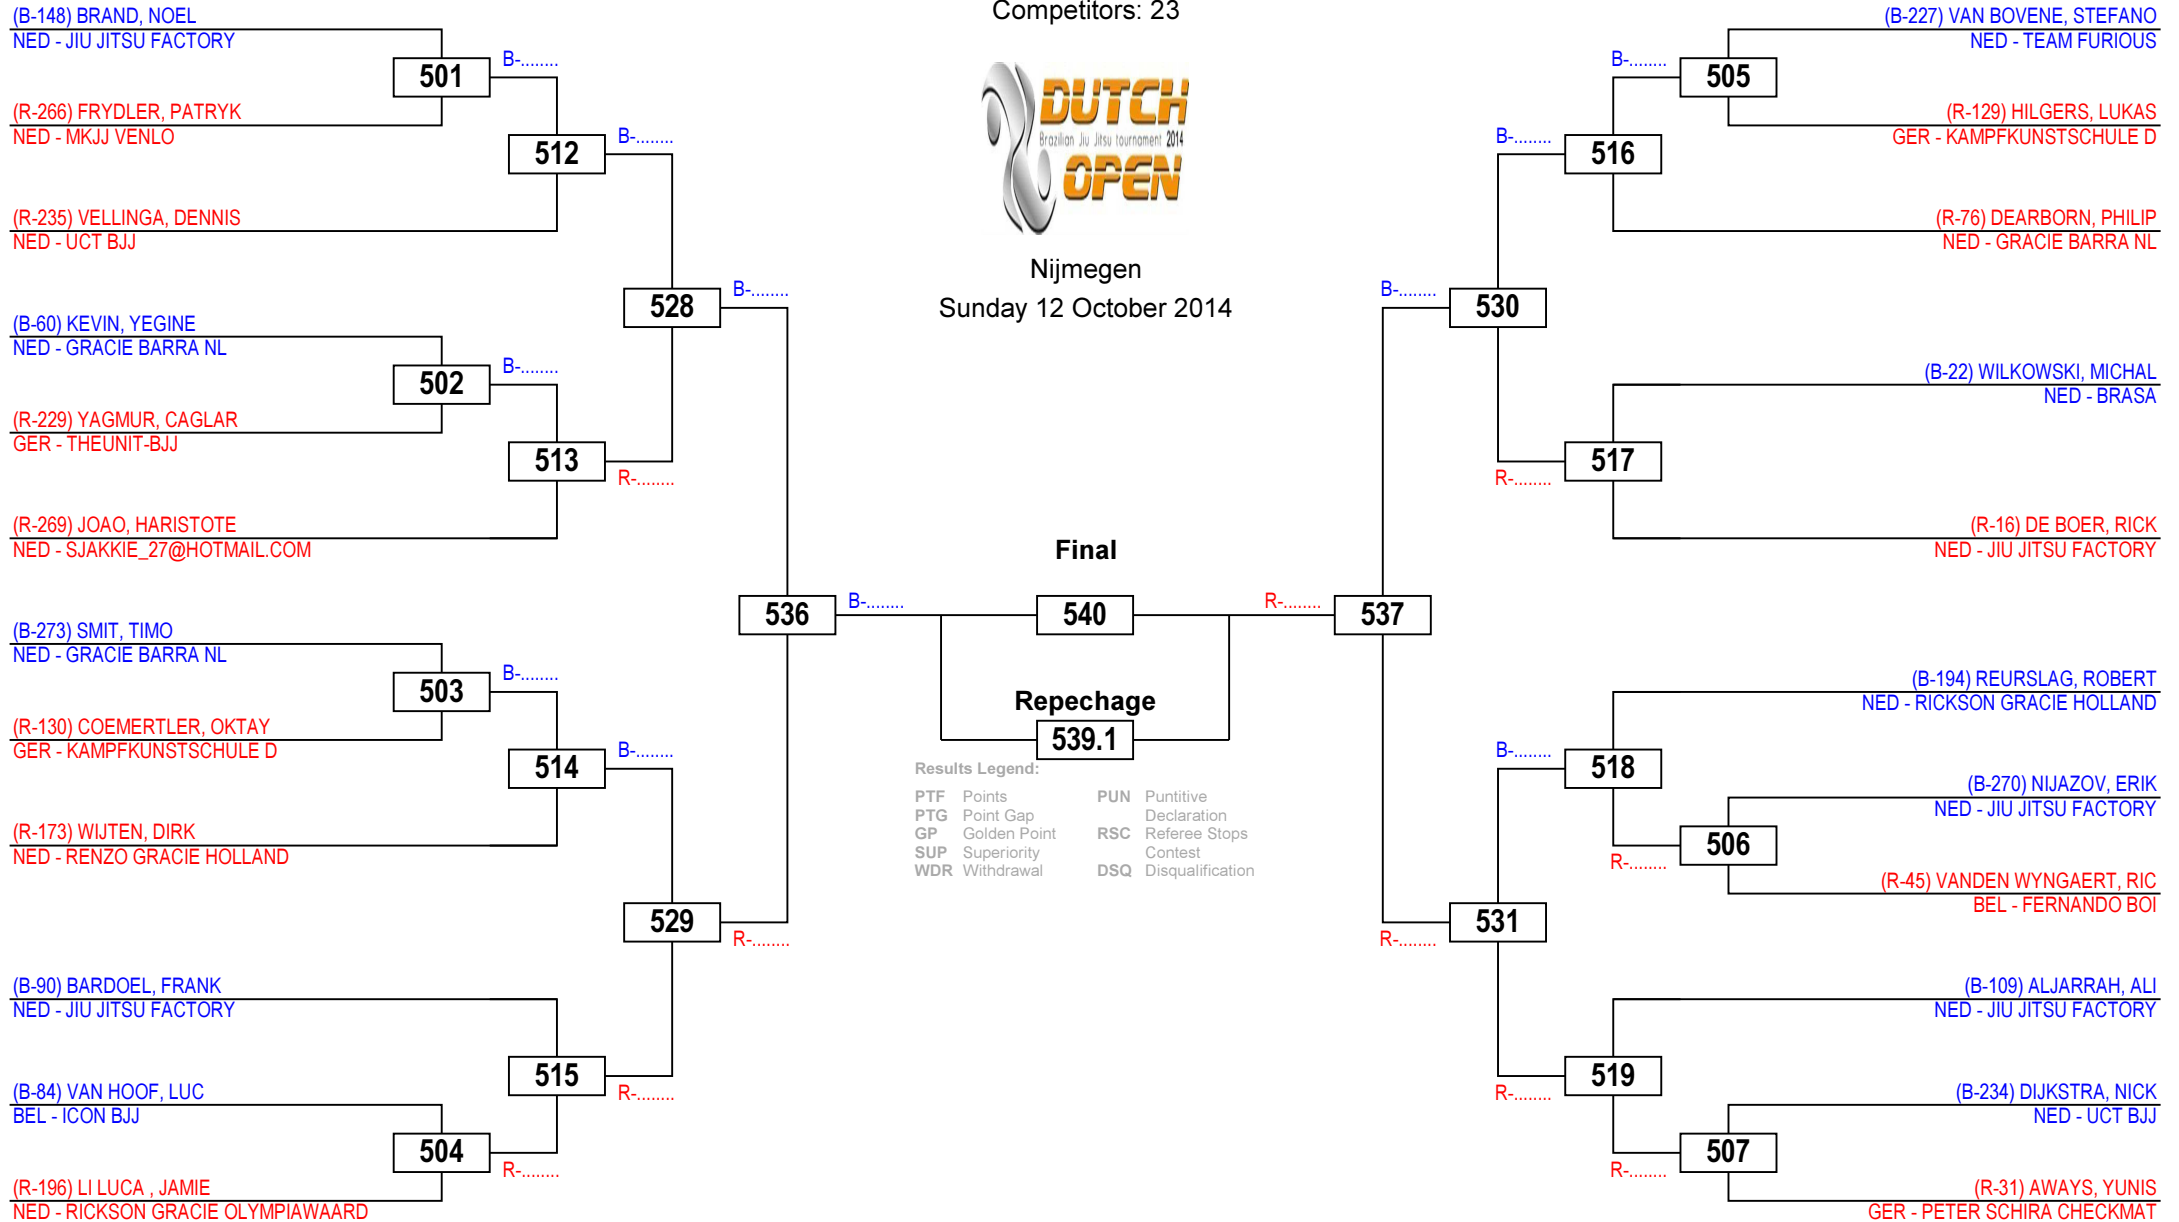

Brazilian Jiu-Jitsu Dutch Open 2014

Men White belt Med. Heavy, -88,3

Competitors: 23

Nijmegen
Sunday 12 October 2014

Final

Repechage

Results Legend:

PTF	Points	PUN	Punitive Declaration
PTG	Point Gap	RSC	Referee Stops Contest
GP	Golden Point	DSQ	Disqualification
SUP	Superiority		
WDR	Withdrawal