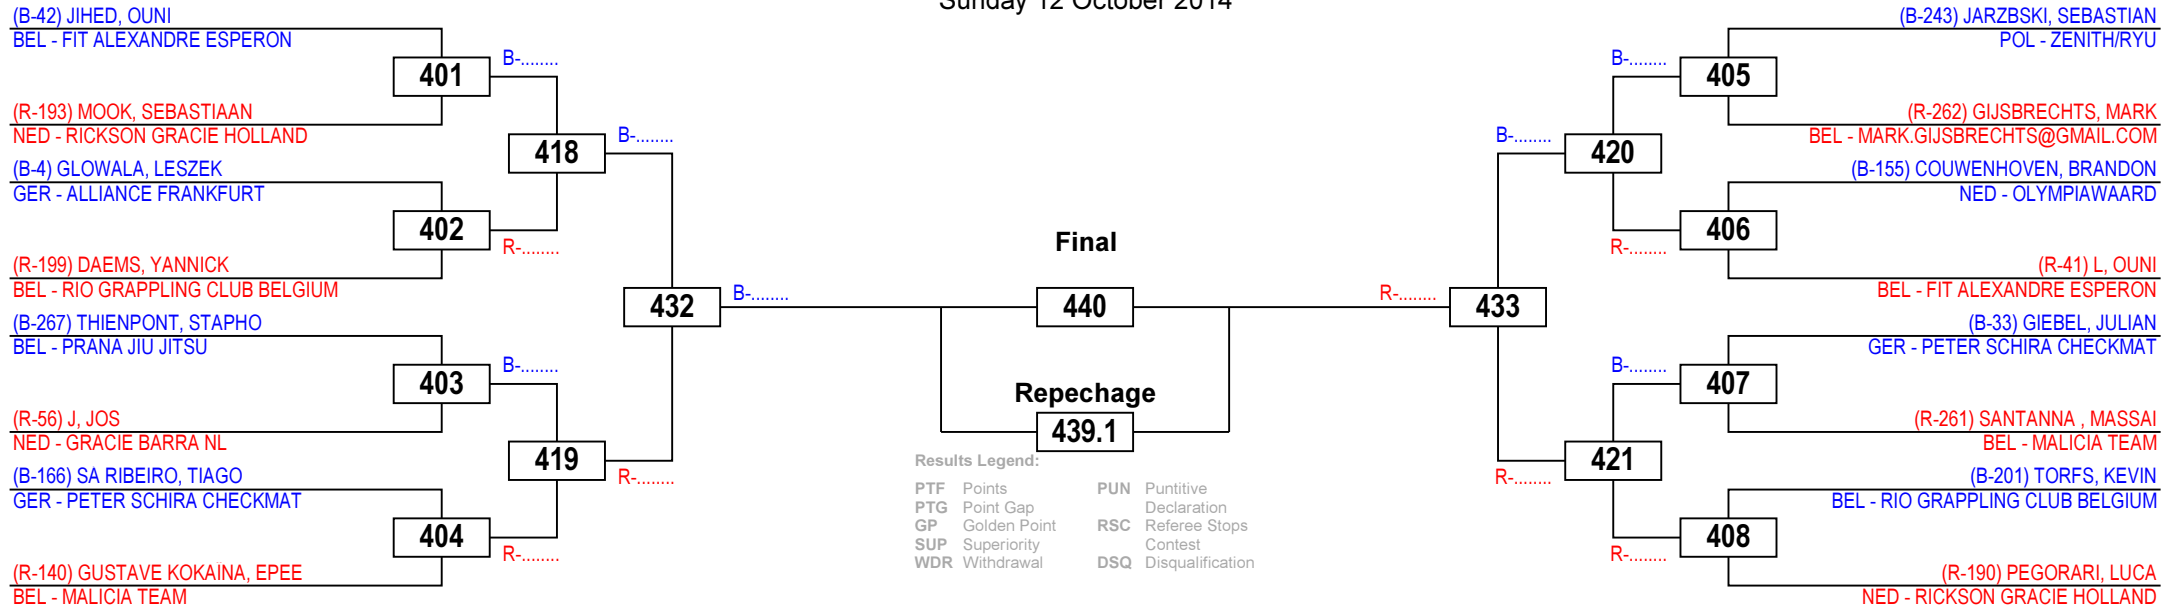

©2008 - 2014 Martial Arts Systems & Supplies - www.ma-sas.com - Licensed to Martial Arts Systems & Supplies

Quarter
Final

Semi
Final

Final

Semi
Final

Quarter
Final

Brazilian Jiu-Jitsu Dutch Open 2014

Men Purple belt Middle, -82,3

Competitors: 16

Nijmegen

Sunday 12 October 2014

Brazilian Jiu-Jitsu Dutch Open 2014

Men White belt Light, -76

Competitors: 32

Nijmegen

Sunday 12 October 2014