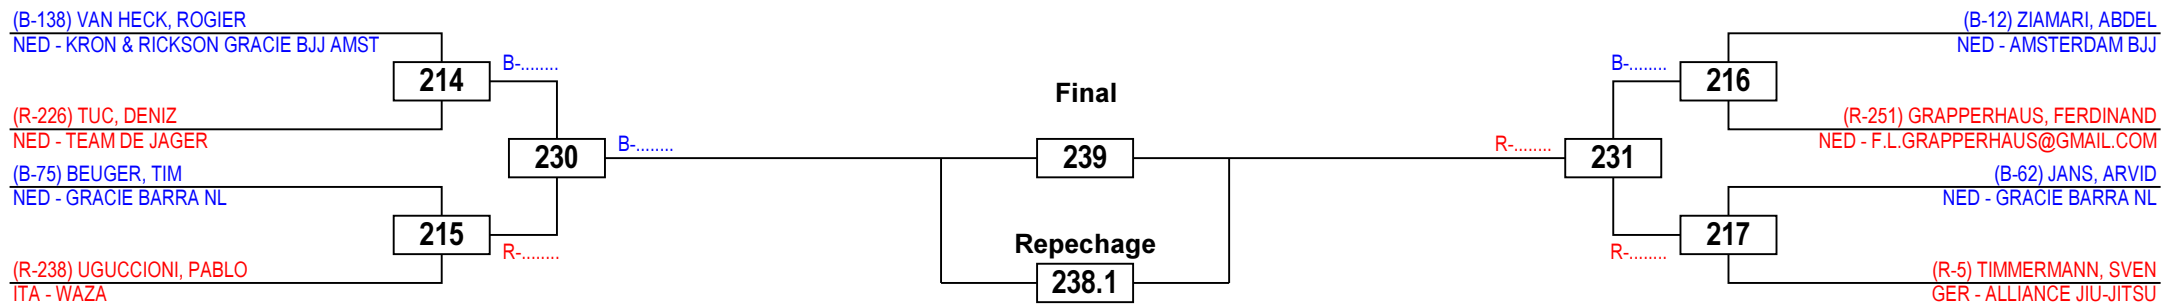

Brazilian Jiu-Jitsu Dutch Open 2014

Men White belt Heavy, -94,3

Competitors: 8

Nijmegen

Sunday 12 October 2014

Results Legend:

PTF	Points	PUN	Punitive
PTG	Point Gap		Declaration
GP	Golden Point	RSC	Referee Stops
SUP	Superiority		Contest
WDR	Withdrawal	DSQ	Disqualification

Brazilian Jiu-Jitsu Dutch Open 2014

Men Brown and black belt Heavy plus, +94,3

Competitors: 2

Nijmegen

Sunday 12 October 2014

Final

(B-154) JONGKEES, ARJAN
NED - JIU JITSU FACTORY

434