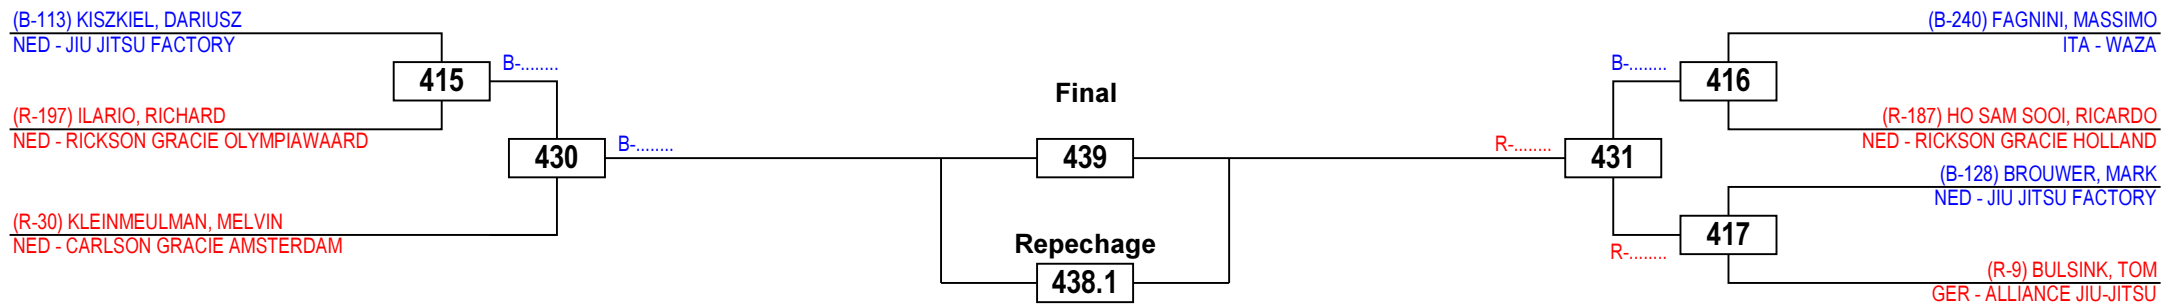

Brazilian Jiu-Jitsu Dutch Open 2014

Senior men White belt Middle, -82,3

Competitors: 7

Nijmegen

Sunday 12 October 2014