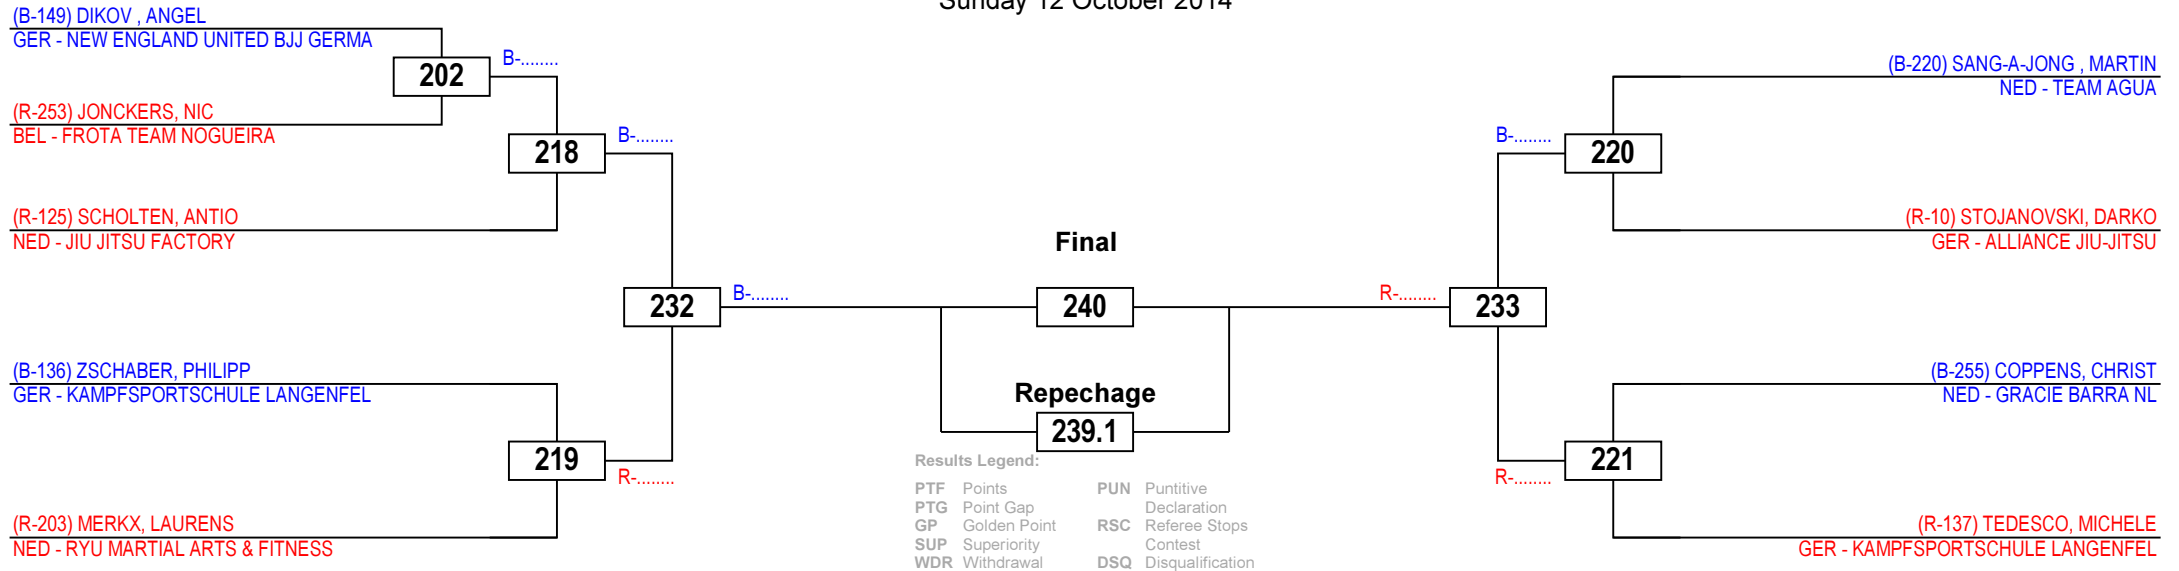

(R-248) WESOŁOWSKI, PAWEŁ
NED - BUDOKAN LEIDEN

R-.....

B-.....

131

(B-80) VAN DE WOLDE, MAX
NED - GRACIE BARRA NL

(R-215) VAN DER DRIFT, BART
NED - TEAM AGUA

Brazilian Jiu-Jitsu Dutch Open 2014

Men White belt Ultra Heavy, +100,5

Competitors: 9

Nijmegen

Sunday 12 October 2014

Brazilian Jiu-Jitsu Dutch Open 2014

Senior men Elite (purple, brown, black belt)

Competitors: 2

Nijmegen

Sunday 12 October 2014