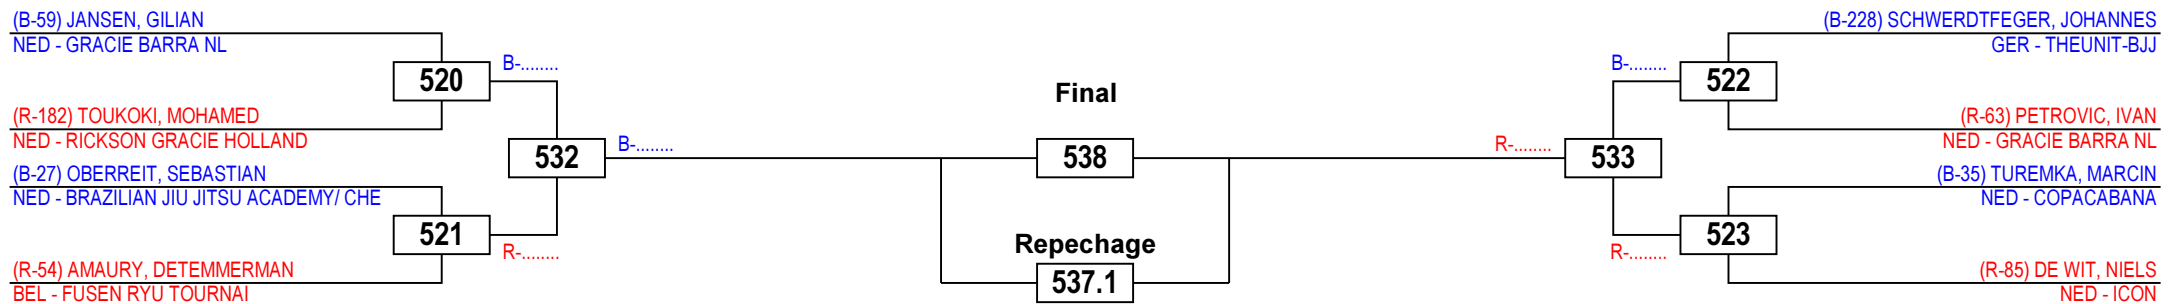

Brazilian Jiu-Jitsu Dutch Open 2014

Men White belt Superfeather, -64

Competitors: 7

Nijmegen

Sunday 12 October 2014

Brazilian Jiu-Jitsu Dutch Open 2014

Men Blue belt Feather, -70

Competitors: 8

Nijmegen

Sunday 12 October 2014

Results Legend:

PTF	Points	PUN	Punitive
PTG	Point Gap		Declaration
GP	Golden Point	RSC	Referee Stops
SUP	Superiority		Contest
WDR	Withdrawal	DSQ	Disqualification

Brazilian Jiu-Jitsu Dutch Open 2014