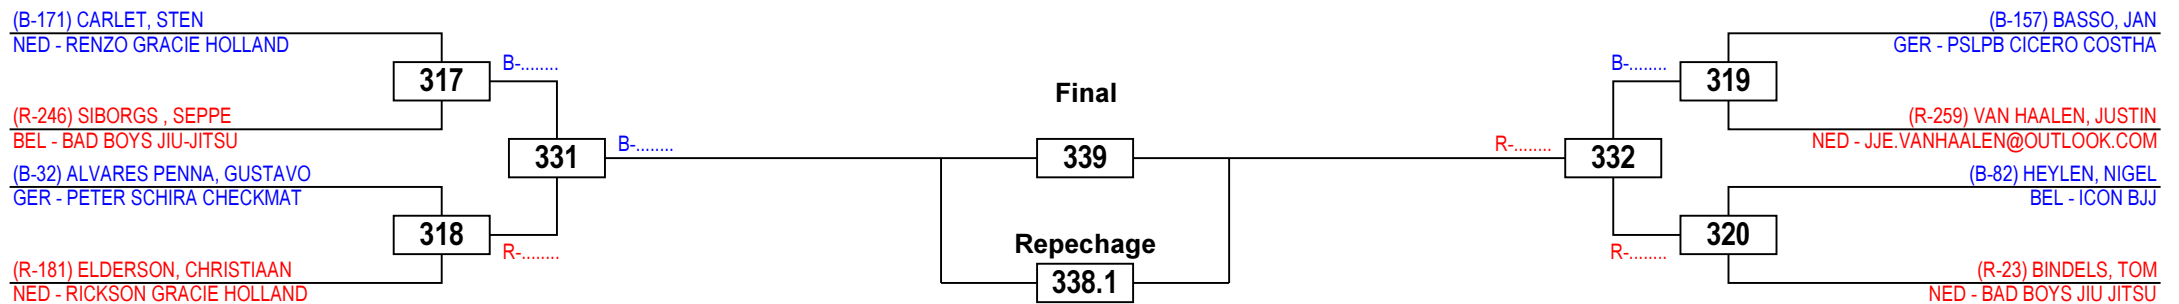

Brazilian Jiu-Jitsu Dutch Open 2014

Men Purple belt Feather, -70

Competitors: 8

Nijmegen

Sunday 12 October 2014

Results Legend:

PTF	Points	PUN	Punitive
PTG	Point Gap		Declaration
GP	Golden Point	RSC	Referee Stops
SUP	Superiority		Contest
WDR	Withdrawal	DSQ	Disqualification