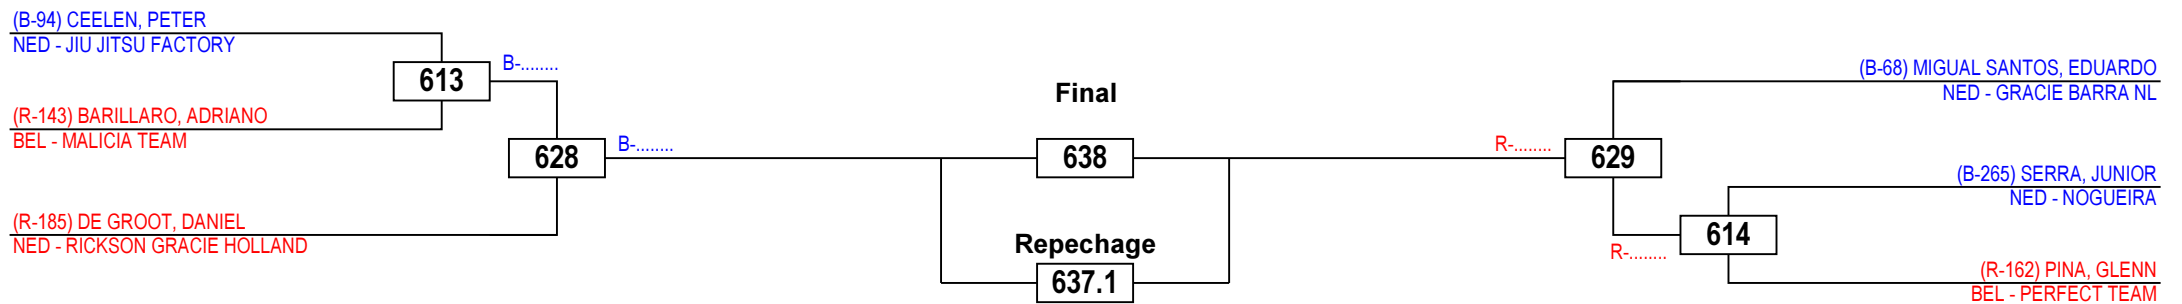

Brazilian Jiu-Jitsu Dutch Open 2014

Men Blue belt Superfeather, -64

Competitors: 6

Nijmegen

Sunday 12 October 2014

Results Legend:

PTF	Points	PUN	Punitive
PTG	Point Gap		Declaration
GP	Golden Point	RSC	Referee Stops
SUP	Superiority		Contest
WDR	Withdrawal	DSQ	Disqualification

Brazilian Jiu-Jitsu Dutch Open 2014

Men Brown and black belt Feather, -70

Competitors: 2

Nijmegen

Sunday 12 October 2014

Final

(B-249) PINHERO DESOUZA, RONALDO
NED - BUDOKAN LEIDEN

236