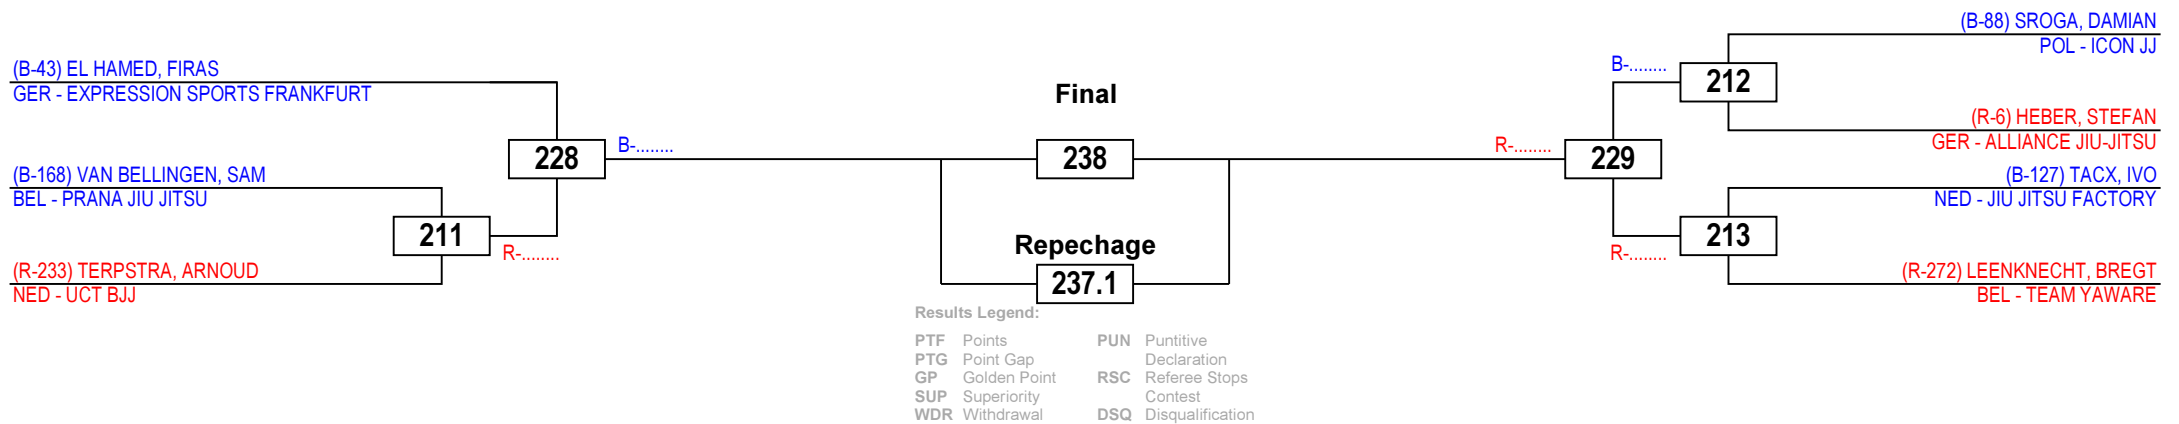

Brazilian Jiu-Jitsu Dutch Open 2014

Men Purple belt Heavy, -94,3

Competitors: 7

Nijmegen

Sunday 12 October 2014

Brazilian Jiu-Jitsu Dutch Open 2014

Men White belt Med. Heavy, -88,3

Competitors: 23